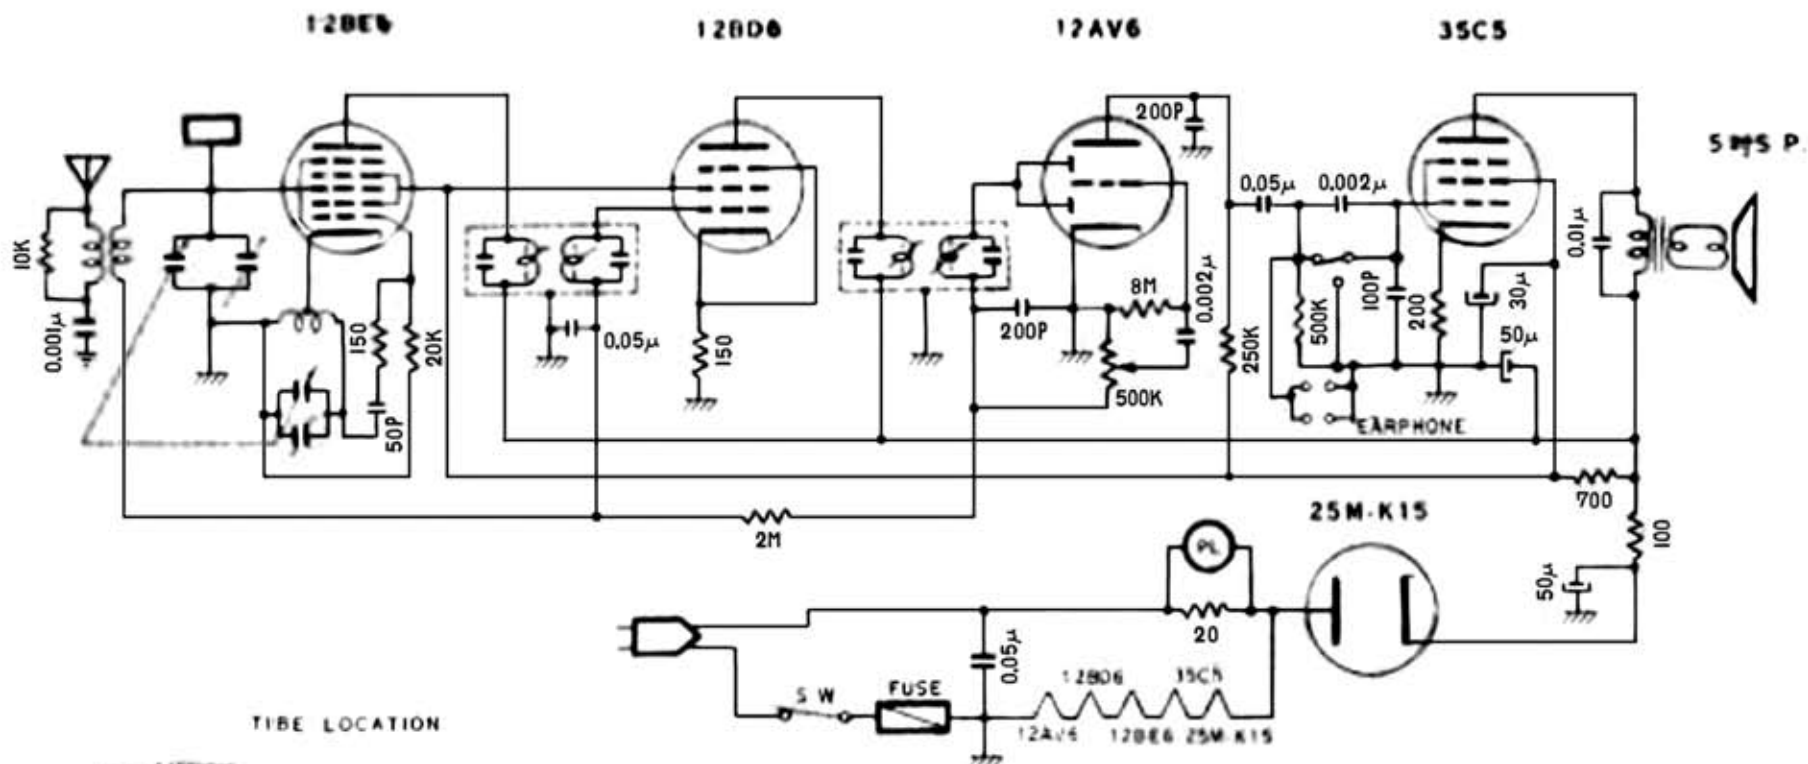

Columbia

R-547 WIRING DIAGRAM

TUBE LOCATION

STRINGING DIAGRAM

VOLTAGE FREQUENCY 100V50-60
 POWER CONSUMPTION 30W

Edit by JA3GZP