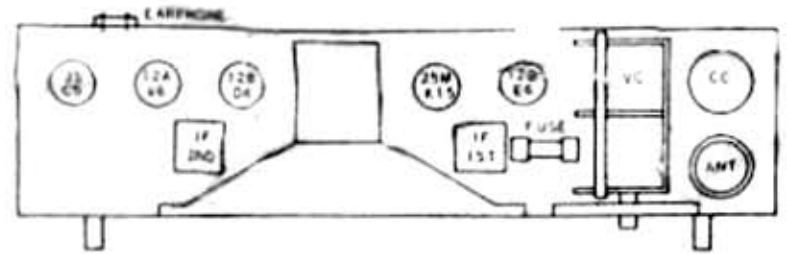

Columbia

R-547 WIRING DIAGRAM

TUBE LOCATION

STRINGING DIAGRAM

VOLTAGE FREQUENCY 100V50-60
 POWER CONSUMPTION 30W

Edit by JA3GZP