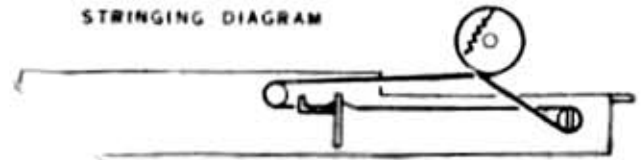

Columbia

R-547 WIRING DIAGRAM

TUBE LOCATION

STRINGING DIAGRAM

VOLTAGE FREQUENCY 100V50-60
 POWER CONSUMPTION 30W

Edit by JA3GZP