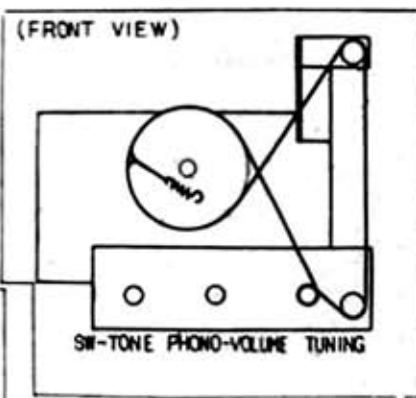

Columbia

WIRING DIAGRAM R-561

TUBE LOCATION

STRING DIAGRAM

VOLTAGE 100V. A.C.
POWER CONSUMPTION 25W.

Edit by JA3GZP

NIPPON COLUMBIA CO., LTD.
KAWASAKI, JAPAN.