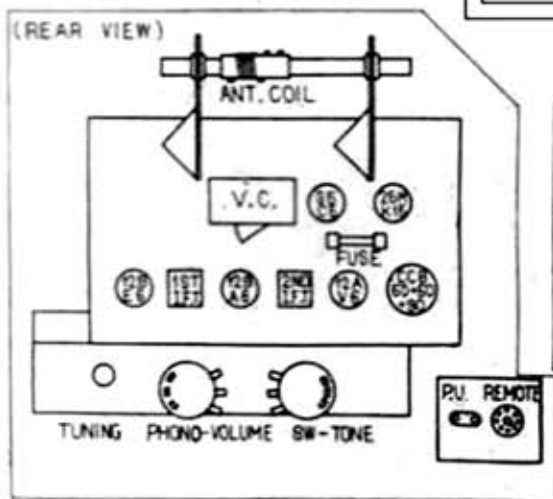

Columbia

WIRING DIAGRAM R-561

TUBE LOCATION

STRING DIAGRAM

VOLTAGE 100V. A.C.
POWER CONSUMPTION 25W.

Edit by JA3GZP

NIPPON COLUMBIA CO., LTD.
KAWASAKI, JAPAN.