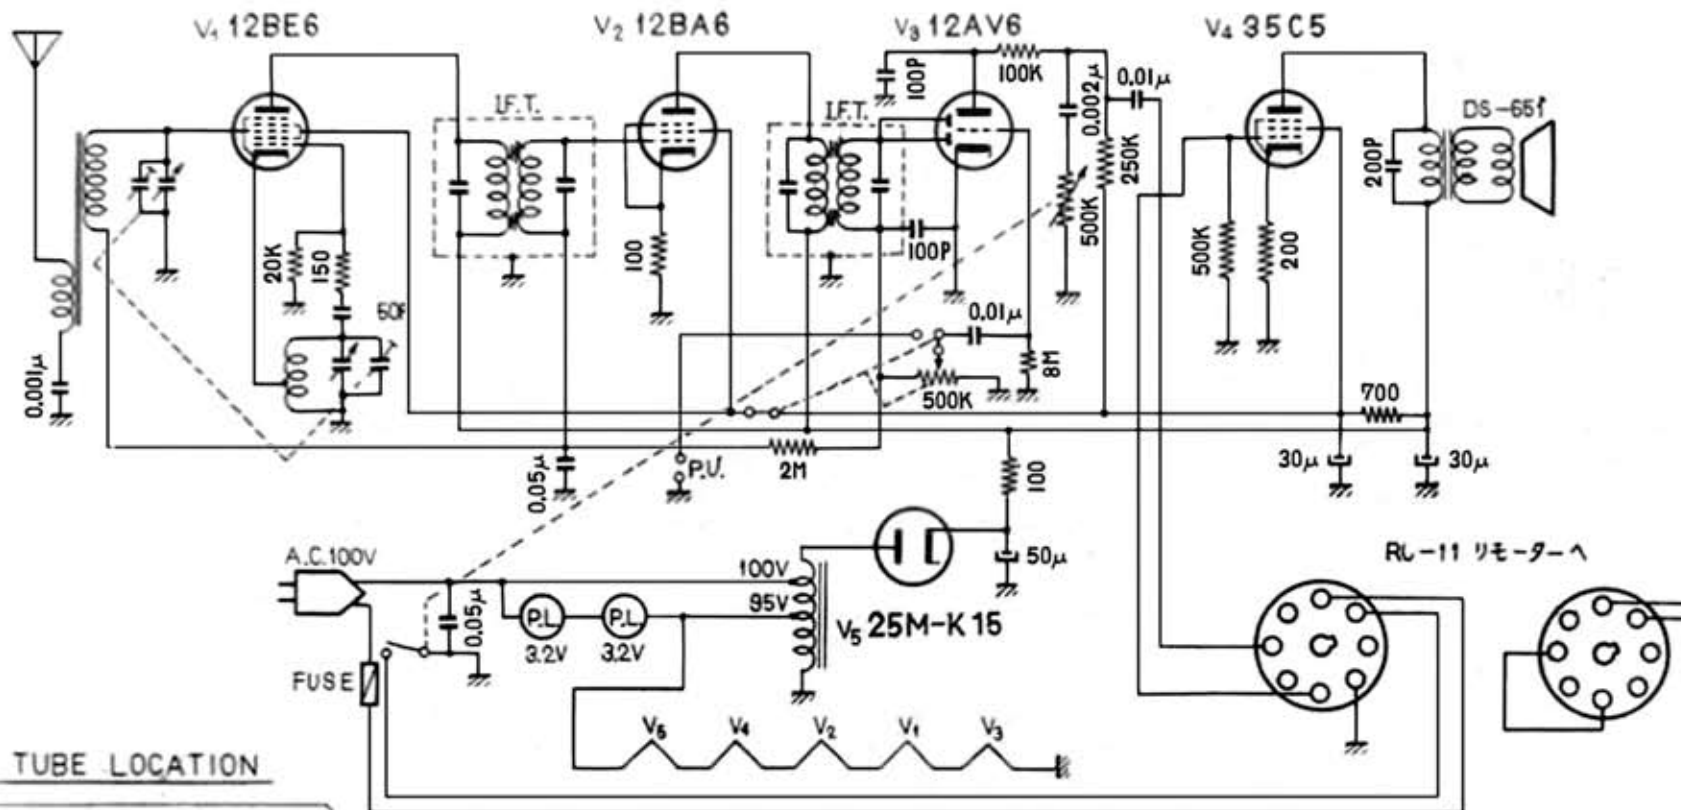

Columbia

WIRING DIAGRAM R-561

TUBE LOCATION

STRING DIAGRAM

VOLTAGE 100V. A.C.
POWER CONSUMPTION 25W.

Edit by JA3GZP

NIPPON COLUMBIA CO., LTD.
KAWASAKI, JAPAN.