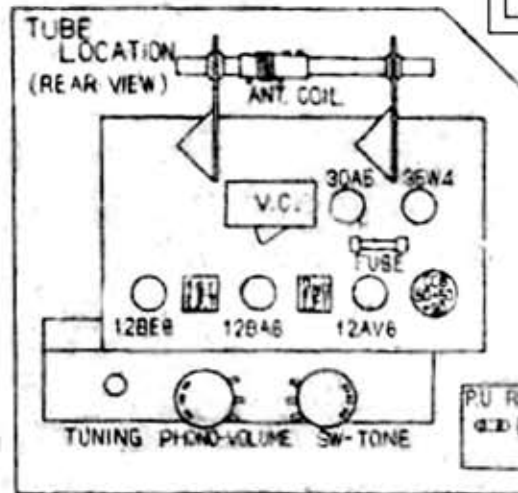

Columbia

WIRING DIAGRAM R-562

VOLTAGE 100V
 POWER CONSUMPTION 10W.

Edit by JA3GZP

**NIPPON COLUMBIA CO., LTD,
 KAWASAKI JAPAN.**