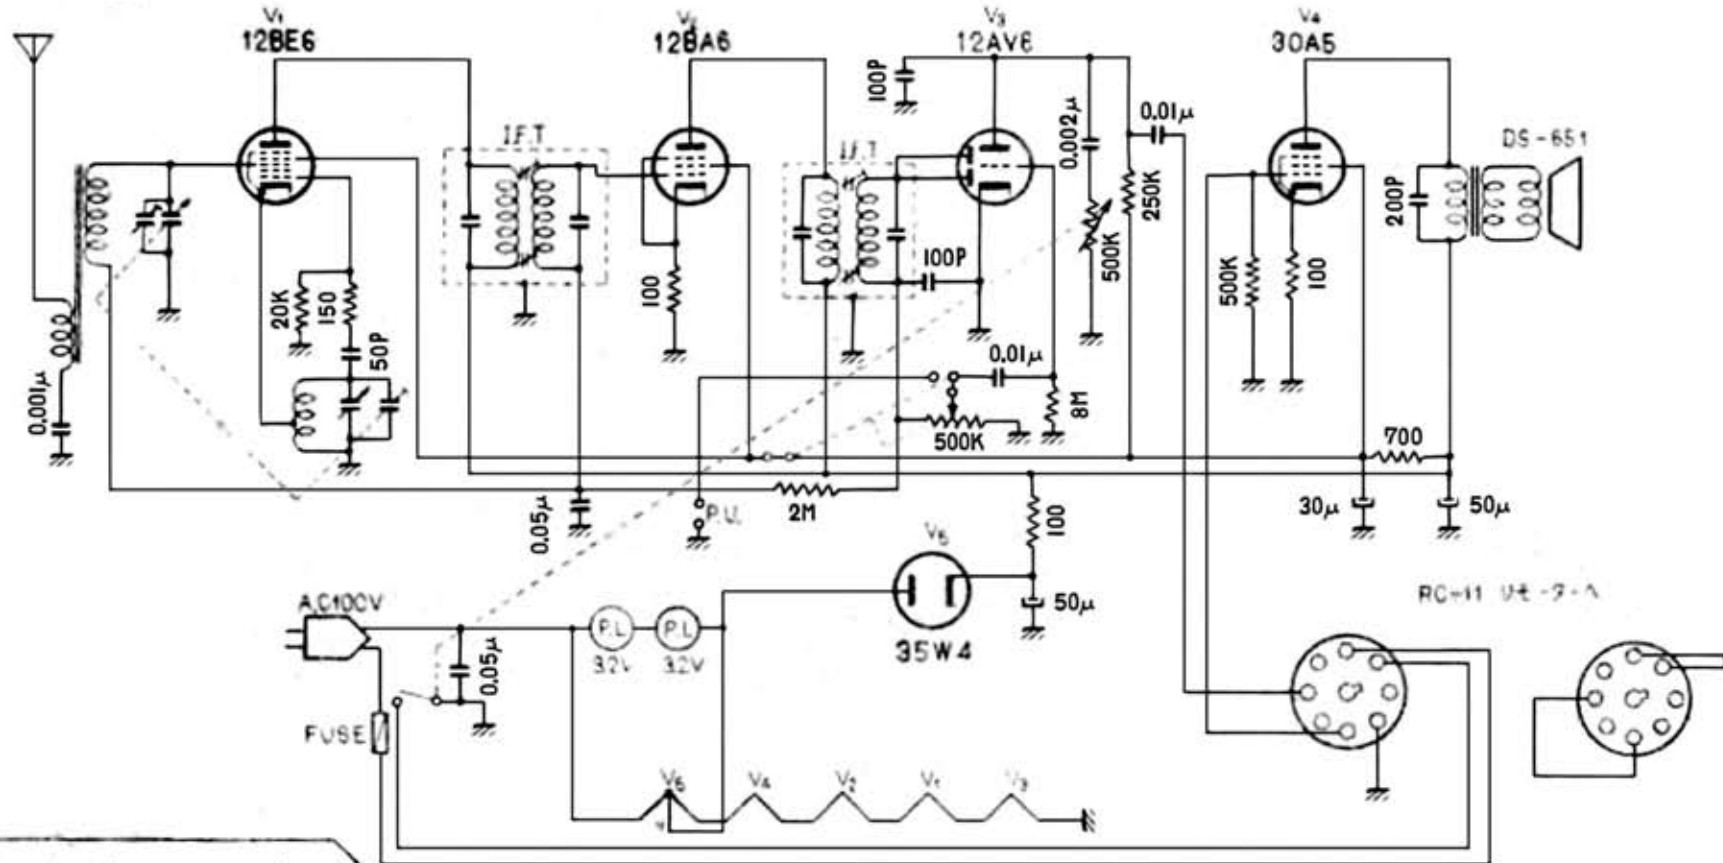

Columbia

WIRING DIAGRAM R-562

VOLTAGE 100V
 POWER CONSUMPTION 10W.

Edit by JA3GZP

**NIPPON COLUMBIA CO., LTD,
 KAWASAKI JAPAN.**