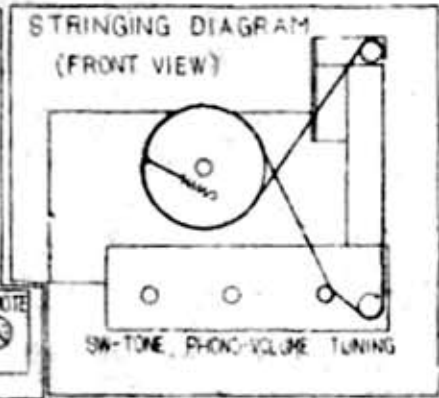

Columbia

WIRING DIAGRAM R-562

VOLTAGE 100V
 POWER CONSUMPTION 10W.

Edit by JA3GZP

**NIPPON COLUMBIA CO., LTD,
 KAWASAKI JAPAN.**