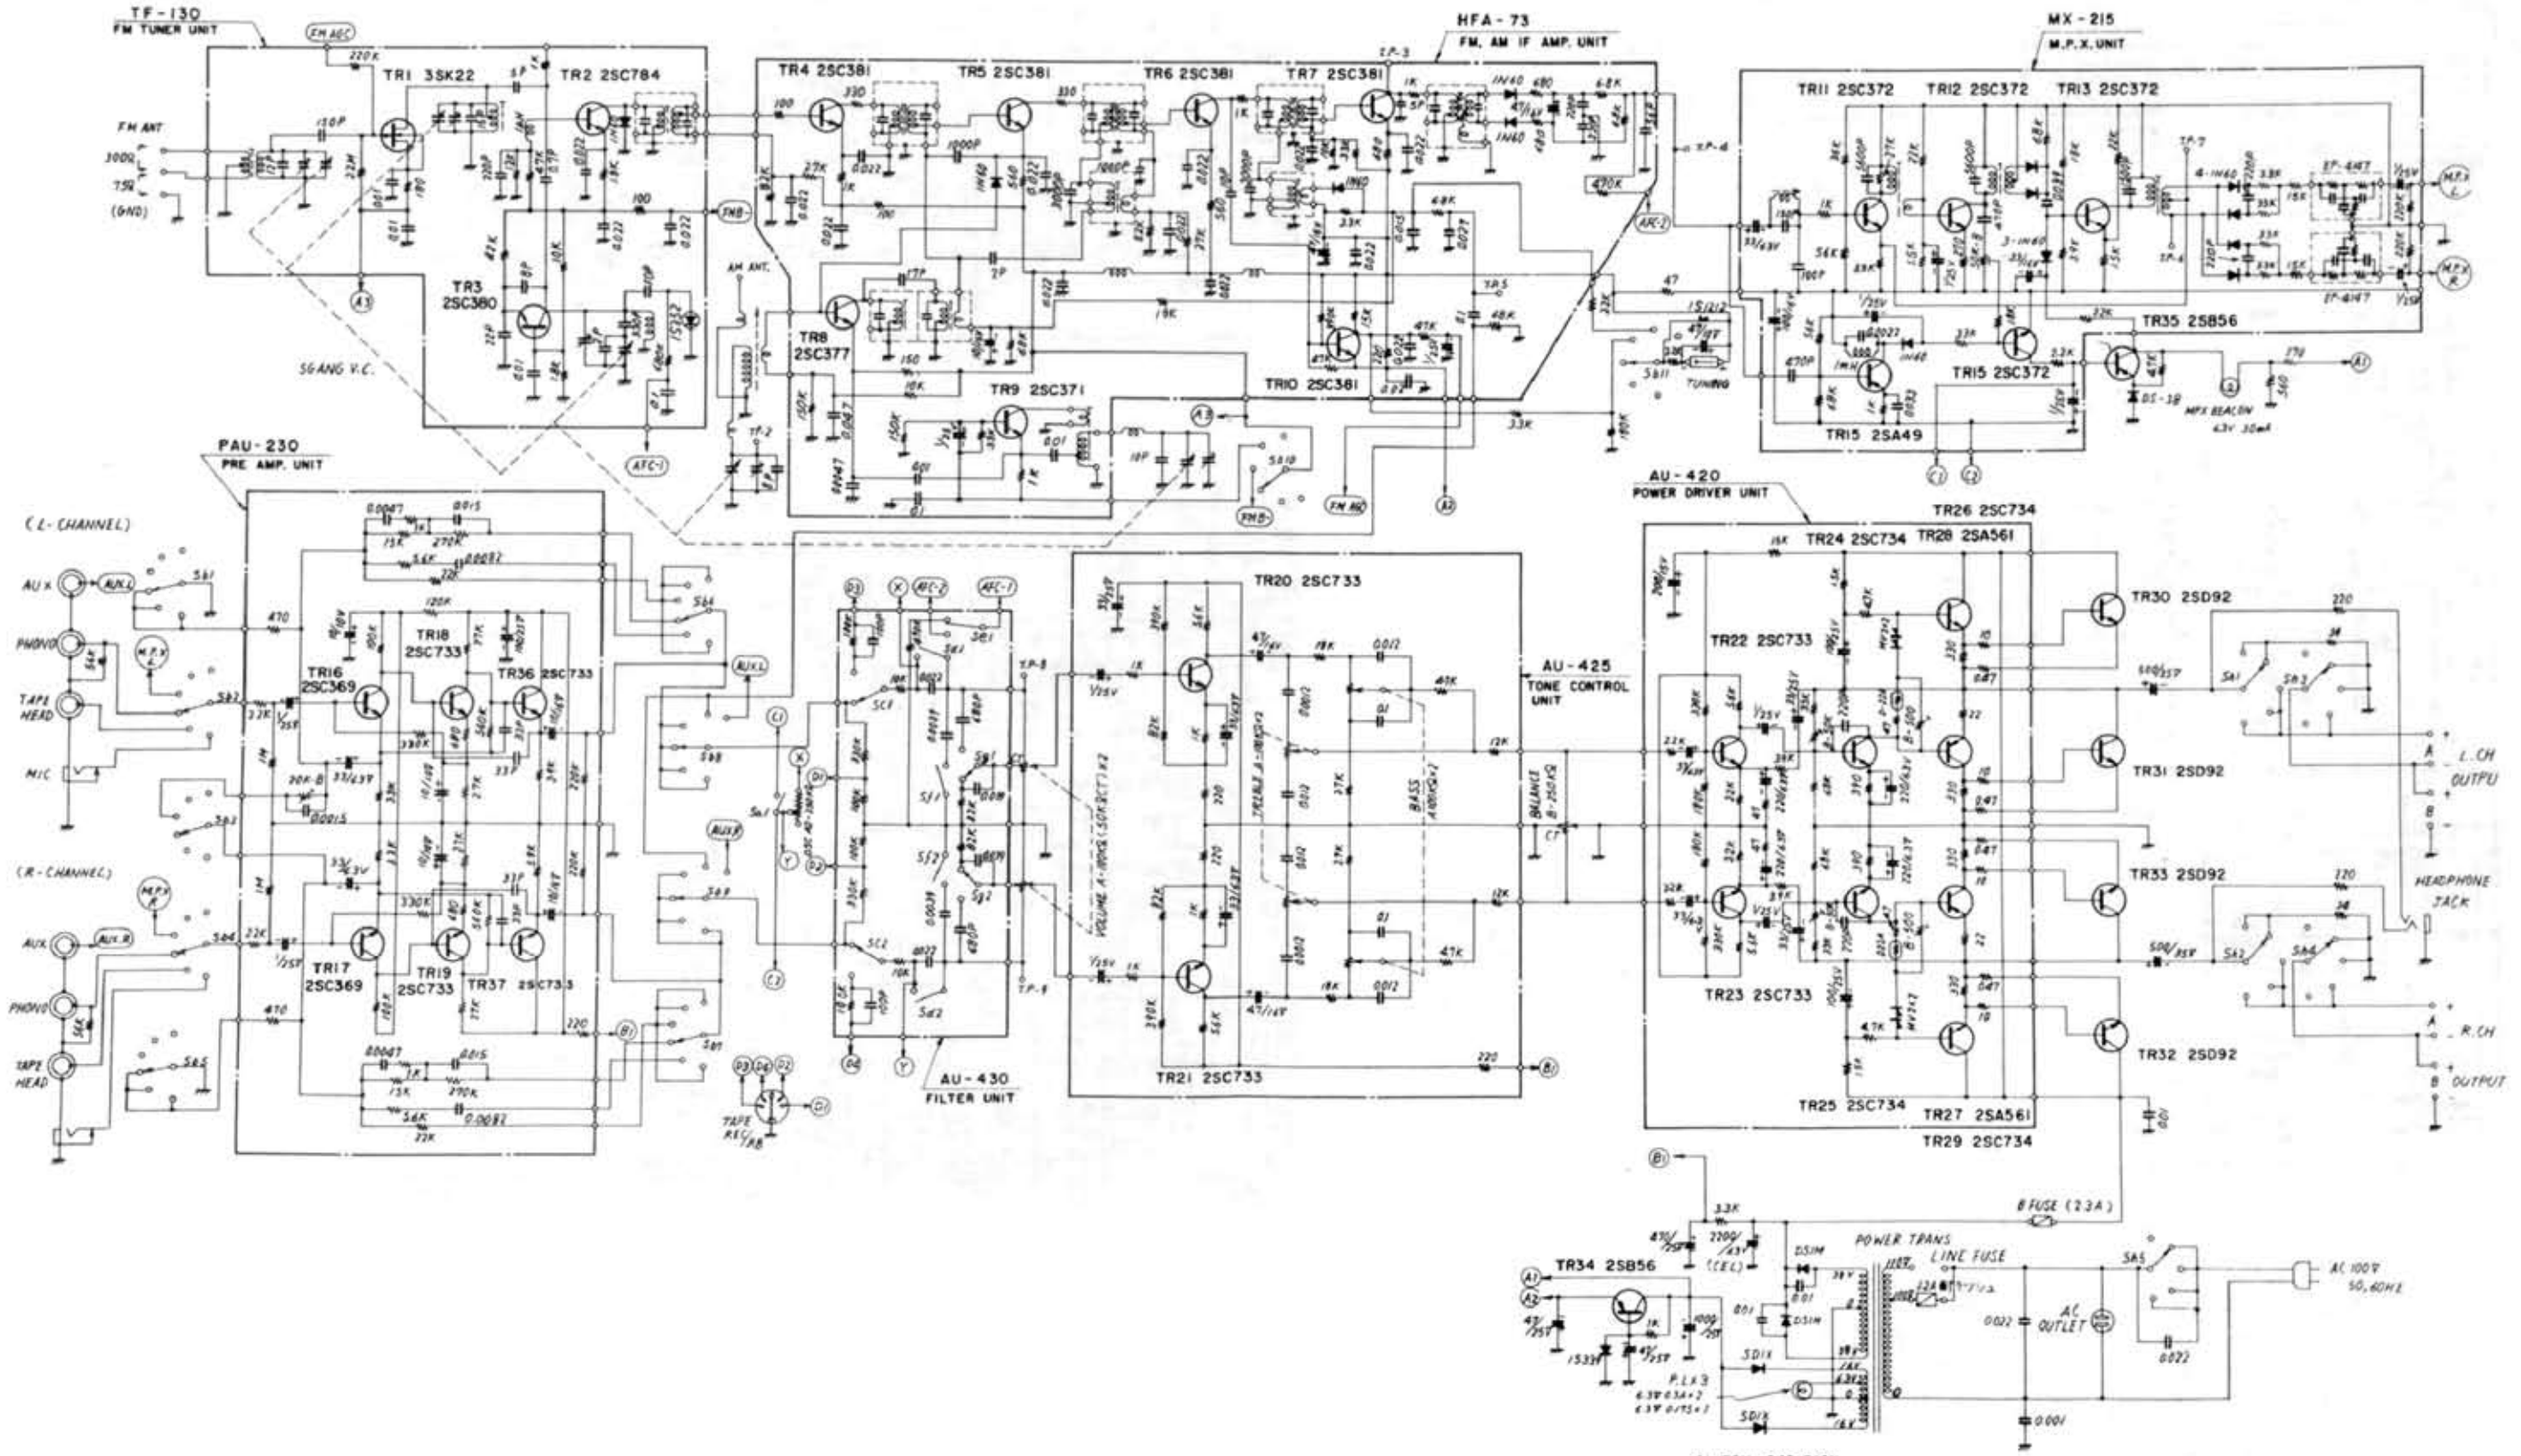

日本コロムビア 7AT-20

- SWITCH POSITION
 S₁-1 MODE MONO, STEREO
 S₁-11 FUNCTION MIC, TAPE HEAD, PHONO, FM, AM, AUX
 S₁-2 TAPE MONITOR IN - OUT
 S₁-3 LOW FILTER IN - OUT
 S₁-4 AFC IN - OUT
 S₁-5 HIGH FILTER IN - OUT
 S₁-6 LOUDNESS CONTOUR IN - OUT
 S₁-7 POWER & SPEAKER SELECTOR
 POWER HEAD, PHONO, A SPEAKERS, B SPEAKERS, A+B SPEAKERS