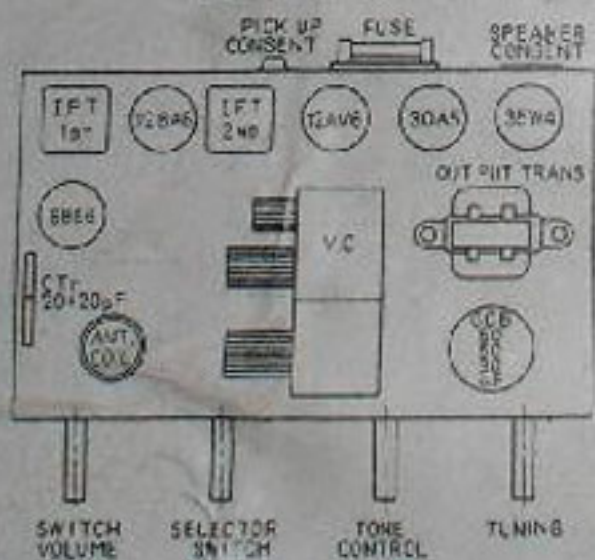

# WIRING DIAGRAM MODEL VA-31

### TUBE LOCATION

### STRIPPING DIAGRAM

VOLTAGE 100V 50~60%  
 POWER CONSUMPTION 20W

OK  
 CRX  
 903

NIPPON COLUMBIA CO.,LTD KAWASAKI JAPAN.