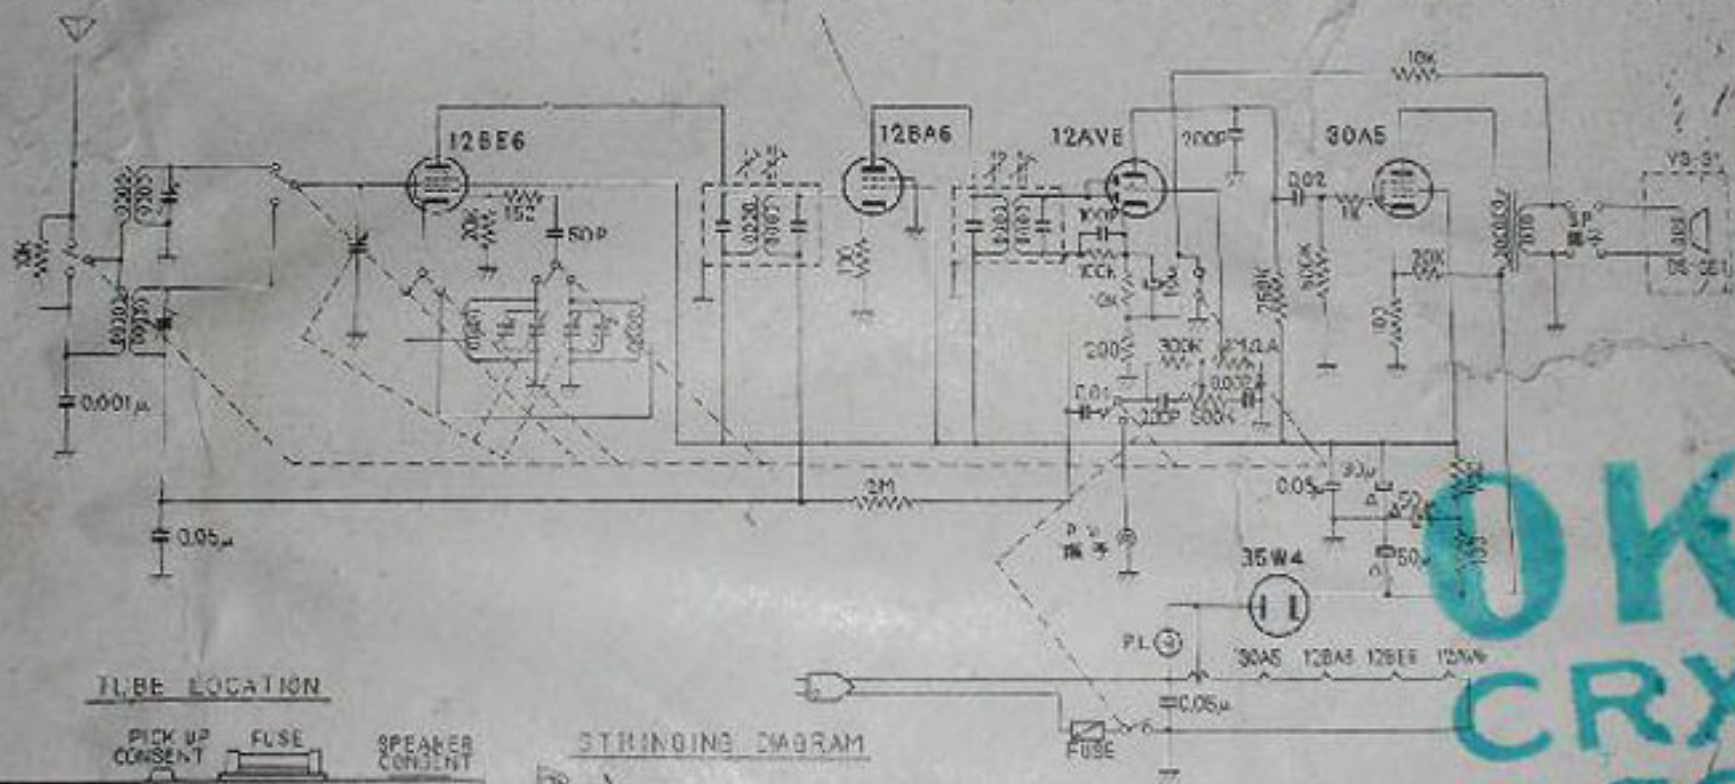

# WIRING DIAGRAM MODEL VA-31

### TUBE LOCATION

### STRIPPING DIAGRAM

VOLTAGE 100V 50~60%  
 POWER CONSUMPTION 20W

OK  
 CRX  
 903

NIPPON COLUMBIA CO.,LTD KAWASAKI JAPAN.