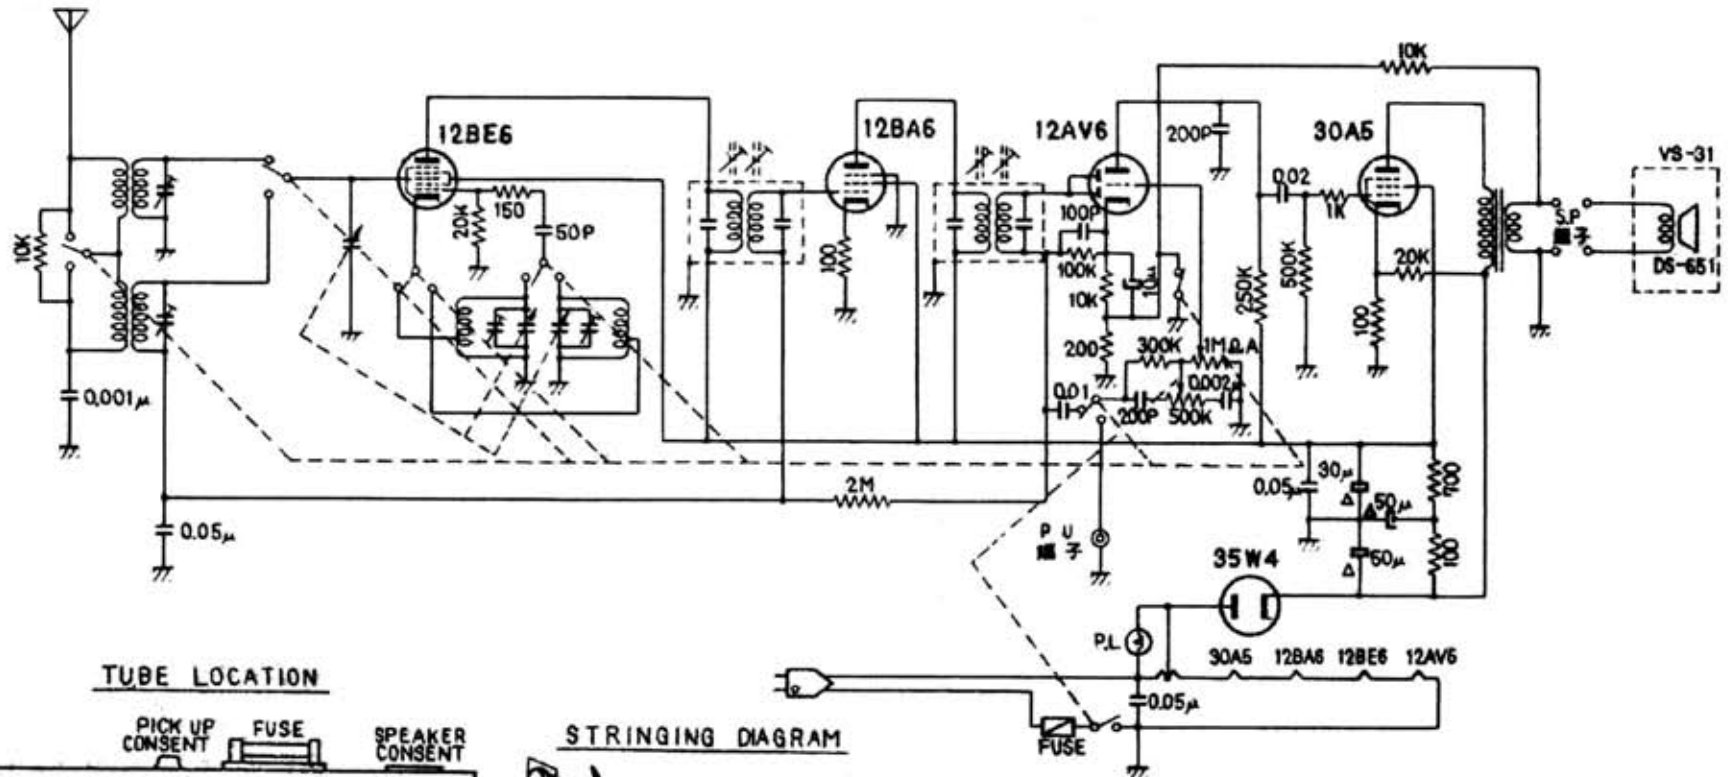

Columbia

WIRING DIAGRAM MODEL VA-530

TUBE LOCATION

STRINGING DIAGRAM

VOLTAGE 100V 50 ~ 60 ~
 POWER CONSUMPTION 20W

NIPPON COLUMBIA CO., LTD KAWASAKI JAPAN.