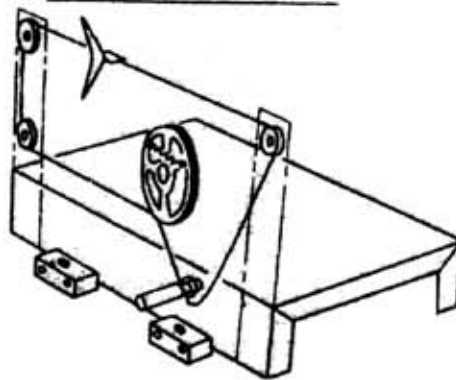

Columbia

WIRING DIAGRAM MODEL VA-530

TUBE LOCATION

STRINGING DIAGRAM

VOLTAGE 100V 50 ~ 60 ~
 POWER CONSUMPTION 20W

NIPPON COLUMBIA CO., LTD KAWASAKI JAPAN.