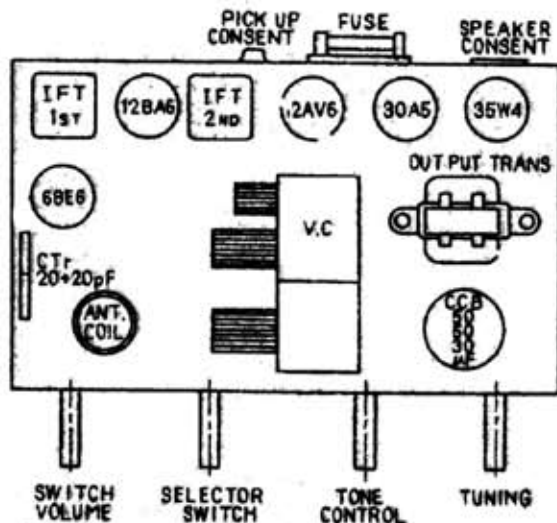

Columbia

WIRING DIAGRAM MODEL VA-530

TUBE LOCATION

STRINGING DIAGRAM

VOLTAGE 100V 50 ~ 60 ~
 POWER CONSUMPTION 20W

NIPPON COLUMBIA CO., LTD KAWASAKI JAPAN.