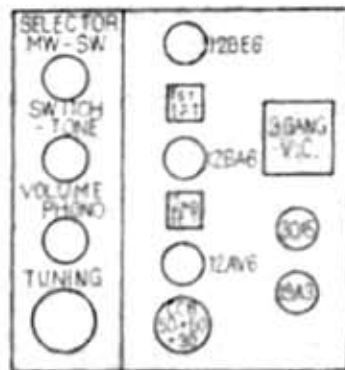

Columbia

WIRING DIAGRAM MODEL 1010

TUBE LOCATION

POWER CONSUMPTION 22W
100V AC. DC.

STRINGING DIAGRAM

Edit by JA3GZP

NIPPON COLUMBIA CO., LTD. KAWASAKI JAPAN.