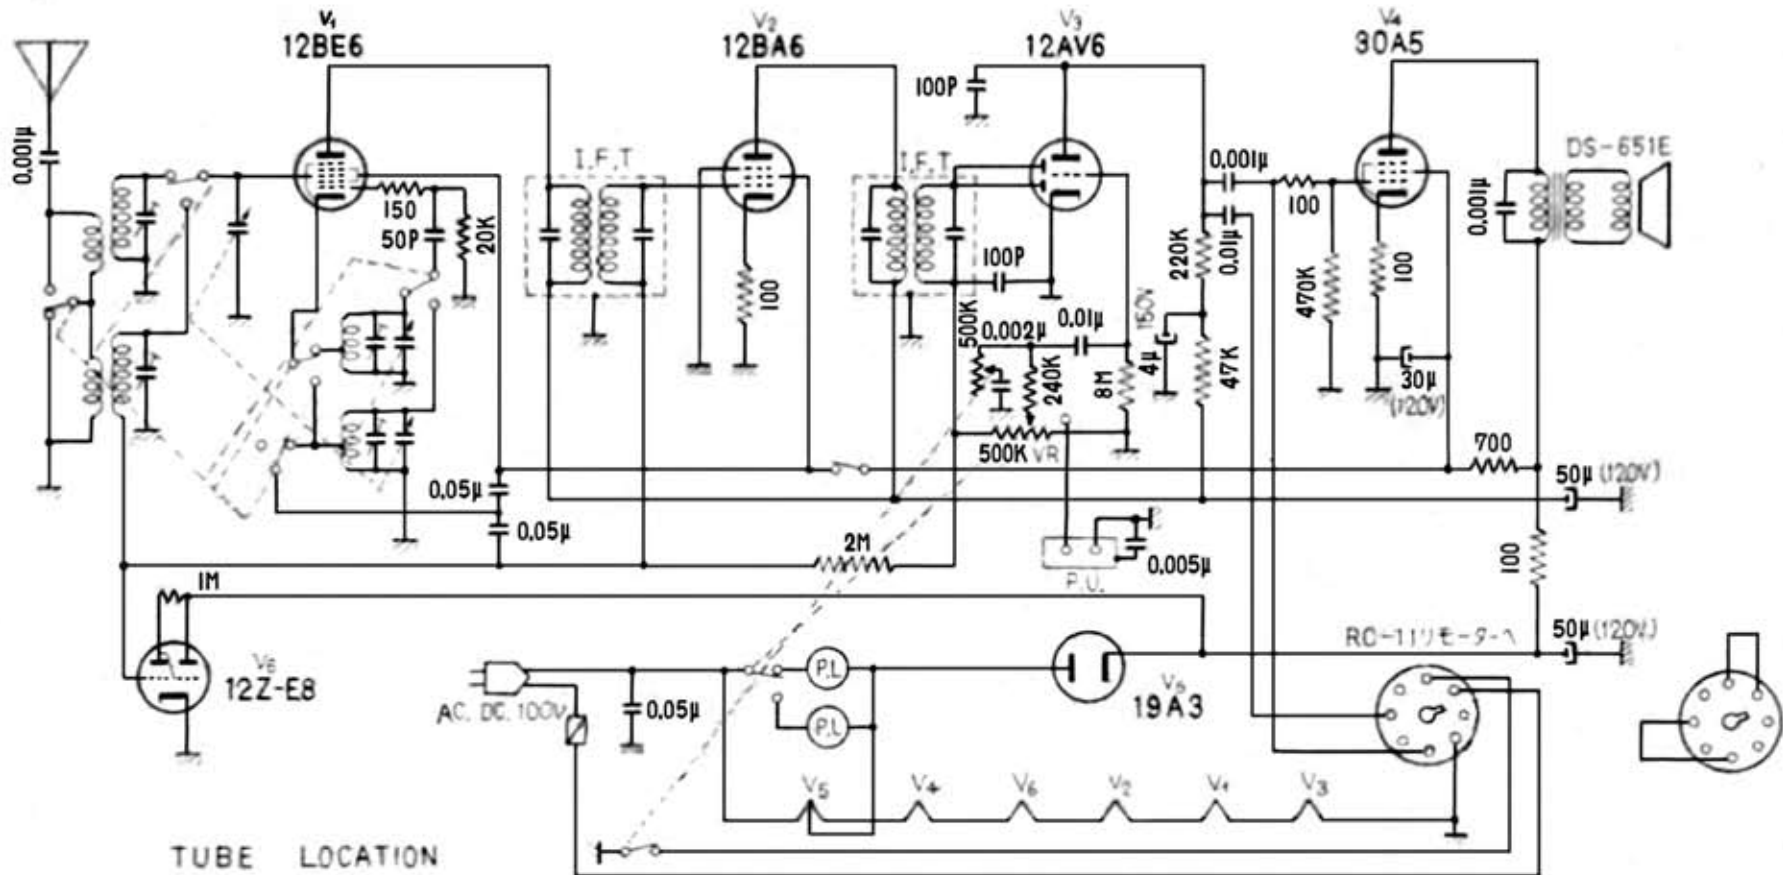

Columbia

WIRING DIAGRAM MODEL 1010

TUBE LOCATION

POWER CONSUMPTION 22W
100V AC. DC.

STRINGING DIAGRAM

Edit by JA3GZP

NIPPON COLUMBIA CO., LTD. KAWASAKI JAPAN.