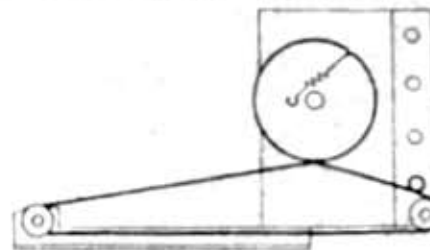

Columbia

WIRING DIAGRAM MODEL 1010

TUBE LOCATION

POWER CONSUMPTION 22W
100V AC. DC.

STRINGING DIAGRAM

Edit by JA3GZP

NIPPON COLUMBIA CO., LTD. KAWASAKI JAPAN.