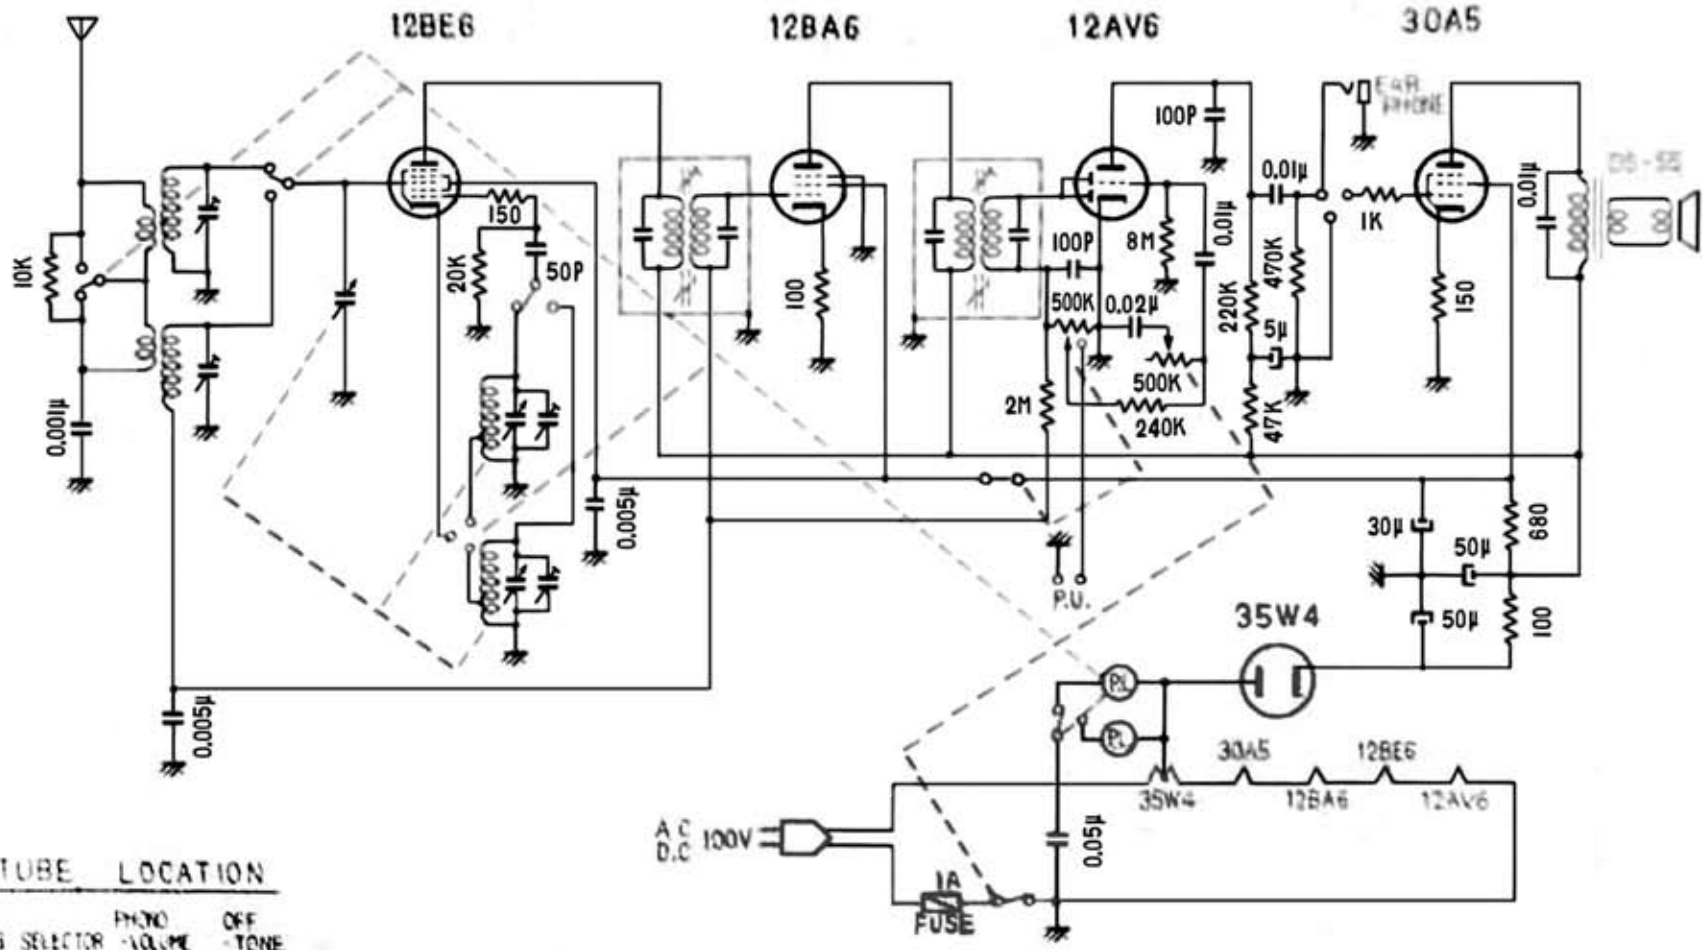

Columbia

WIRING DIAGRAM MODEL 1235

TUBE LOCATION

STRINGING DIAGRAM

VOLTAGE 100V AC DC
 POWER CONSUMPTION 22W

Edit by JA3GZP