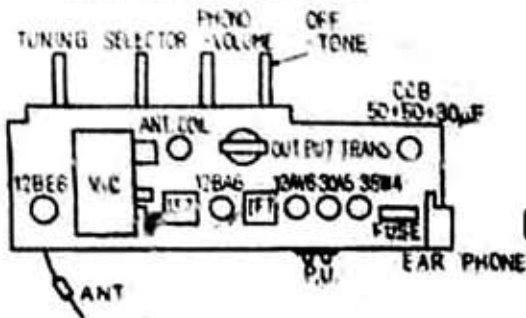

Columbia

WIRING DIAGRAM MODEL 1235

TUBE LOCATION

STRINGING DIAGRAM

VOLTAGE 100V AC DC
 POWER CONSUMPTION 22W

Edit by JA3GZP