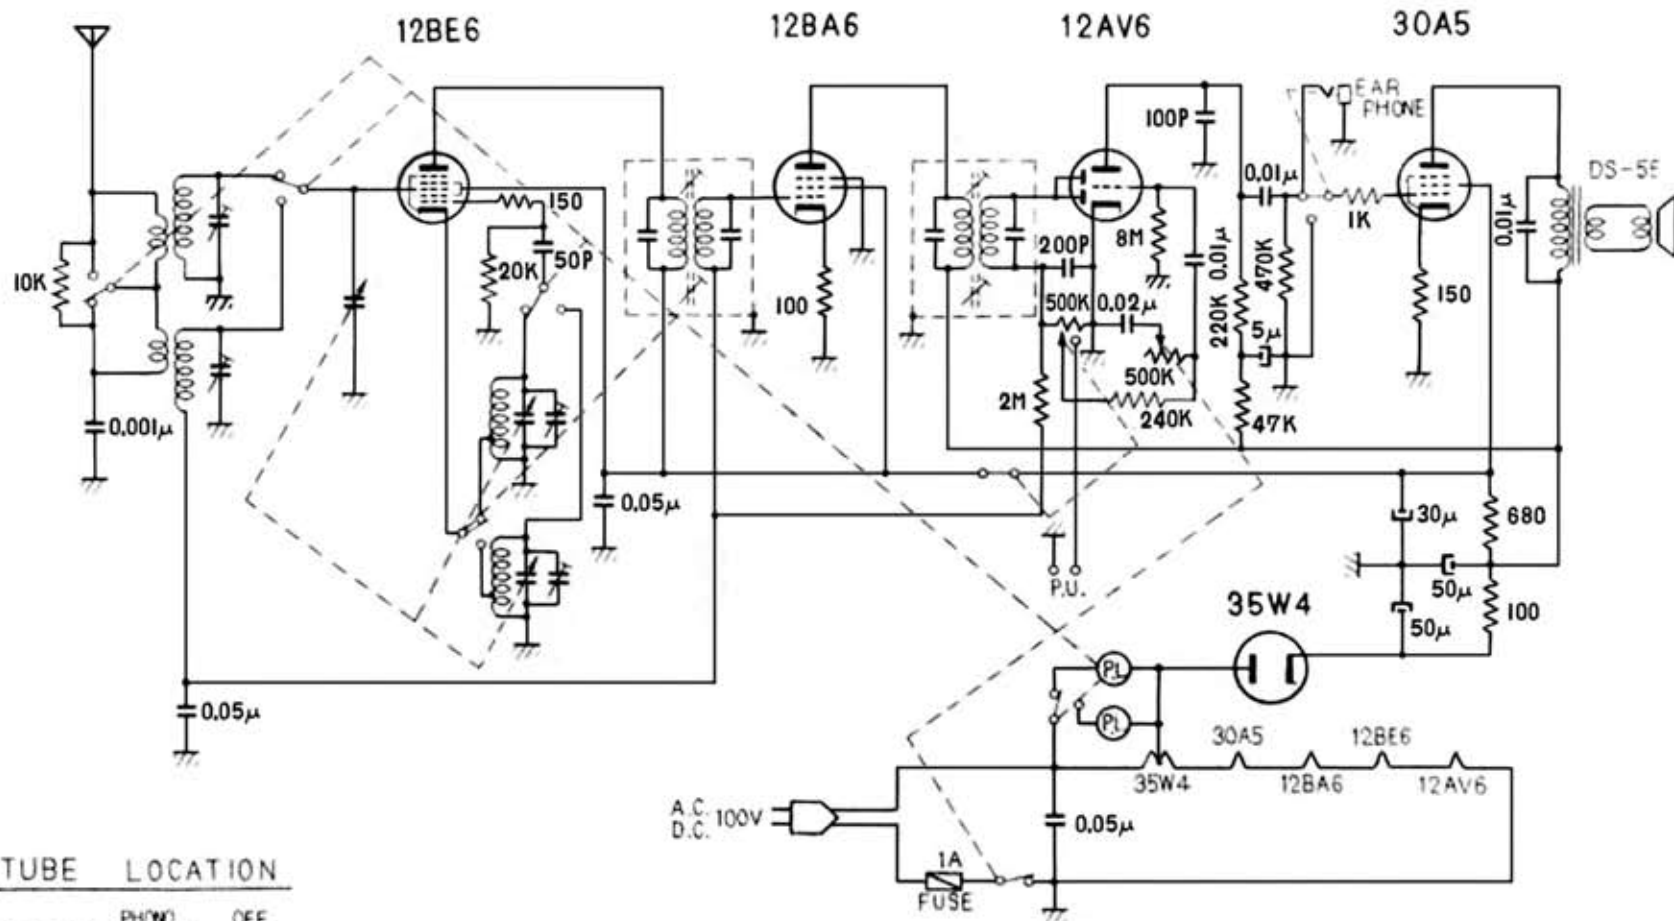

# WIRING DIAGRAM MODEL 1245

### TUBE LOCATION

### STRINGING DIAGRAM

VOLTAGE 100V AC, DC  
 POWER CONSUMPTION 22W

Edit by JA3GZP