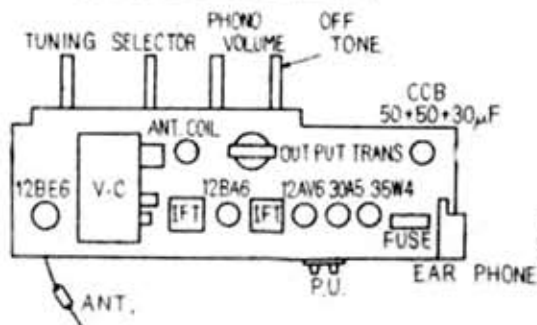

# WIRING DIAGRAM MODEL 1245

### TUBE LOCATION

### STRINGING DIAGRAM

VOLTAGE 100V AC, DC  
 POWER CONSUMPTION 22W

Edit by JA3GZP