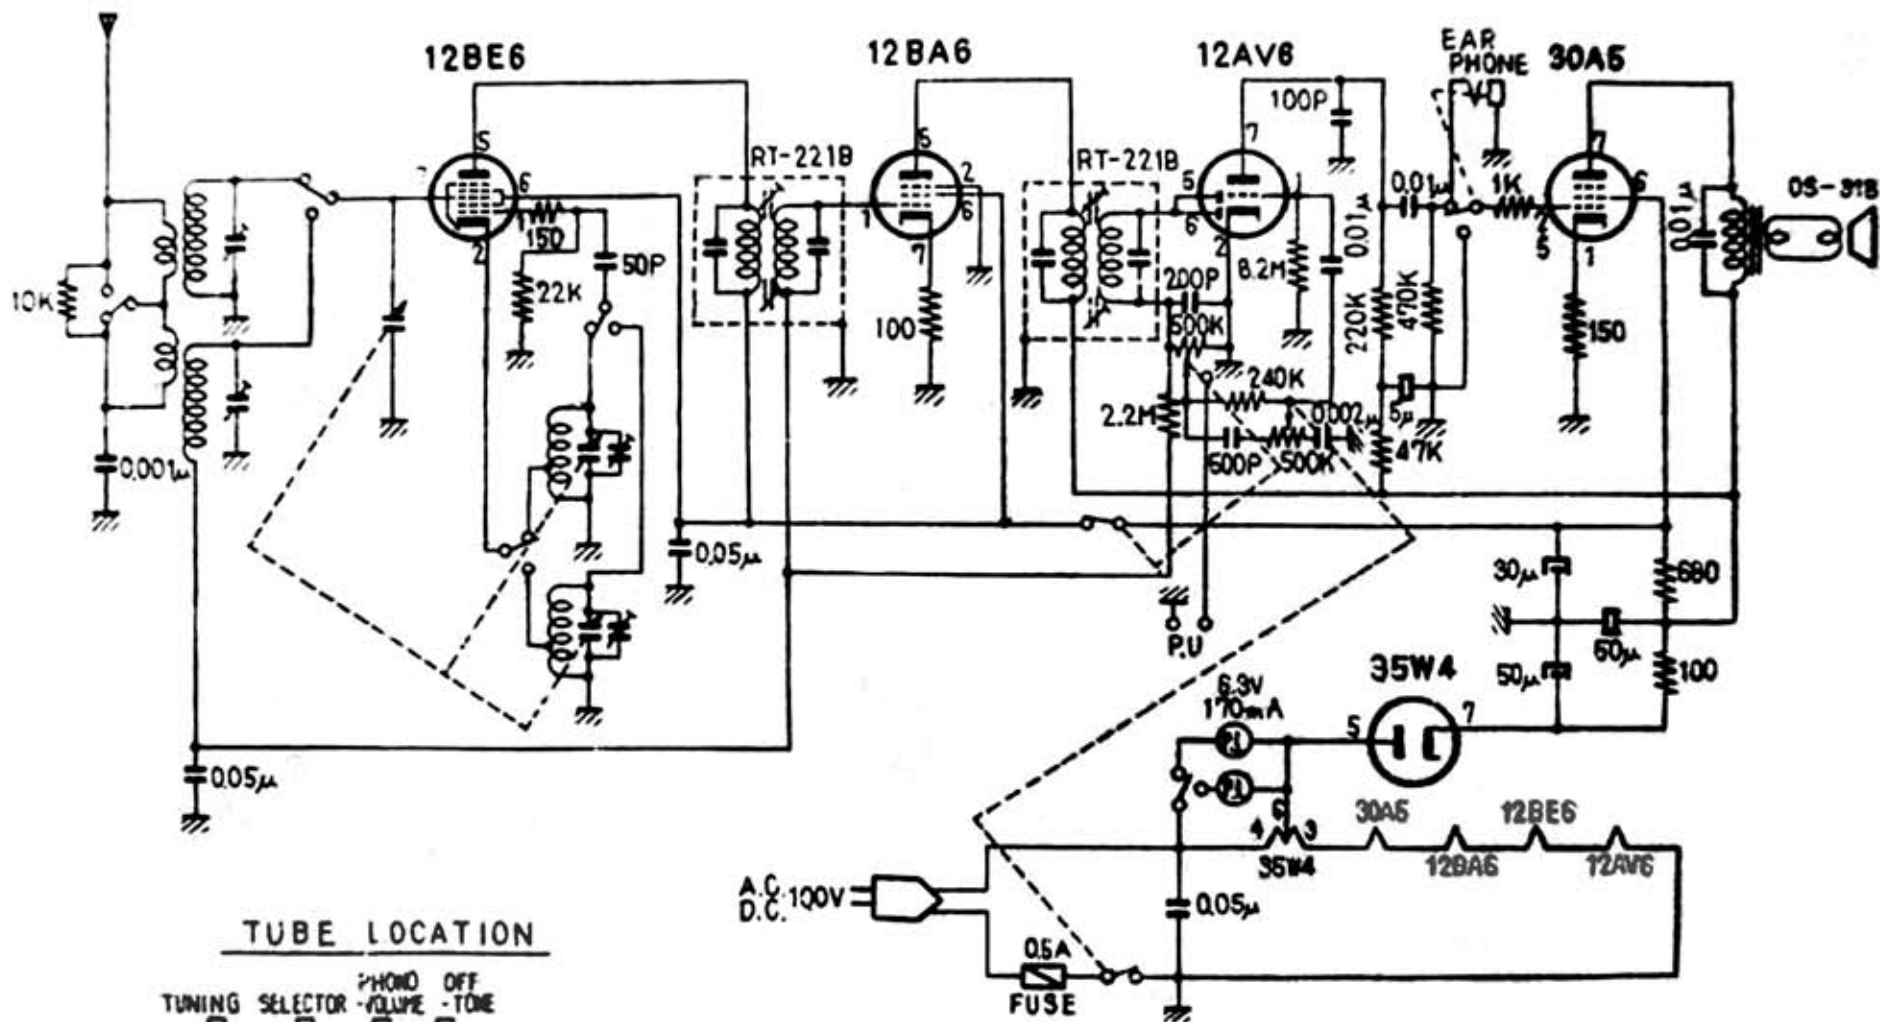

Columbia

WIRING DIAGRAM MODEL 1255

VOLTAGE 100V AC DC
 POWER CONSUMPTION 22W

Edit by JA3GZP

NIPPON COLUMBIA CO.LTD. KAWASAKI JAPAN.