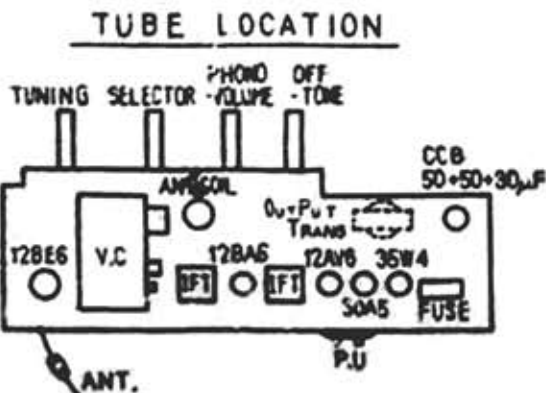

Columbia

WIRING DIAGRAM MODEL 1255

VOLTAGE 100V AC DC
 POWER CONSUMPTION 22W

Edit by JA3GZP

NIPPON COLUMBIA CO.LTD. KAWASAKI JAPAN.