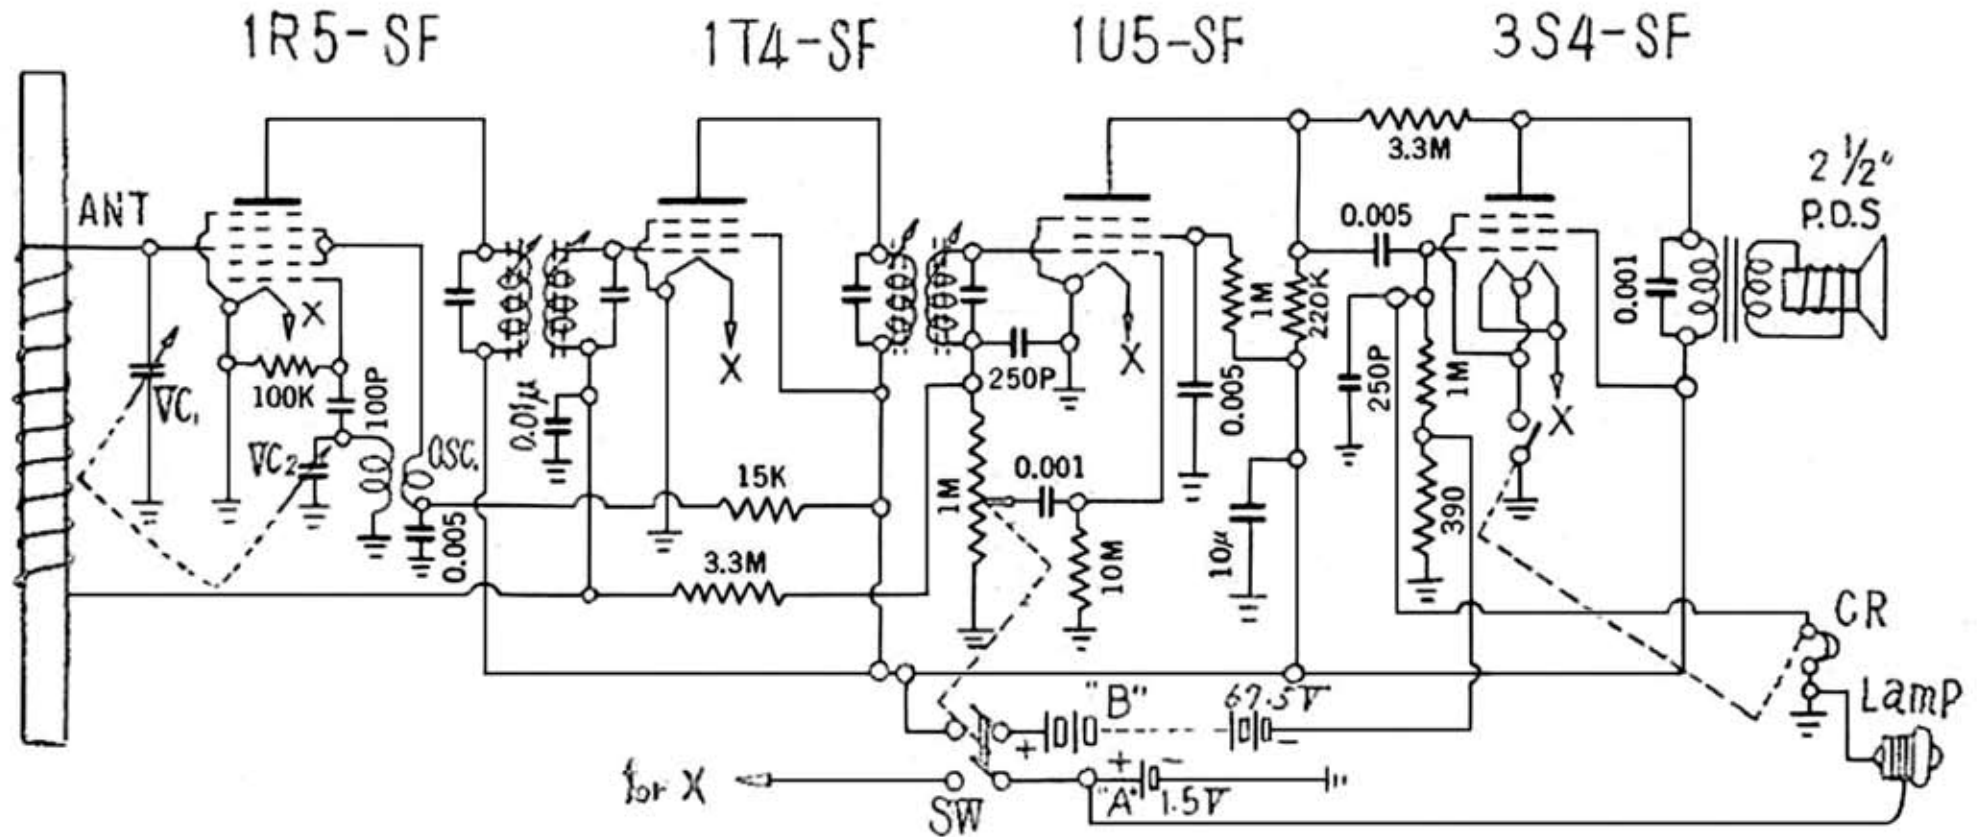

CROWN MODEL PR-530 PERSONAL RADIO

Edit by JA3GZP