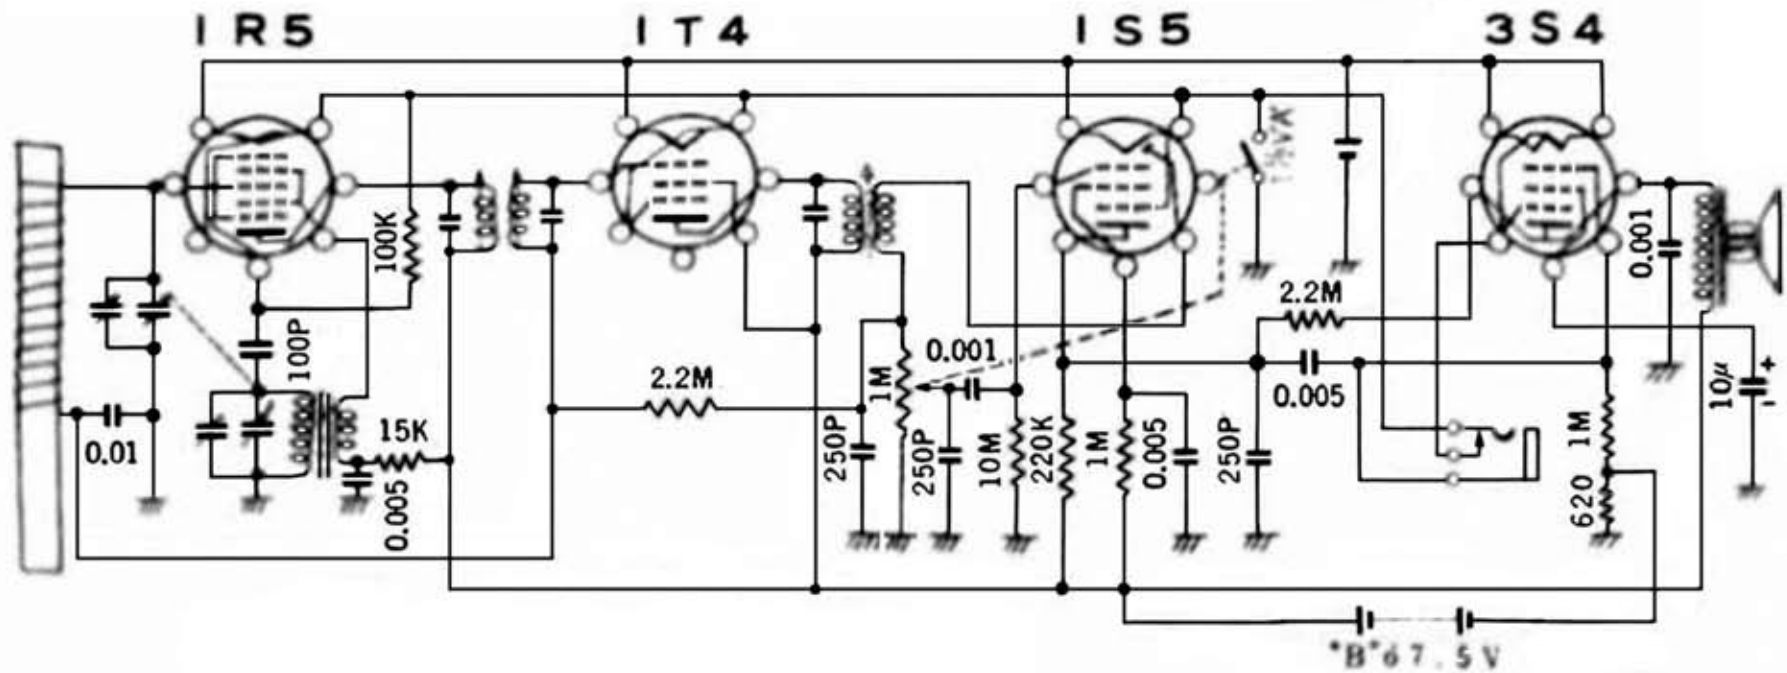

CROWN MODEL PR-535 PERSONAL RADIO

Edit by JA3GZP