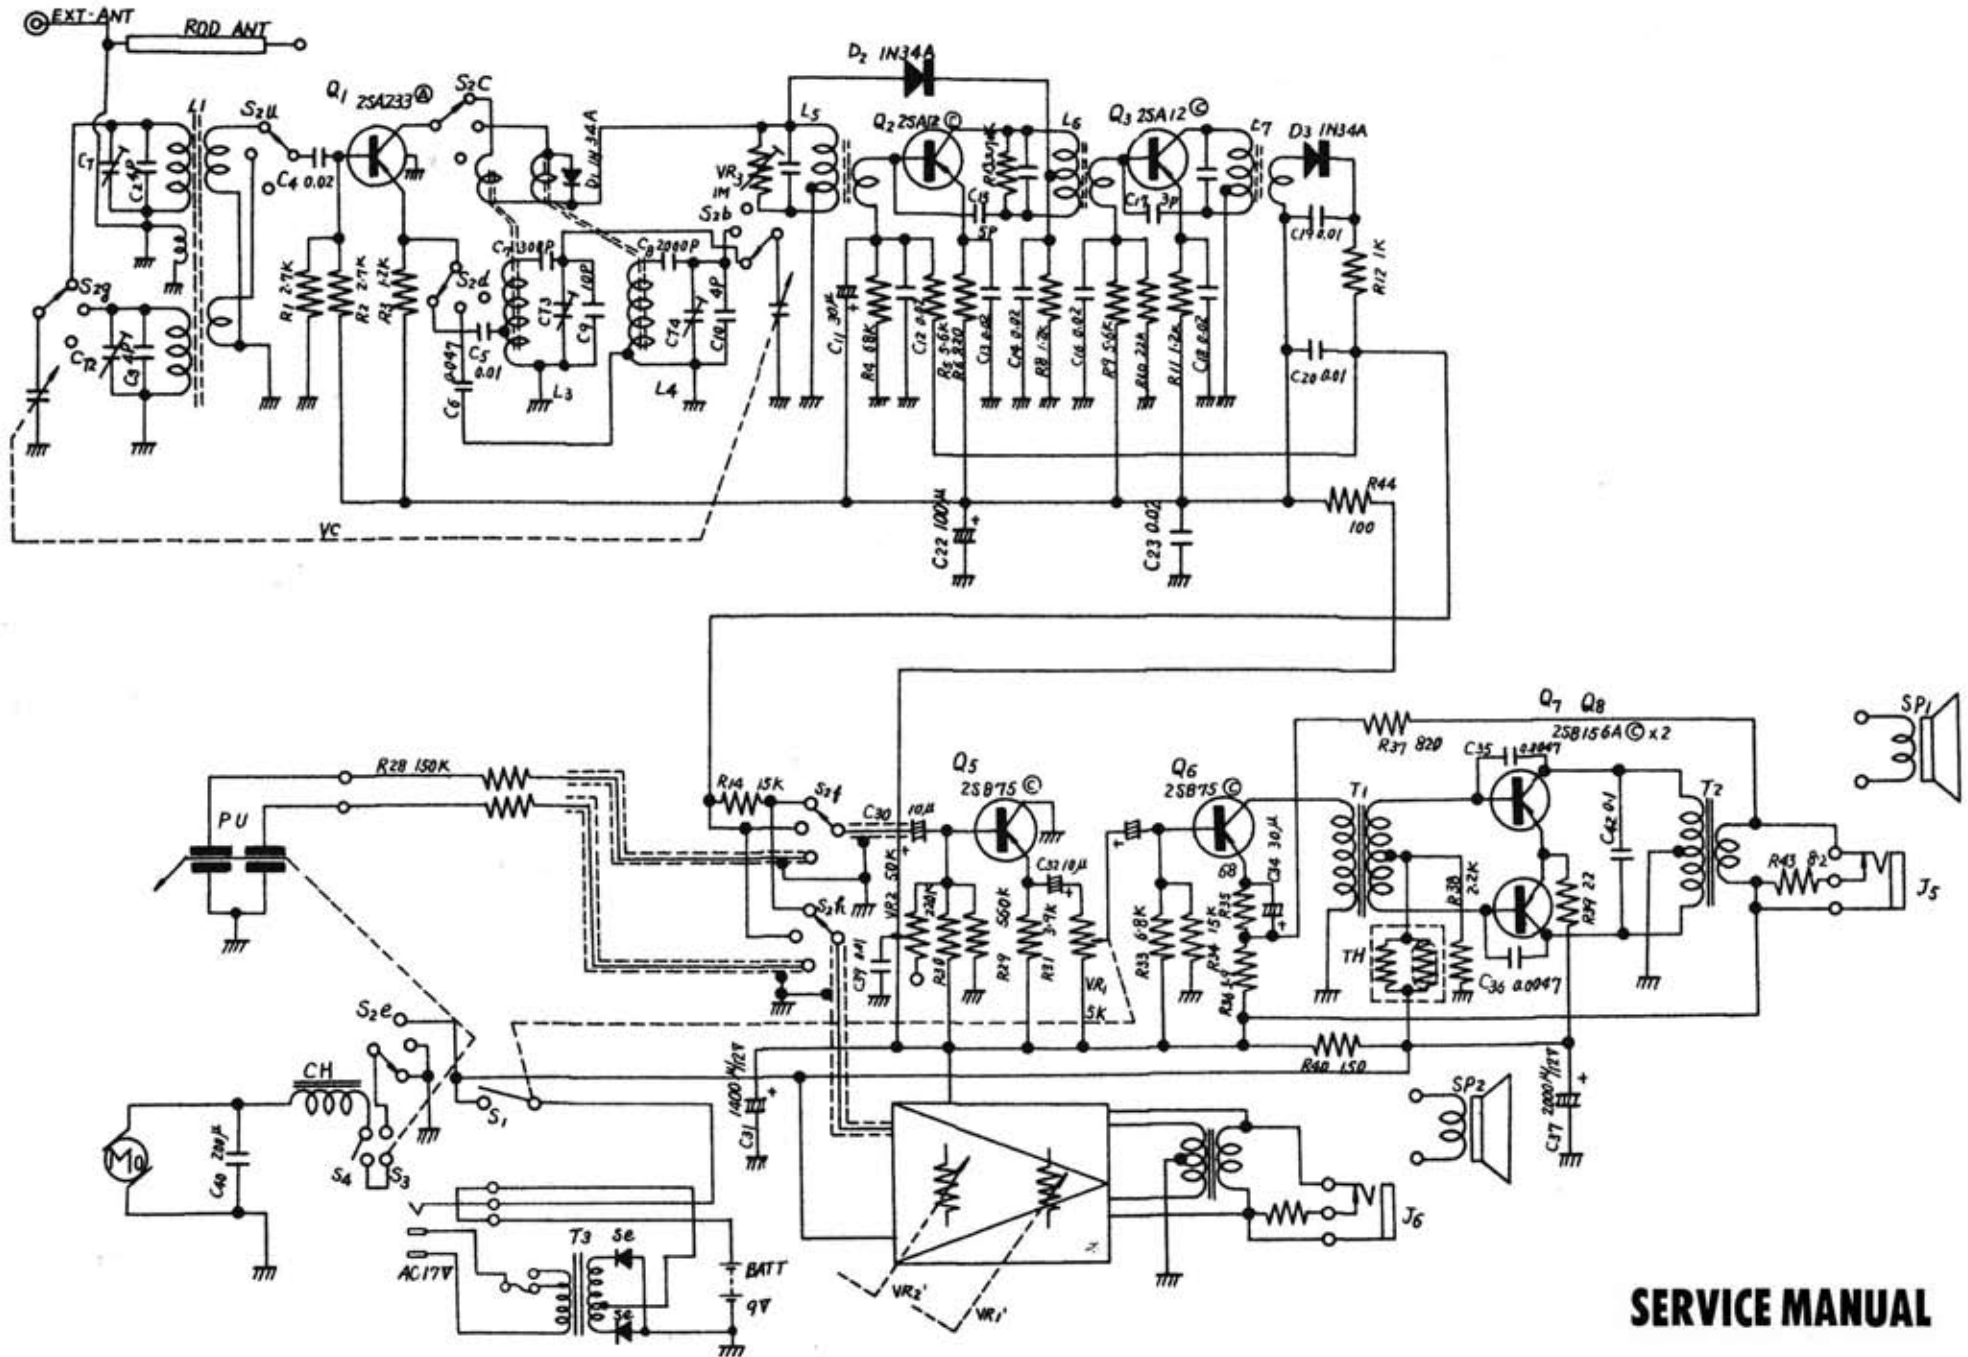

Crown STP-80W

SERVICE MANUAL