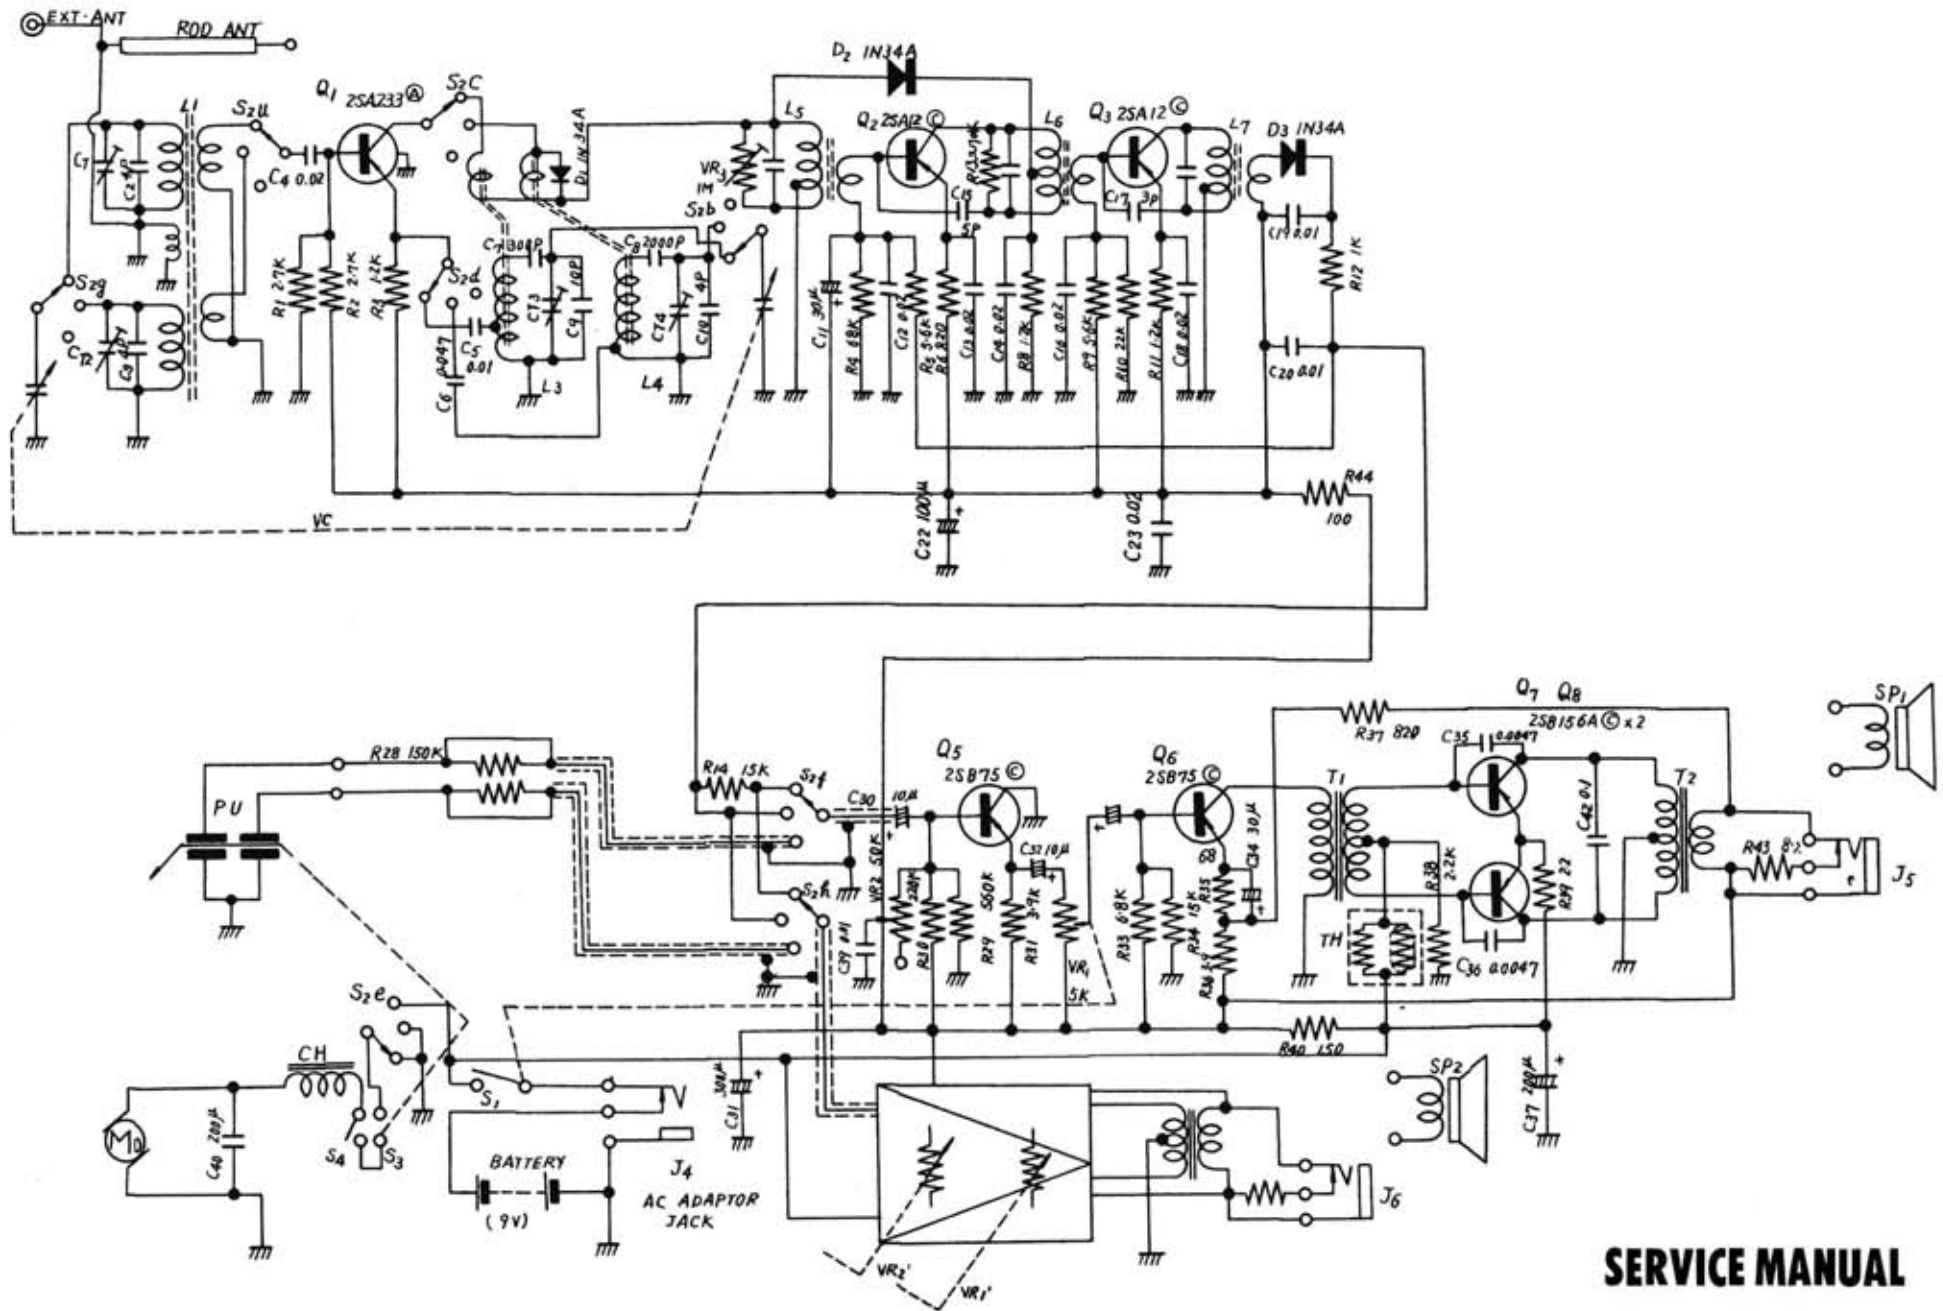

CROWN MODEL STP-80

SERVICE MANUAL