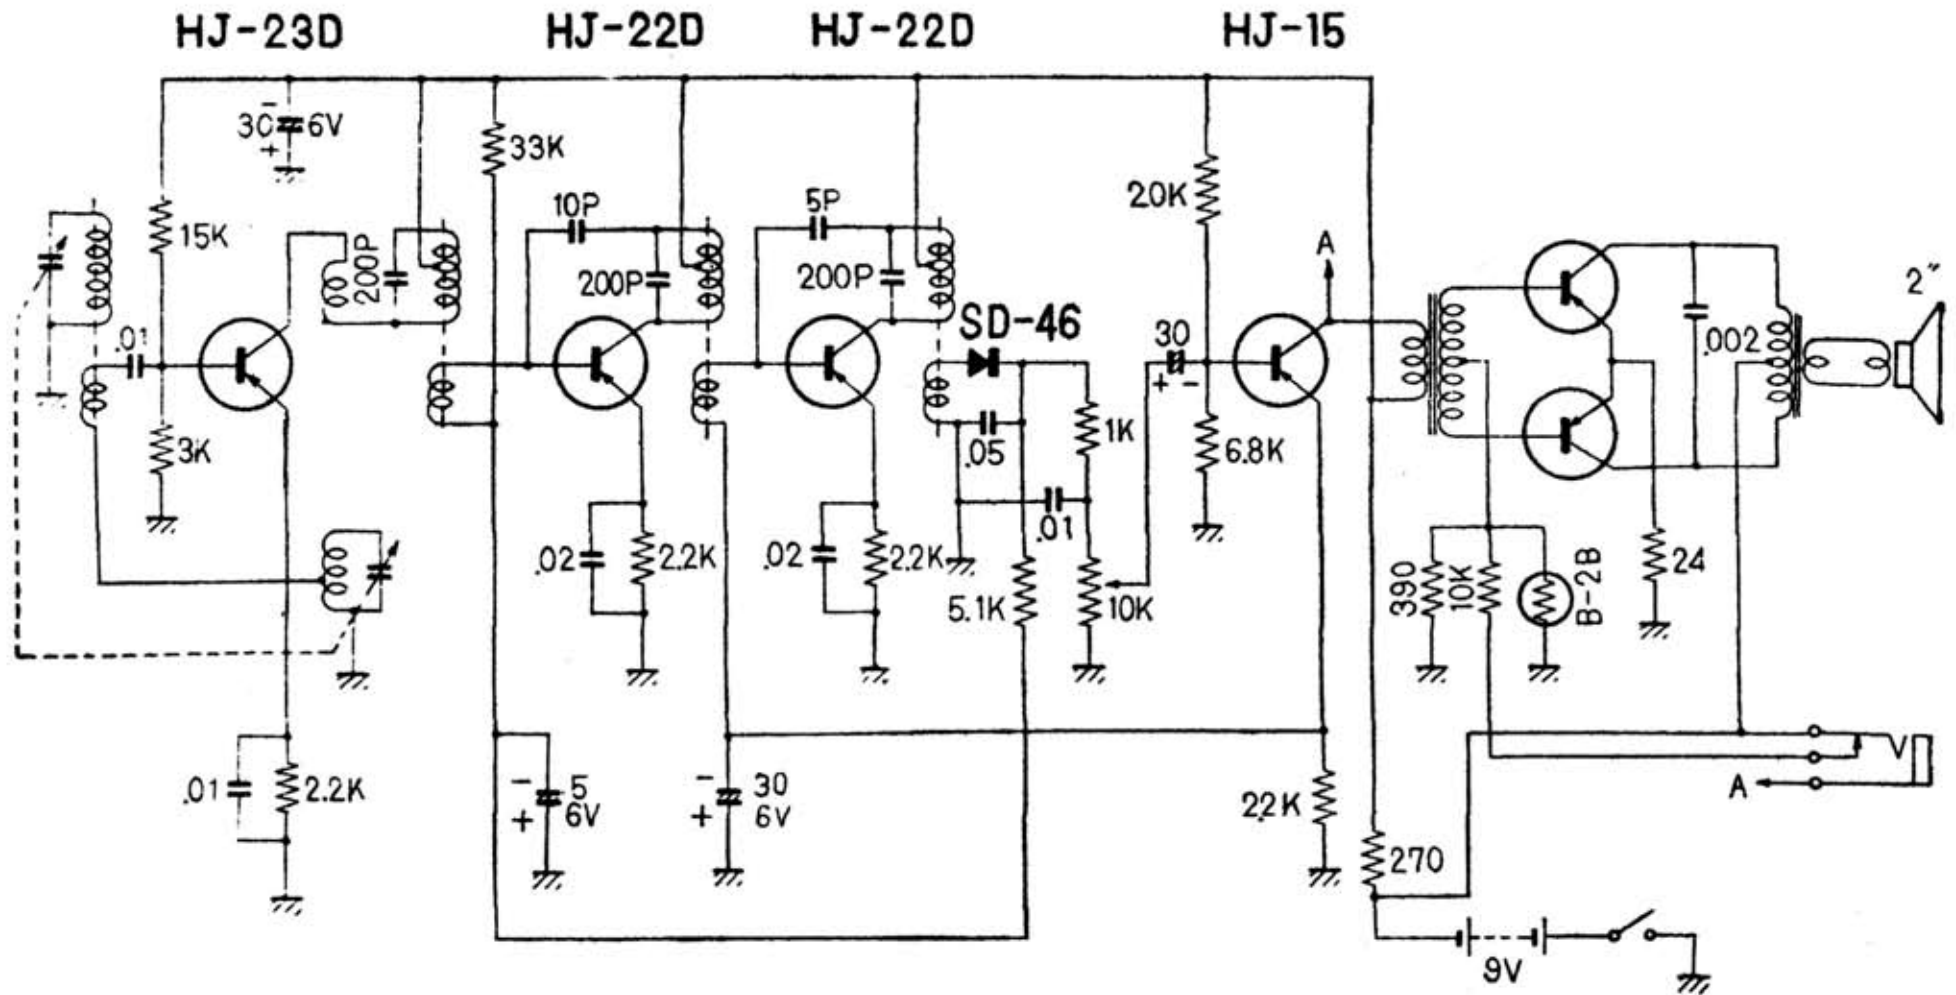

CROWN TR-26

SERVICE MANUAL