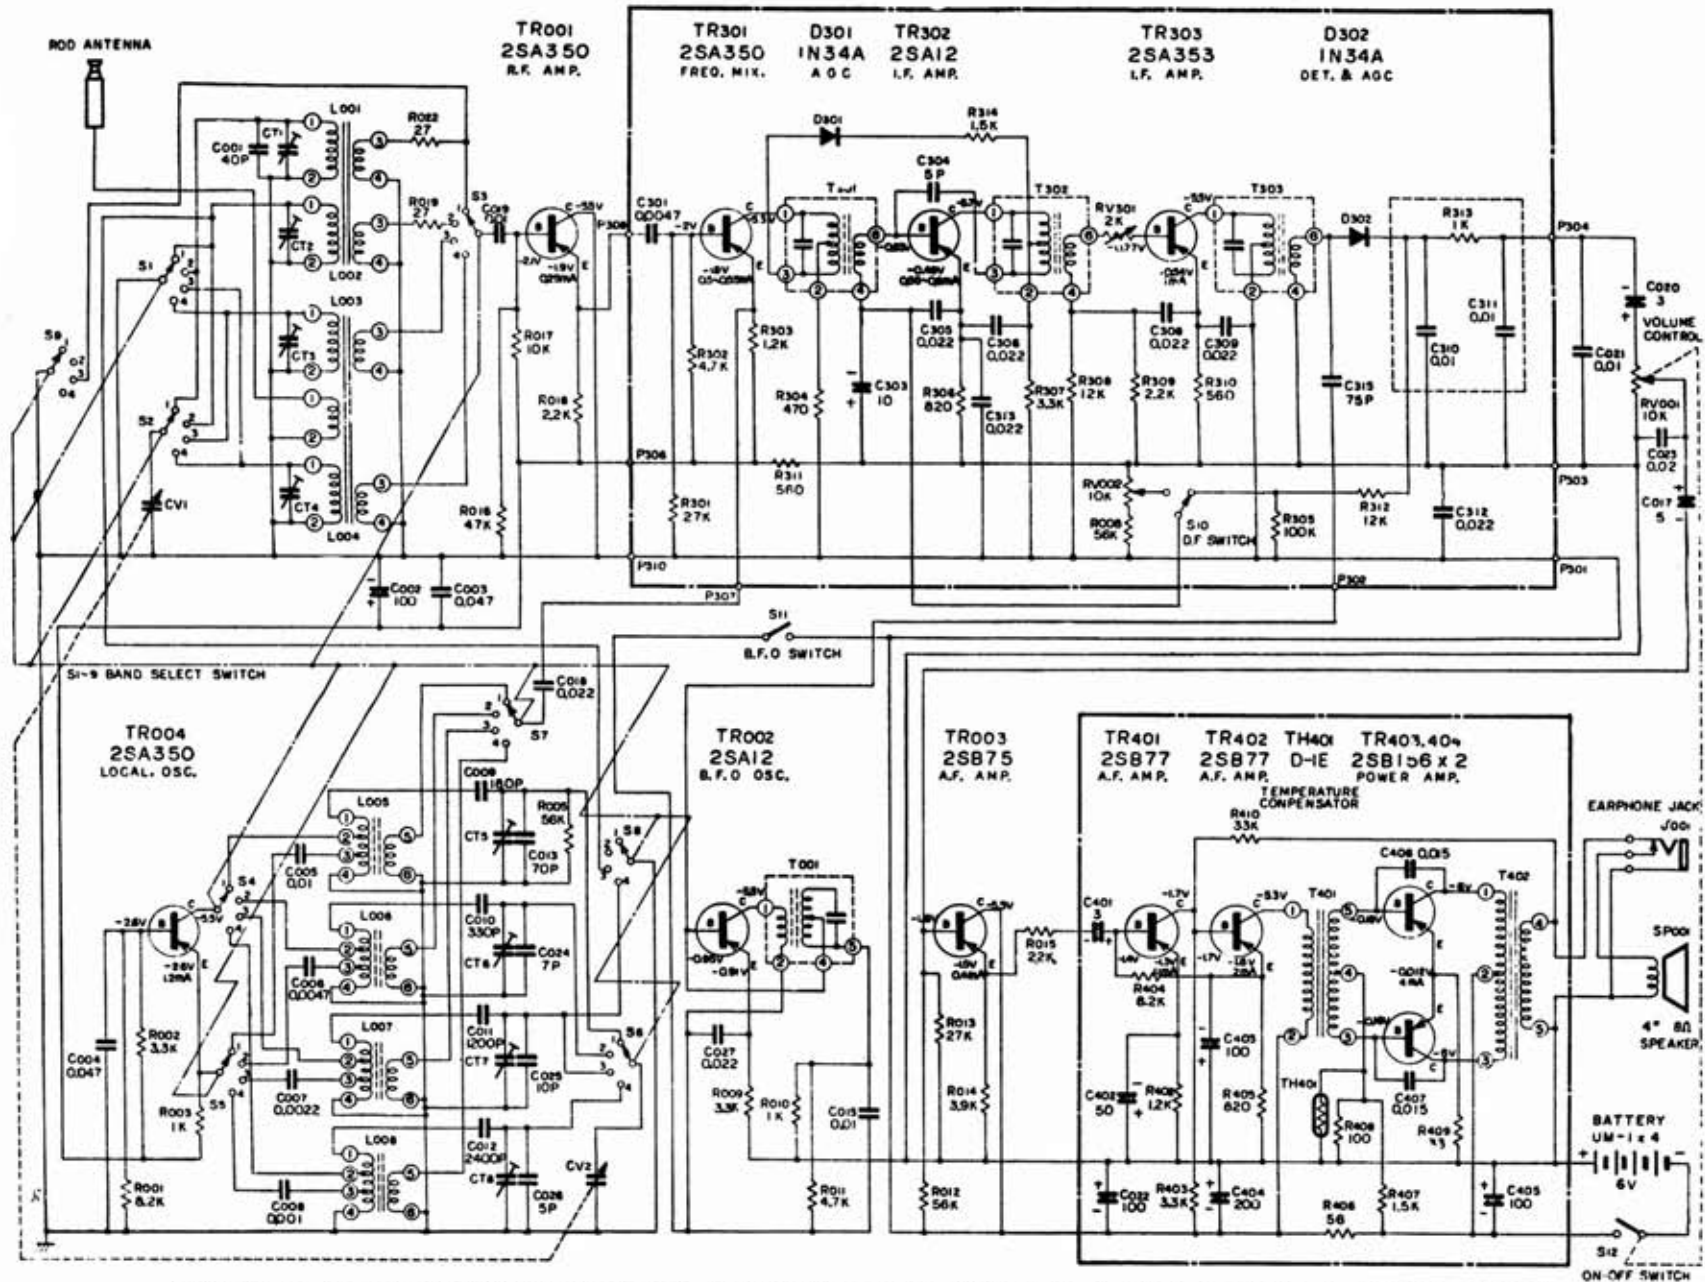

# Hitachi WH-1160

- NOTE 1) Numbers of the band switch (S1~9) are as follows: 1. LW 2. MW 3. Marin 4. SW  
 2) Radio-D.F. switch is shown in Radio position.  
 3) S11 shows B.F.O. switch.