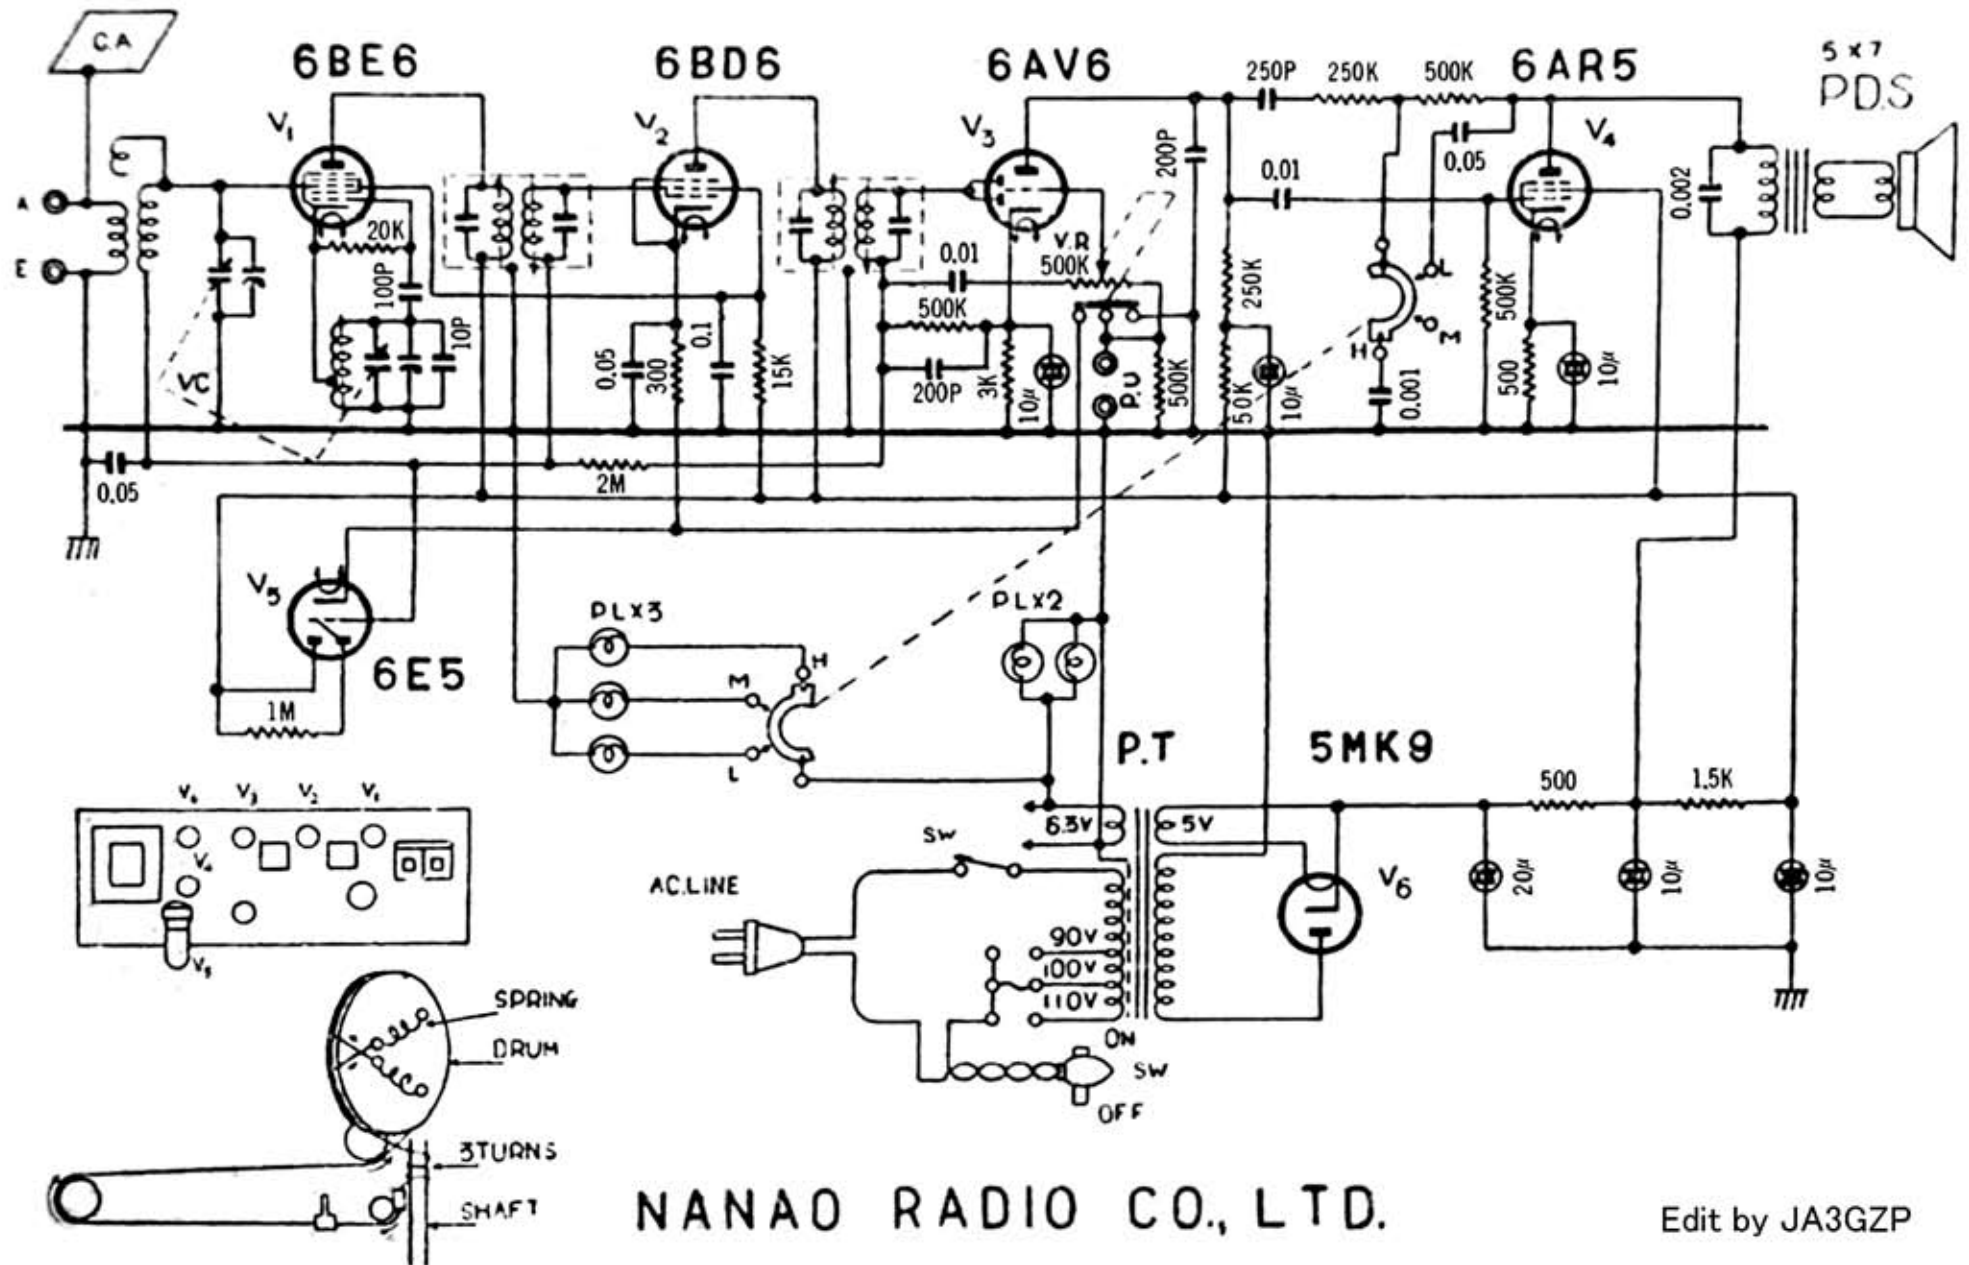

NR 6M-34 6 TUBE SUPER-HET CIRCUIT

NANAO RADIO CO., LTD.

Edit by JA3GZP