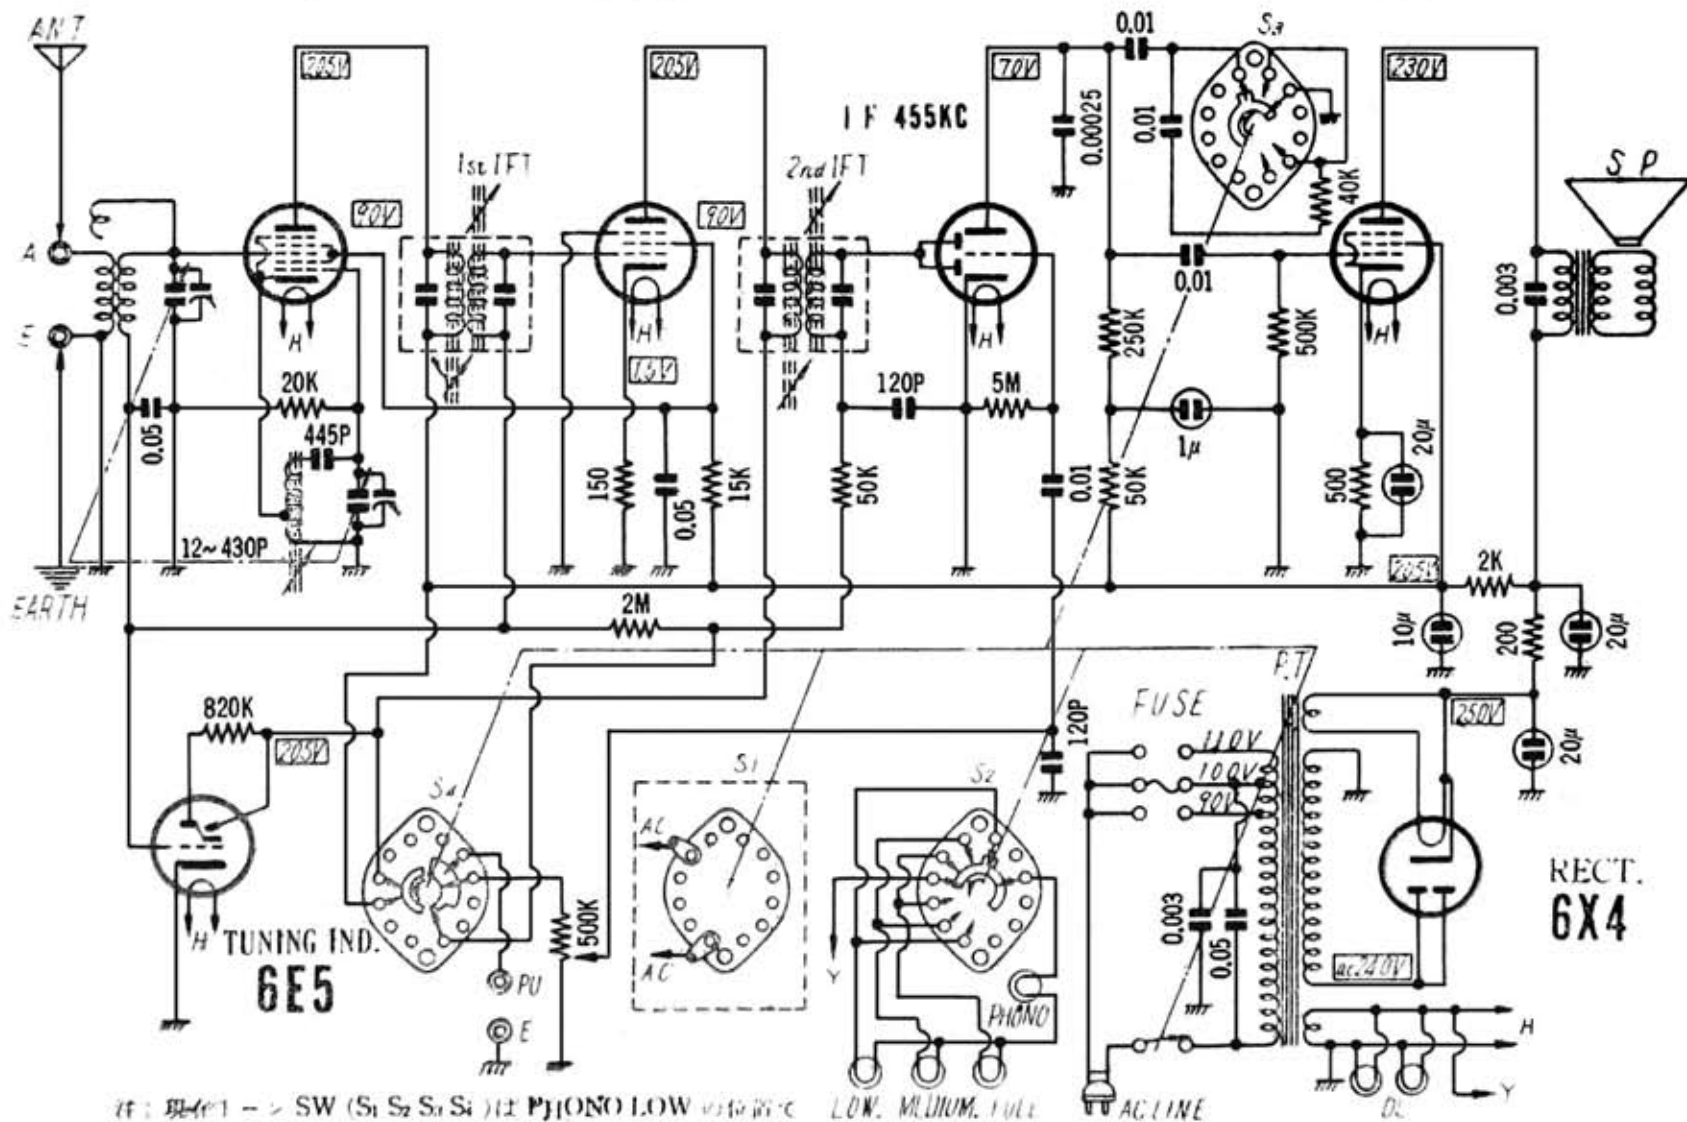

ナショナル MODEL CM-615

CONV
6BE6

1 F
6BA6

2nd DET. AVC & AF
6AV6

OUTPUT
6AR5

注: 現在1 - SW (S1 S2 S3 S4) は PHONO LOW の位置に
 右へ 30° づつ PHONO MEDIUM PHONO FULL
 OFF. RADIO FULL. RADIO MEDIUM. RADIO LOW
 と動く

LOW. MEDIUM. FULL

RC-186W @ 05160

Edit by JA3GZP