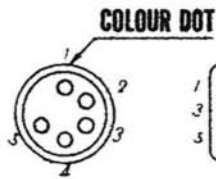

# NATIONAL MODEL AB-235

**T<sub>2</sub>**  
FERRITE ROD ANTENNA COIL

**T<sub>2</sub>**  
OSC COIL

**T<sub>3</sub> T<sub>4</sub> & T<sub>5</sub>**  
IF TRANS

COUPLED  
CAPACITORS &  
RESISTOR

TRANSISTOR

(BOTTOM VIEW)