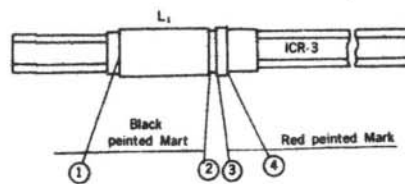

# MODEL CR-701B

Conv. & Mix  
TR, 2SA 103CA

1st IF Amp  
TR, 2SA 101C

2nd IF Amp  
TR, 2SA 101  
DA, AA

Det & AGC  
D, OA 90

AF Amp  
TR, 2SB 175 TR, 2SB 346

Power Amp  
TR, 2SB 178 X2

- S<sub>1</sub>-S<sub>2</sub> CAR HAND CHANGE SWITCH (NOW HAND)
- S<sub>1</sub> TONE SELECT SWITCH (NOW HIGH)
- S<sub>2</sub> POWER SOURCE SWITCH (NOW OFF)
- ⌚ BODY EARTH