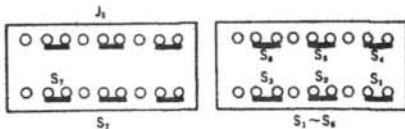

# MODEL CR-701B

Conv. & Mix  
TR, 2SA 103CA

1st IF Amp  
TR, 2SA 101C

2nd IF Amp  
TR, 2SA 101  
DA, AA

Det & AGC  
D, OA 90

AF Amp  
TR, 2SB 175 TR, 2SB 346

Power Amp  
TR, 2SB 178 X2

- S<sub>1</sub>-S<sub>2</sub> CAR HAND CHANGE SWITCH (NOW HAND)
- S<sub>1</sub> TONE SELECT SWITCH (NOW HIGH)
- S<sub>2</sub> POWER SOURCE SWITCH (NOW OFF)
- ⌚ BODY EARTH