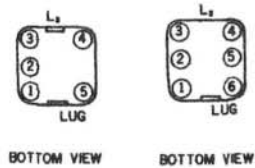

# MODEL CR-701B

Conv. & Mix  
TR, 2SA 103CA

1st IF Amp  
TR, 2SA 101C

2nd IF Amp  
TR, 2SA 101  
DA, AA

Det & AGC  
D, OA 90

AF Amp  
TR, 2SB 175 TR, 2SB 346

Power Amp  
TR, 2SB 178 X2

- S<sub>1</sub>-S<sub>2</sub> CAR HAND CHANGE SWITCH (NOW HAND)
- S<sub>1</sub> TONE SELECT SWITCH (NOW HIGH)
- S<sub>2</sub> POWER SOURCE SWITCH (NOW OFF)
- ⌚ BODY EARTH