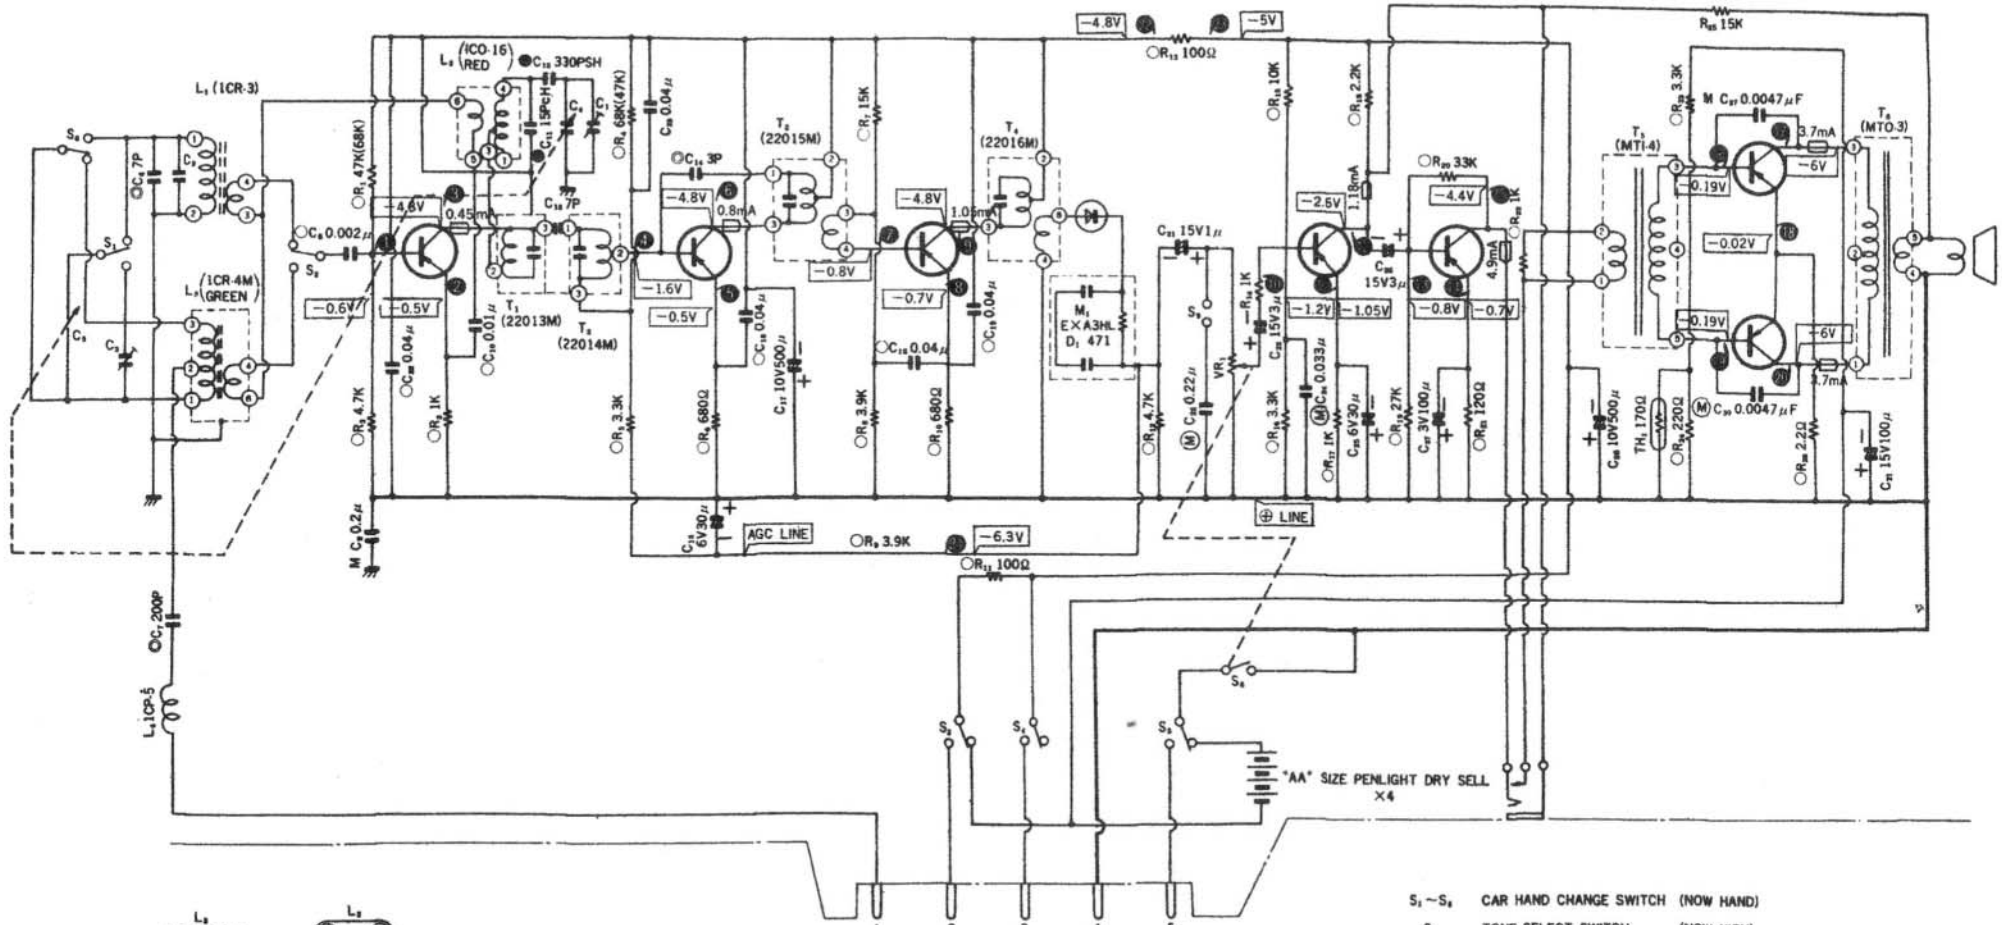

# MODEL CR-701B

Conv. & Mix  
TR, 2SA 103CA

1st IF Amp  
TR, 2SA 101C

2nd IF Amp  
TR, 2SA 101  
DA, AA

Det & AGC  
D, OA 90

AF Amp  
TR, 2SB 175 TR, 2SB 346

Power Amp  
TR, 2SB 178 X2

- S<sub>1</sub>-S<sub>2</sub> CAR HAND CHANGE SWITCH (NOW HAND)
- S<sub>1</sub> TONE SELECT SWITCH (NOW HIGH)
- S<sub>2</sub> POWER SOURCE SWITCH (NOW OFF)
- ⌚ BODY EARTH