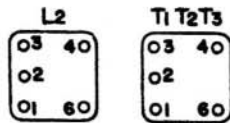

# NATIONAL R-118

TR-1  
2SA102

TR-2  
2SA101  
1st IF Amp.

TR-3  
2SA101  
2nd IF Amp.

D-1  
0A90  
Det & AGC

TR-4  
2SB175  
AF Amp

TR-5&TR-6  
2SB176 × 2  
Output

**BOTTOM VIEW**  
Oscillator coil IF Transformer