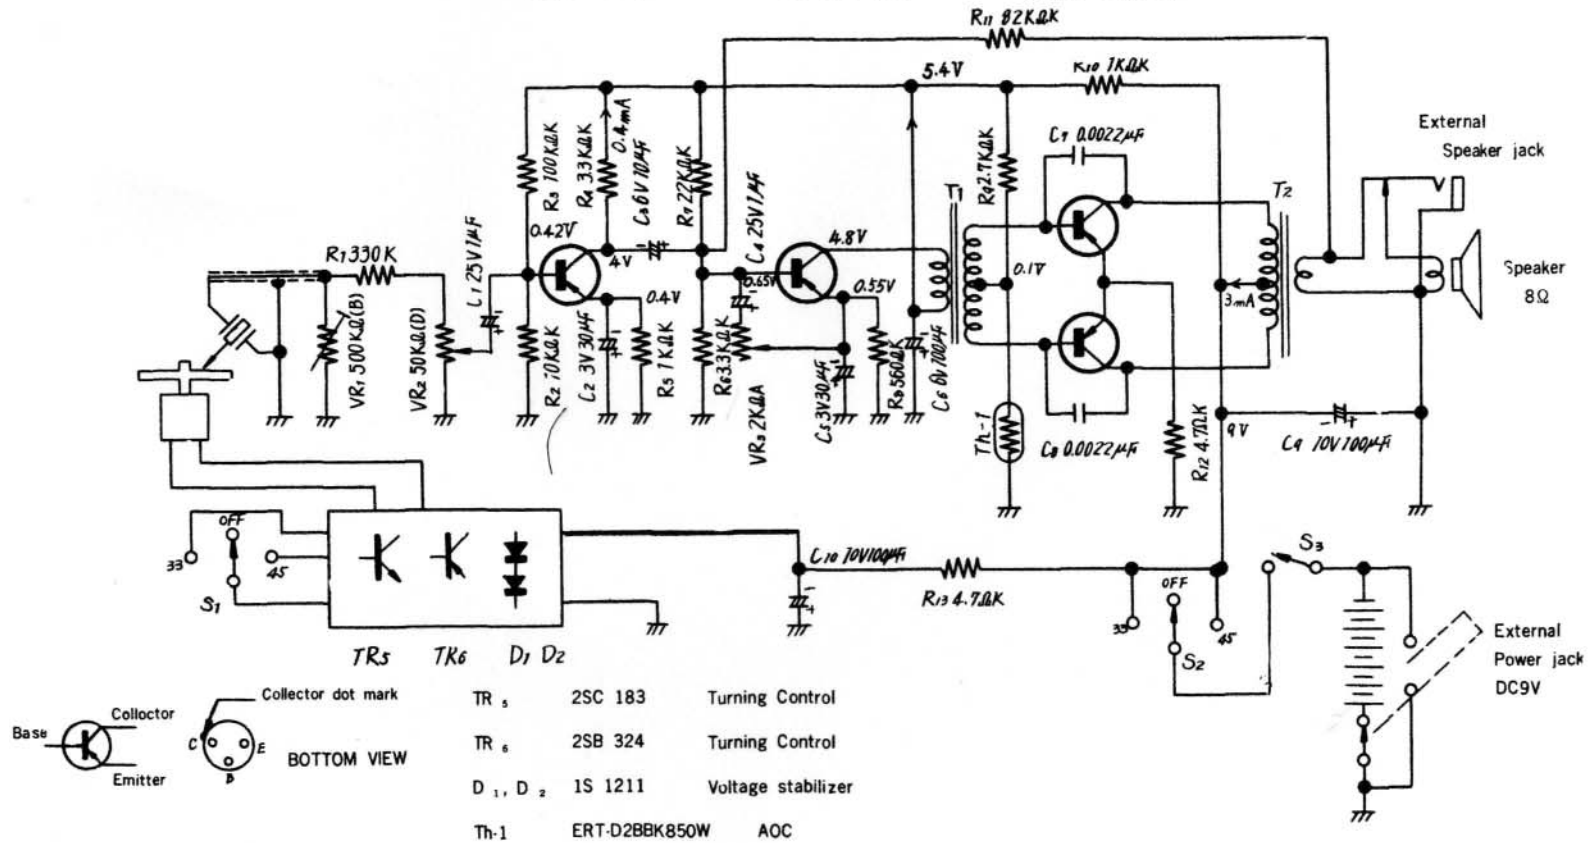

NATIONAL SG-710 A

TR₁
2SB117
1st AF Amp

TR₂
2SB175
2nd AF Amp

TR₃, TR₄
2SB176 × 2
Power out put

R	R ₁ , VR ₁	VR ₂	R ₂ , R ₃ , R ₄	R ₅ , R ₆ , R ₇ , VR ₃	R ₈	R ₁₁	R ₉	R ₁₃	R ₁₀	R ₁₂	
C		C ₁	C ₂	C ₃	C ₄	C ₅	C ₁₀	C ₆	C ₇	C ₈	C ₉

S₁, S₂: Selector switch in "OFF" Position.

S₃: Power source switch in "OFF" Position.