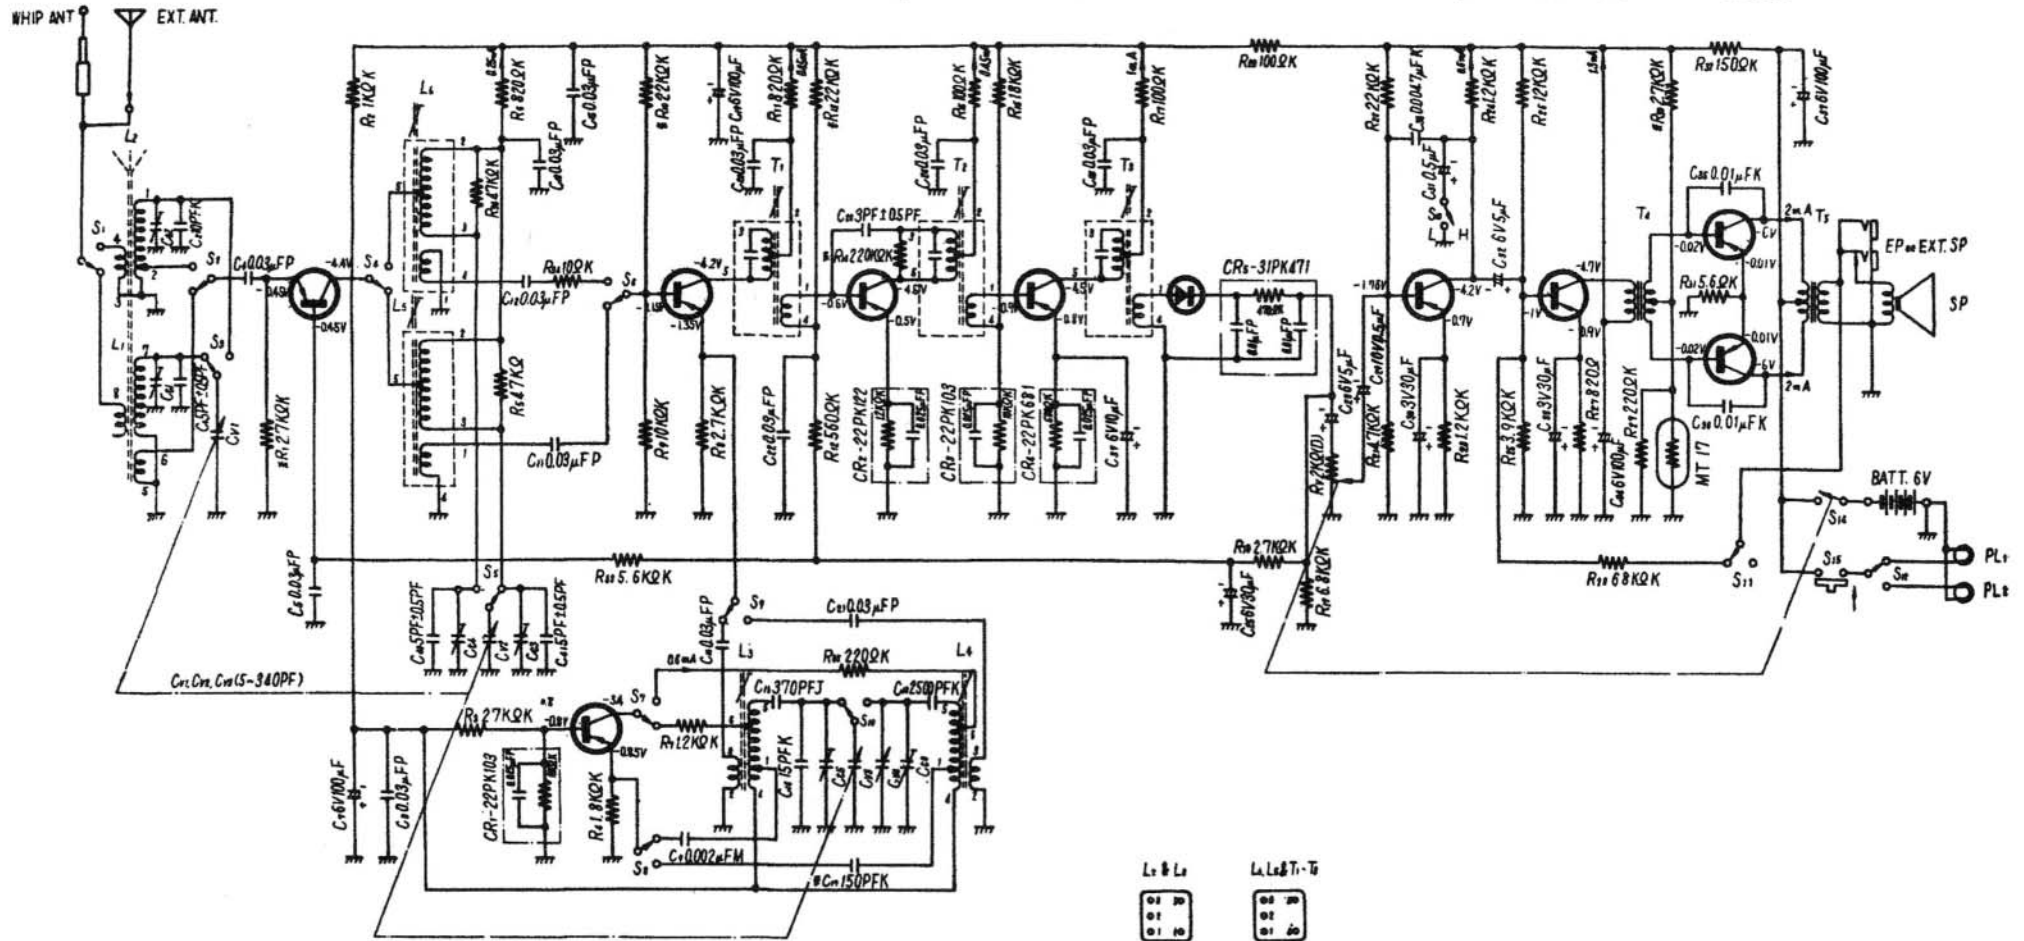

# NATIONAL T-220 H

TR,  
2SA103  
RF Amp.

TR,  
2SA103  
Mixer

TR,  
2SA101  
1st IF Amp.

TR,  
2SA101  
2nd IF Amp.

D,  
0A90  
Det. & A.G.C.

TR,  
2SB173  
1st AF Amp.

TR,  
2SA175  
2nd AF Amp.

TR, & TR,  
2SB178  
Output

TR,  
2SA103  
Local OSC.

BOTTOM VIEW