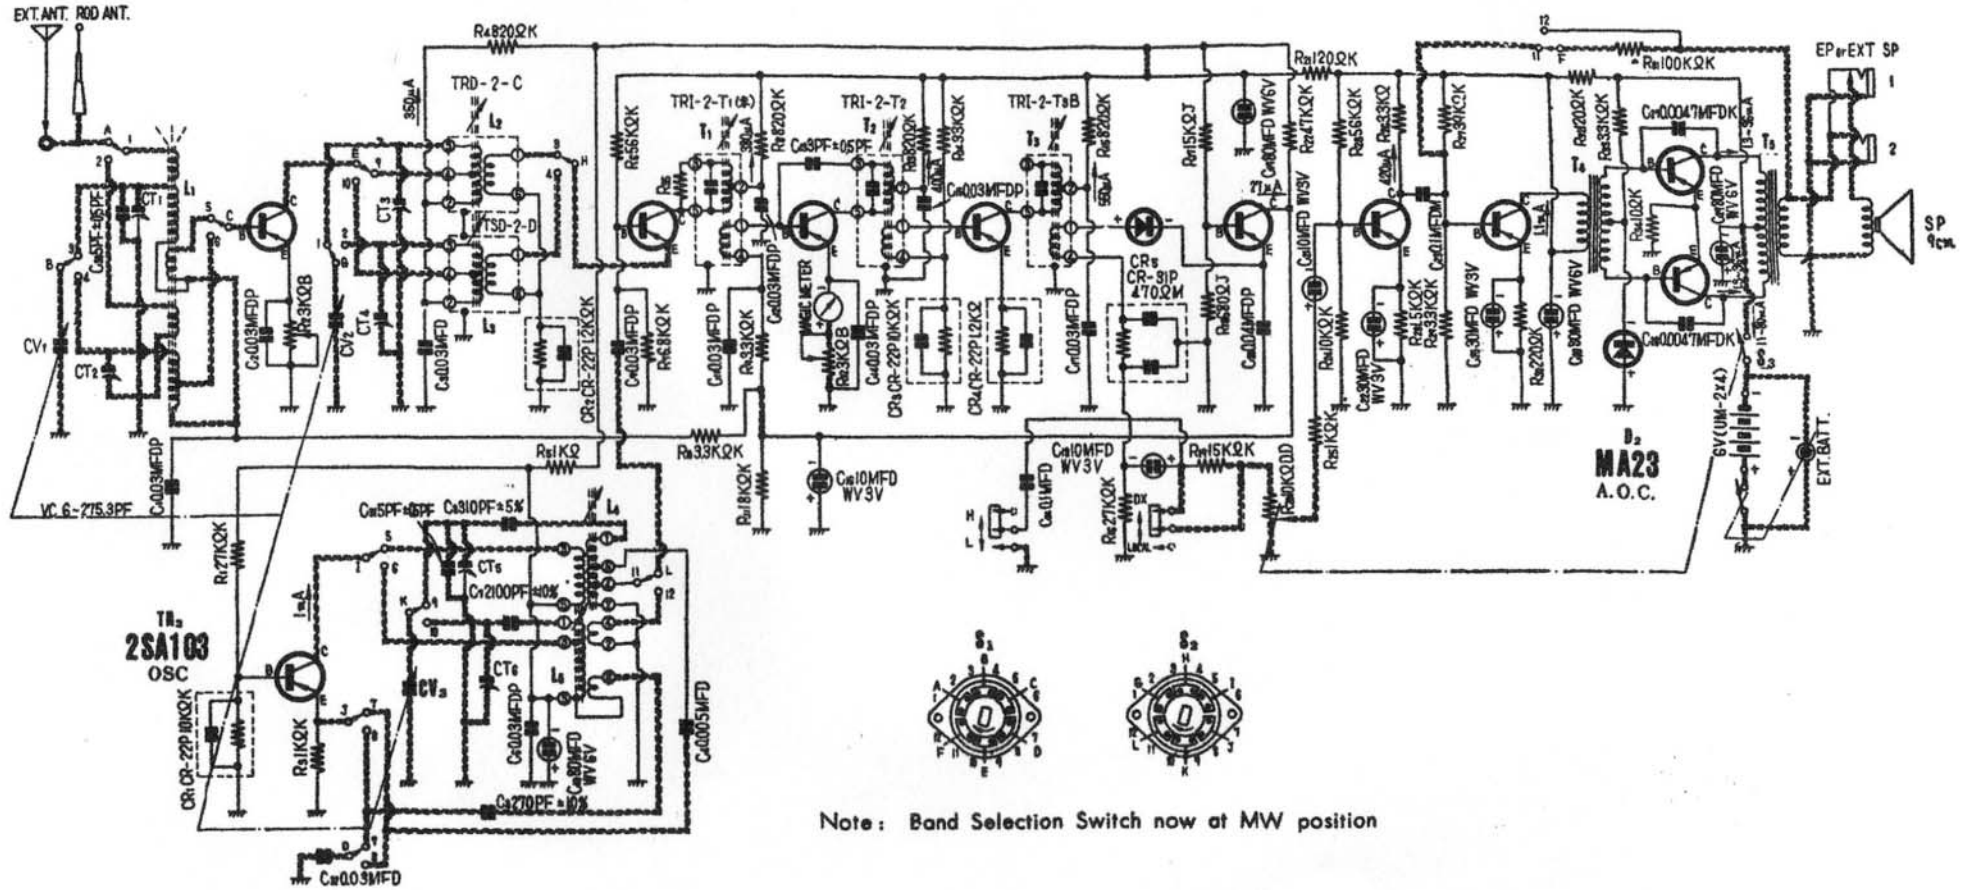

NATIONAL T-63H

TR.
2SA103
RF Amp.

TR.
2SA103
Mixer

TR.
2SA101
1st IF

TR.
2SA101
2nd IF

D.
0A70
AM Det.

TR.
2SB171
A.G.C.

TR.
2SB171
1st AF

TR.
2SB171
2nd AF

TR. TR.
2SB176x2
Output

Note: Band Selection Switch now at MW position