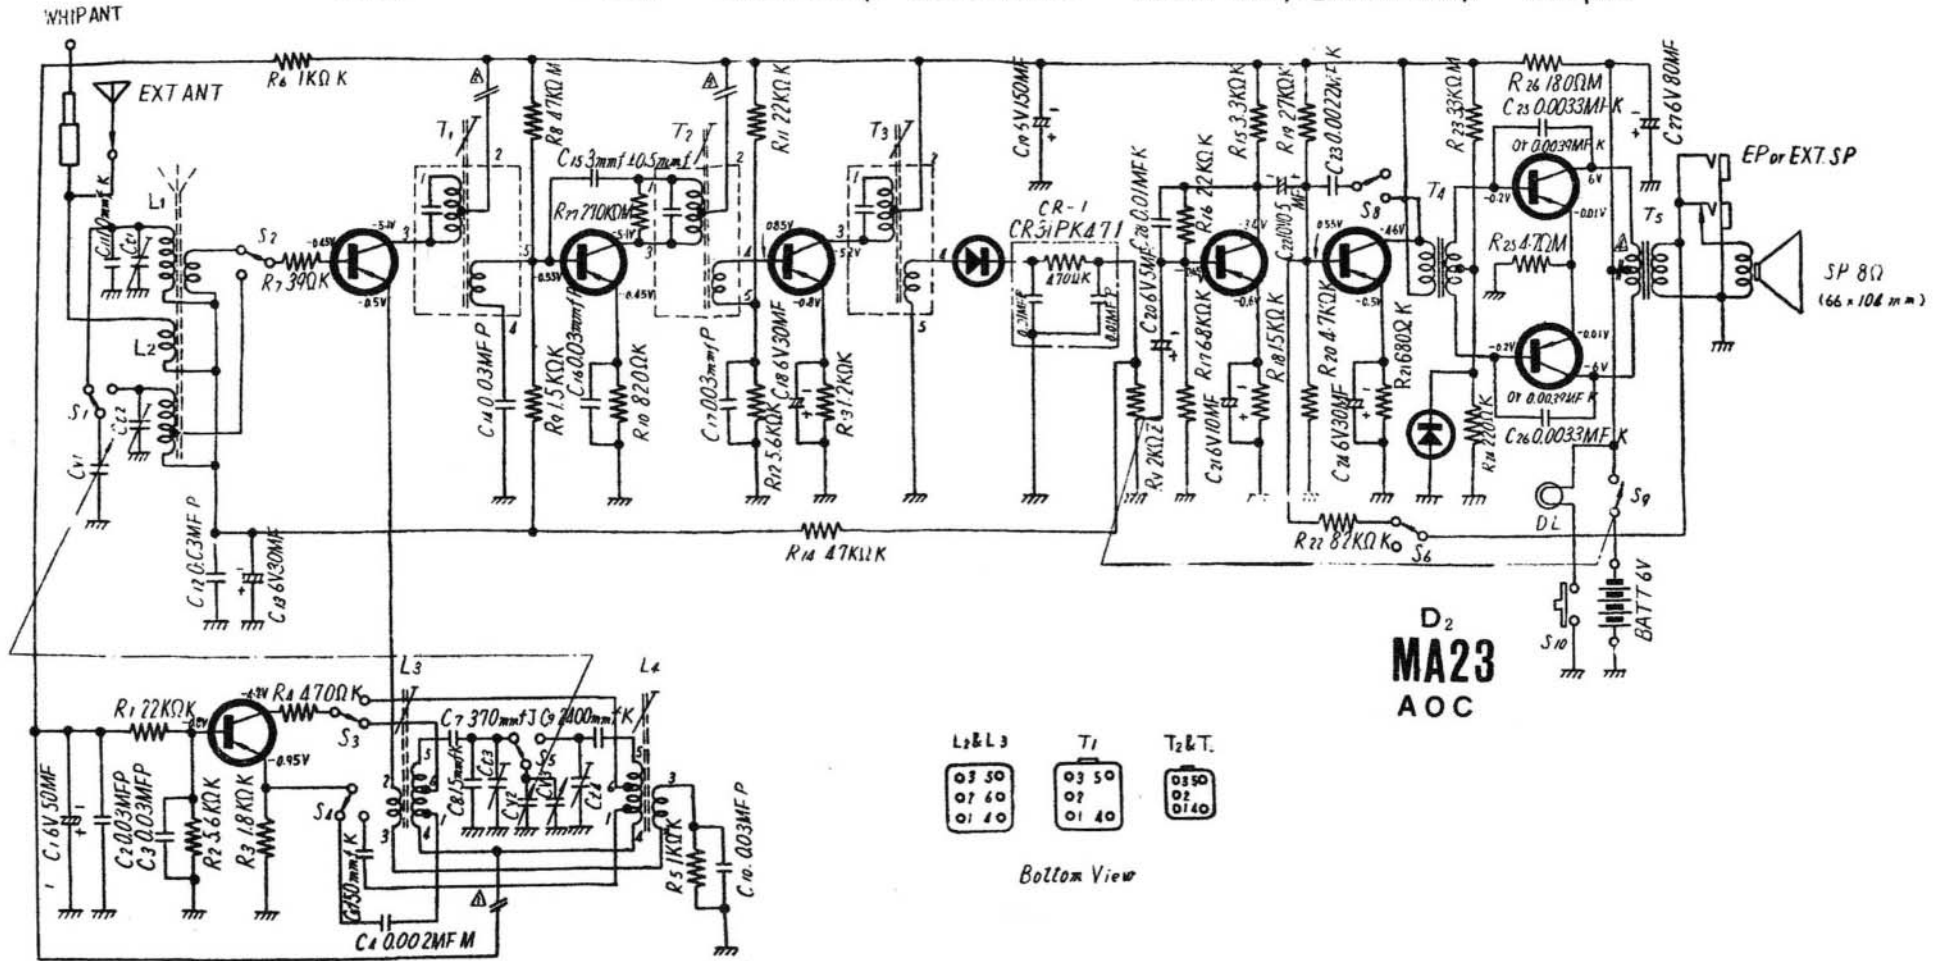

NATIONAL T-801 H

TR₂
2SA103
Mixer

TR₃
2SA101
1st IF. Amp

TR₄
2SA101
2nd IF. Amp

D₁
0A70
Det & A.G.C

TR₅
2SB173
1st AF. Amp

TR₆
2SB173
2nd AF. Amp

TR₇ TR_K
2SB176 × 2
Out put

TR₁
2SA103
Local. osc

※ Please kindly amend TR₆ 2SA173 to 2SB171.