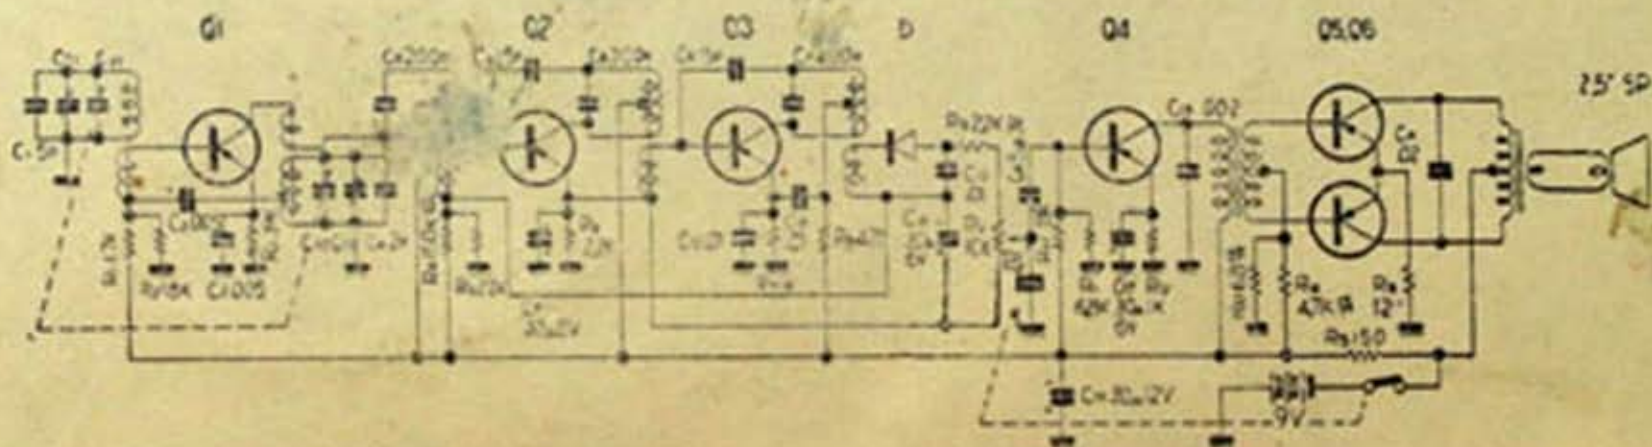

# OLYMPIC 6 TRANSISTOR RADIO MODEL 666

SUPERHETERODYNE: TUNING RANGE 530-1750 KC

Civil defense frequencies 640kc and 1240kc indicated by symbol ▲ on dial face.

BATTERY: RAY-O-VAC 1600 9V, or SIMILAR  
COLORS: BLUE. GREEN. MAROON. GREY