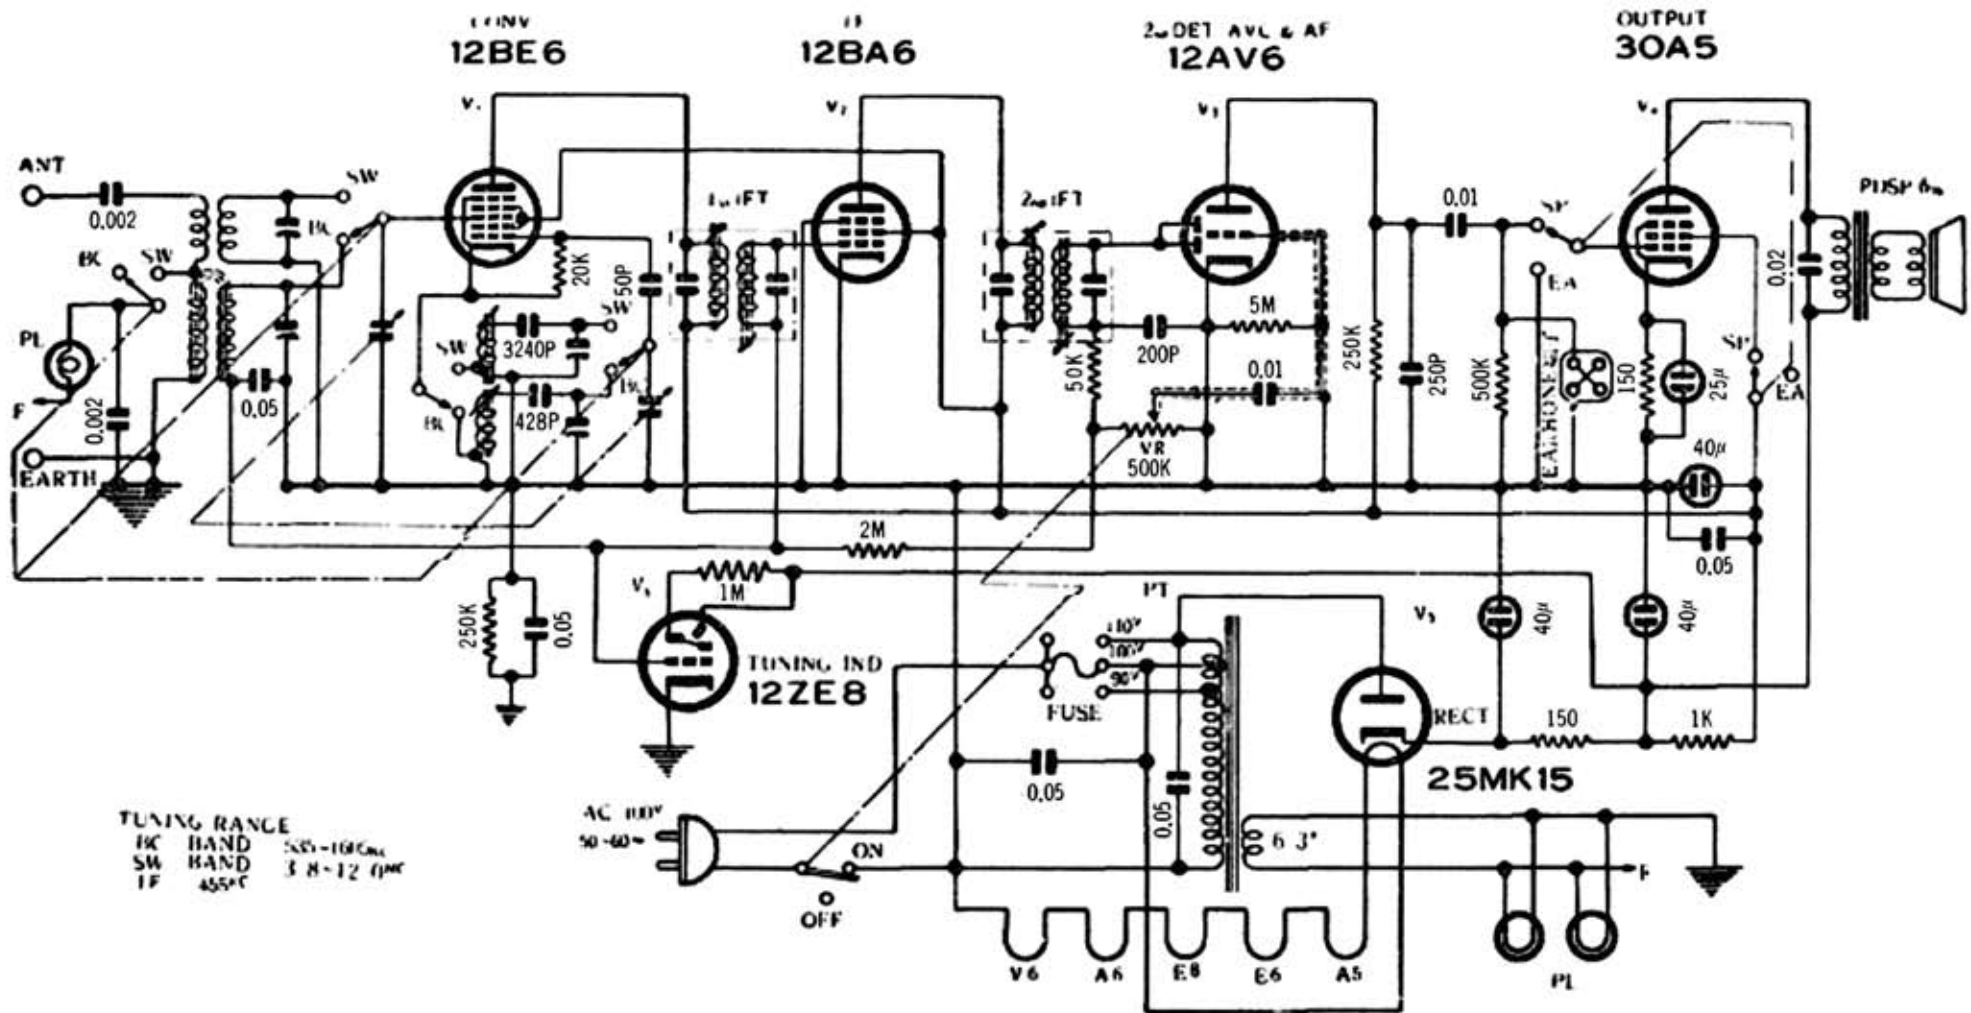

ONKYO 2-BAND ALLWAVE SUPER RADIO OS-220

TUNING RANGE
 KC BAND 565-1000mc
 SW BAND 3.8-12 mc
 IF 455kc