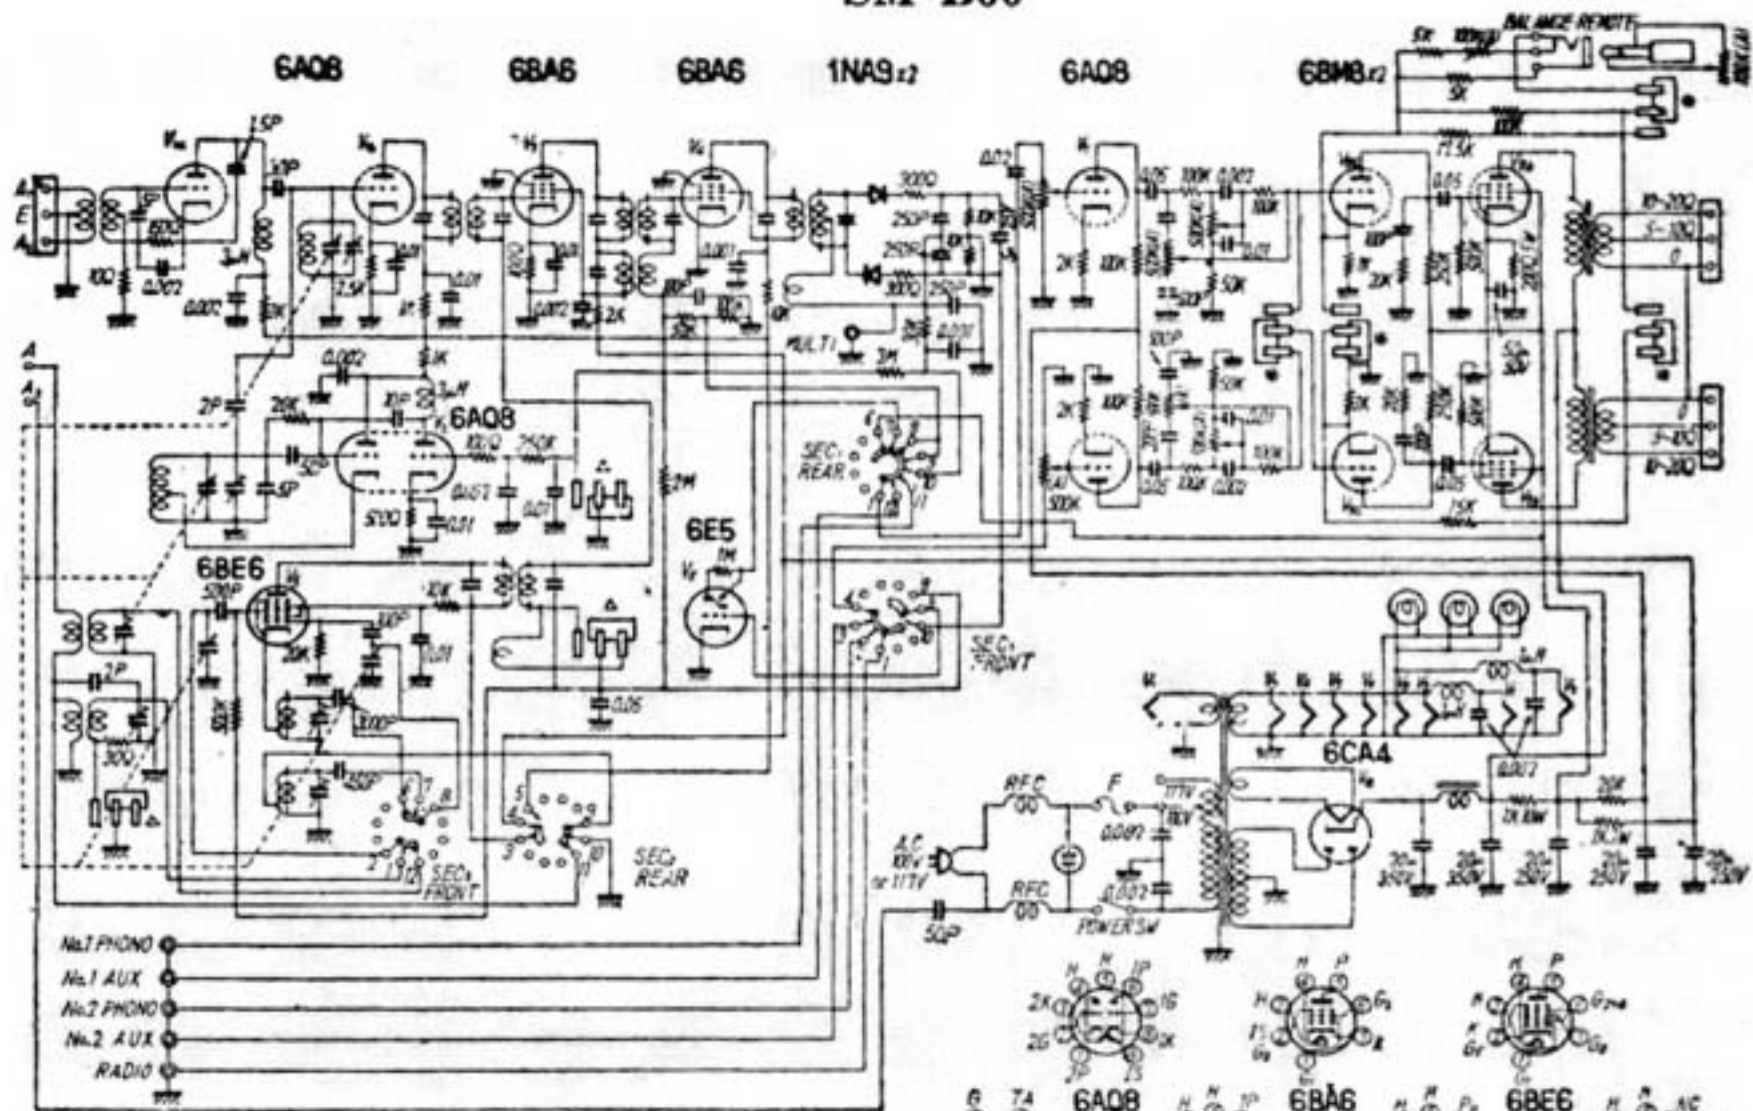

# SM-B60

SELECTOR { 1. SW  
 2. MW  
 3. FM  
 4. AMONO  
 5. AUX

SLIDES { No.1 MONO → STEREO  
 No.2 AFC OFF → AFC ON  
 SOFT → HFI