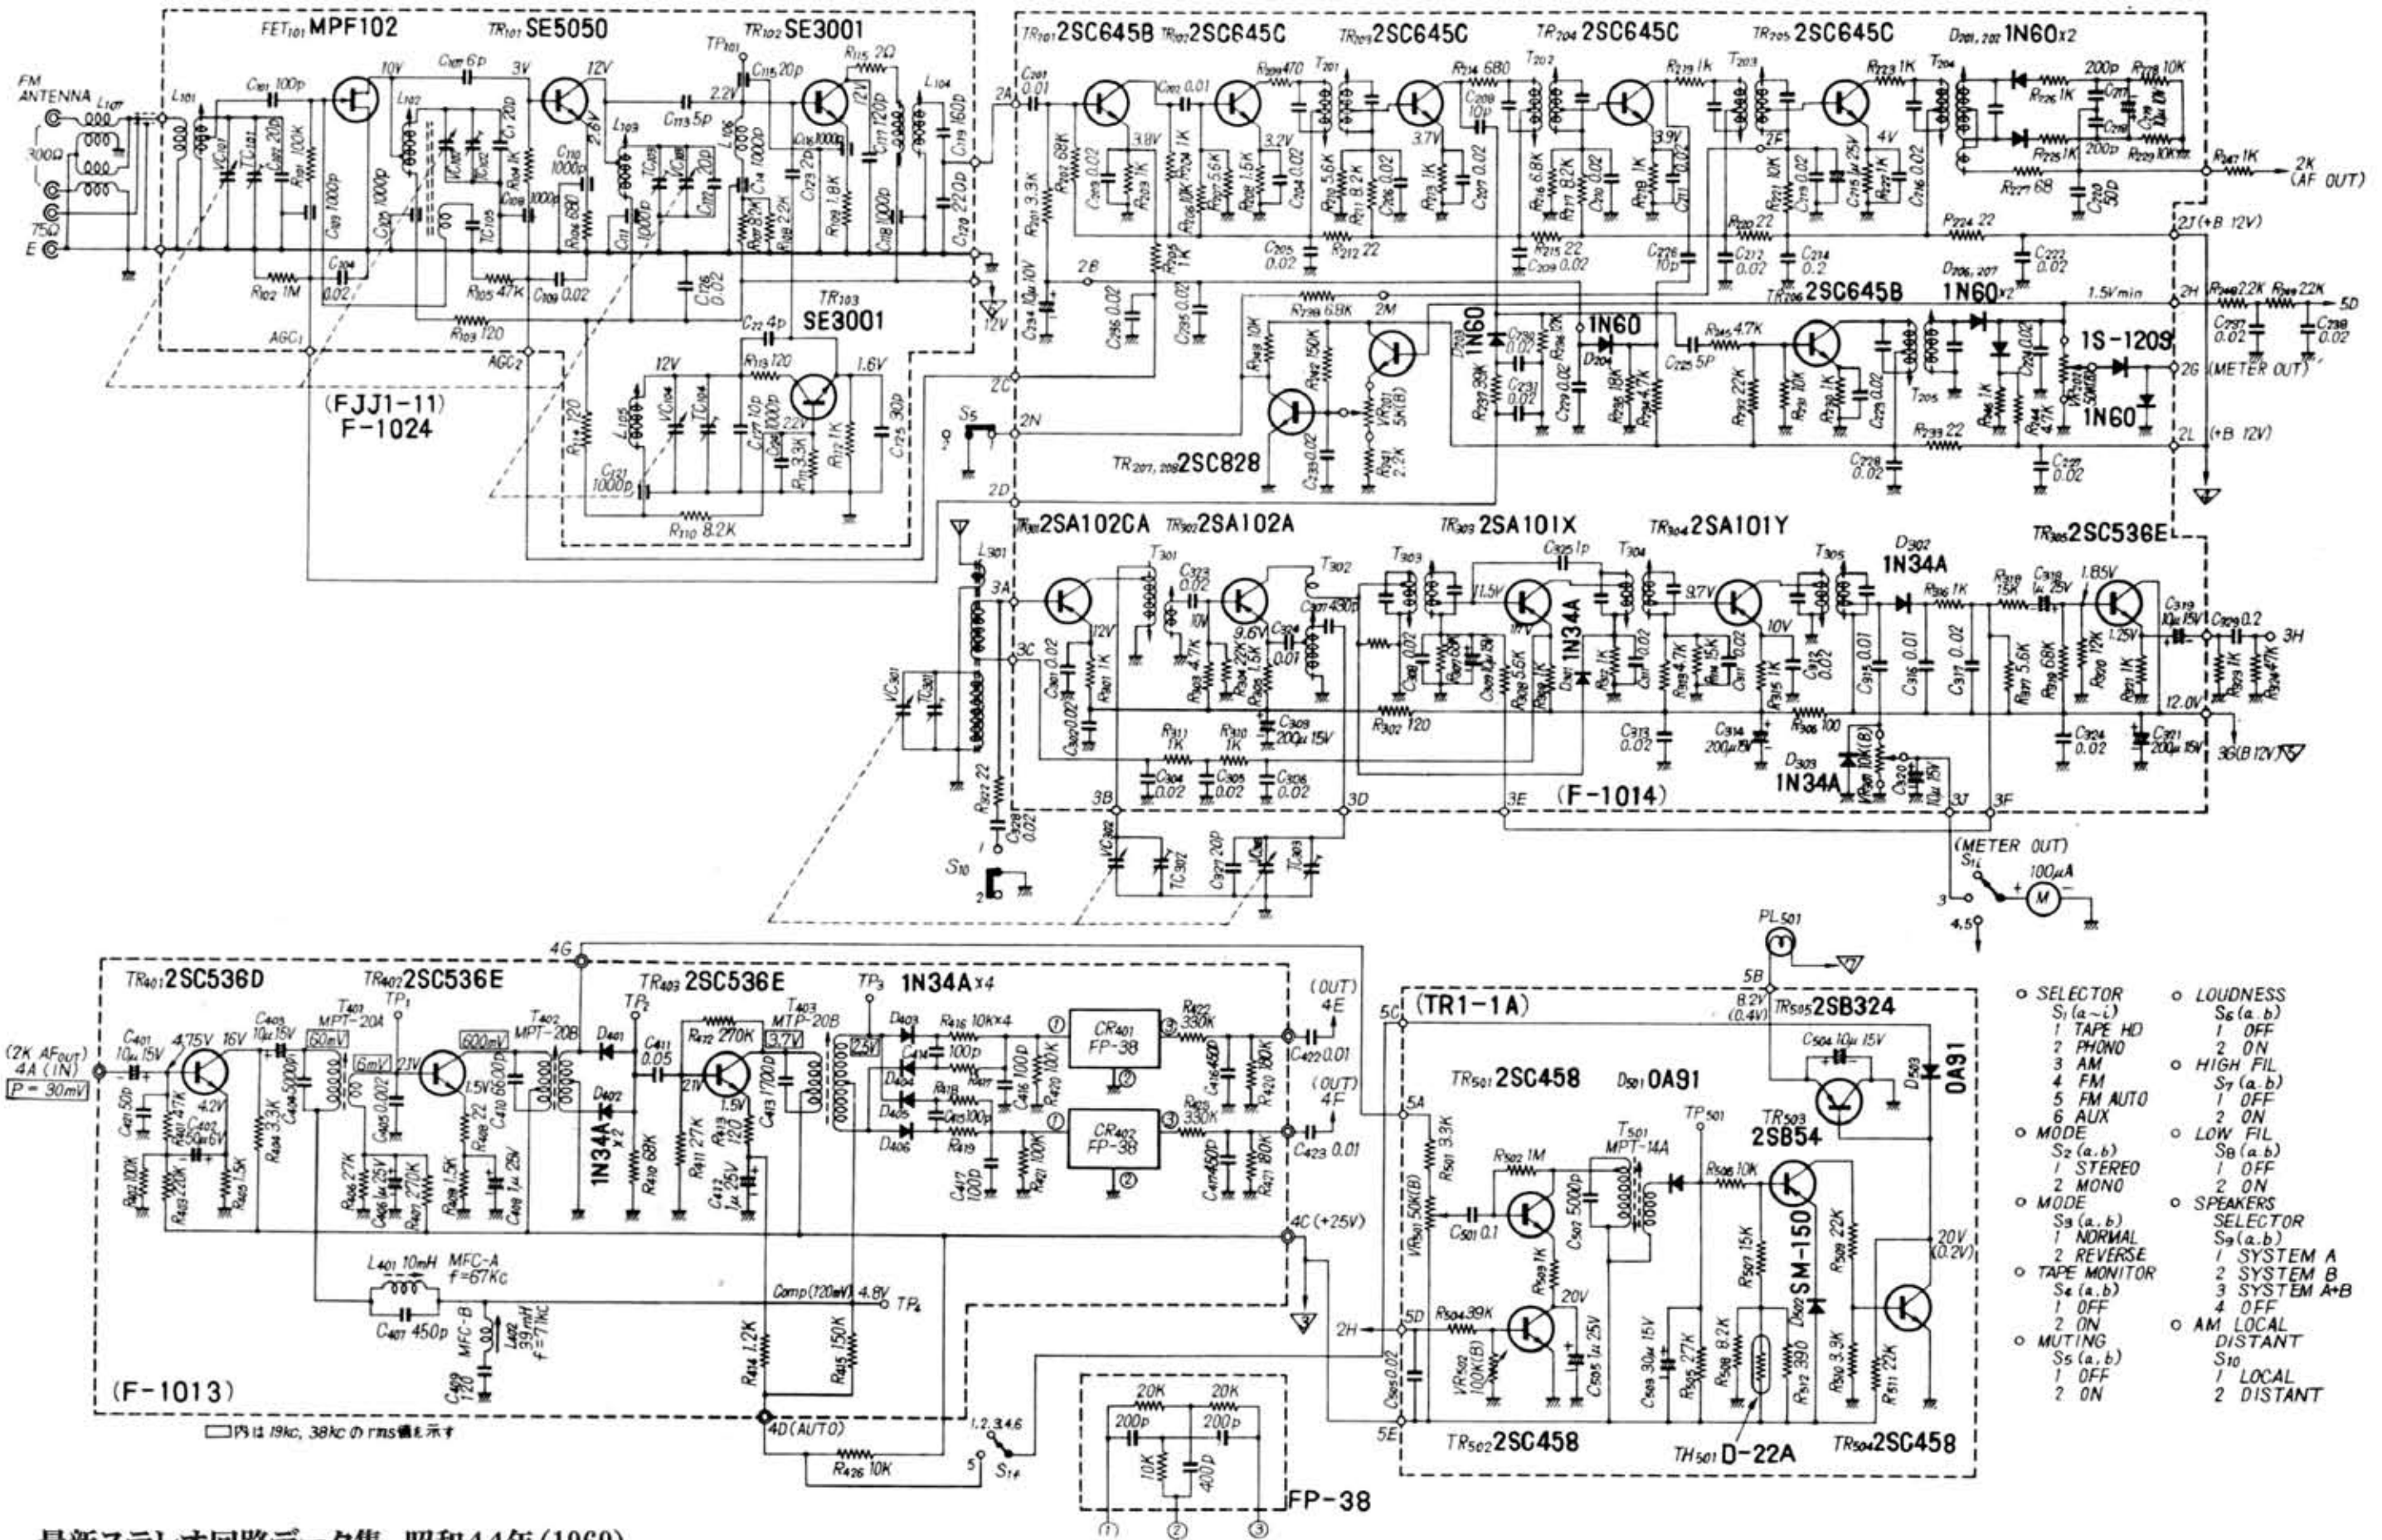

山水 SAX-2000

- SELECTOR
S1(a-i)
1 TAPE HD
2 PHONO
3 AM
4 FM
5 FM AUTO
6 AUX
- MODE
S2(a,b)
1 STEREO
2 MONO
- MODE
S3(a,b)
1 NORMAL
2 REVERSE
- TAPE MONITOR
S4(a,b)
1 OFF
2 ON
- MUTING
S5(a,b)
1 OFF
2 ON
- LOUDNESS
S6(a,b)
1 OFF
2 ON
- HIGH FIL
S7(a,b)
1 OFF
2 ON
- LOW FIL
S8(a,b)
1 OFF
2 ON
- SPEAKERS
SELECTOR
S9(a,b)
1 SYSTEM A
2 SYSTEM B
3 SYSTEM A+B
4 OFF
- AM LOCAL
DISTANT
S10
1 LOCAL
2 DISTANT

山水 SAX-2000