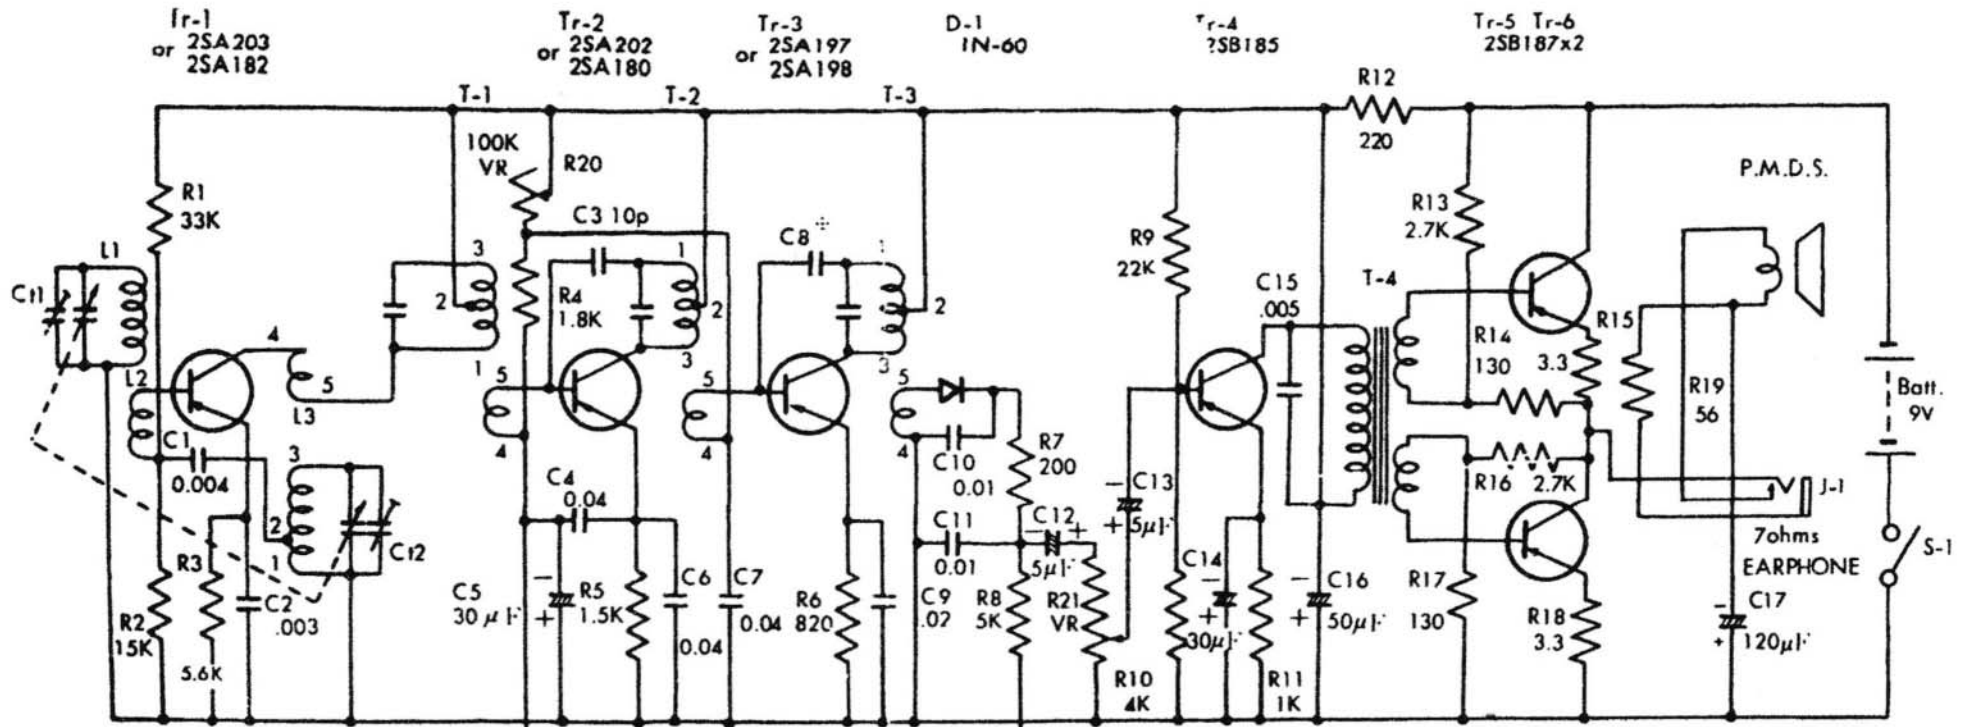

# SANYO 6C-32

\* C8 7pF---2SA197or2SA198 (C<sub>c</sub>8pF-14pF) No.5  
 10pF---2SA197or2SA198 (C<sub>c</sub>14pF-18pF) No.6

CHANGE R10 4K → 6.8K  
 R14 3.3 → 4.7  
 R18 3.3 → 4.7