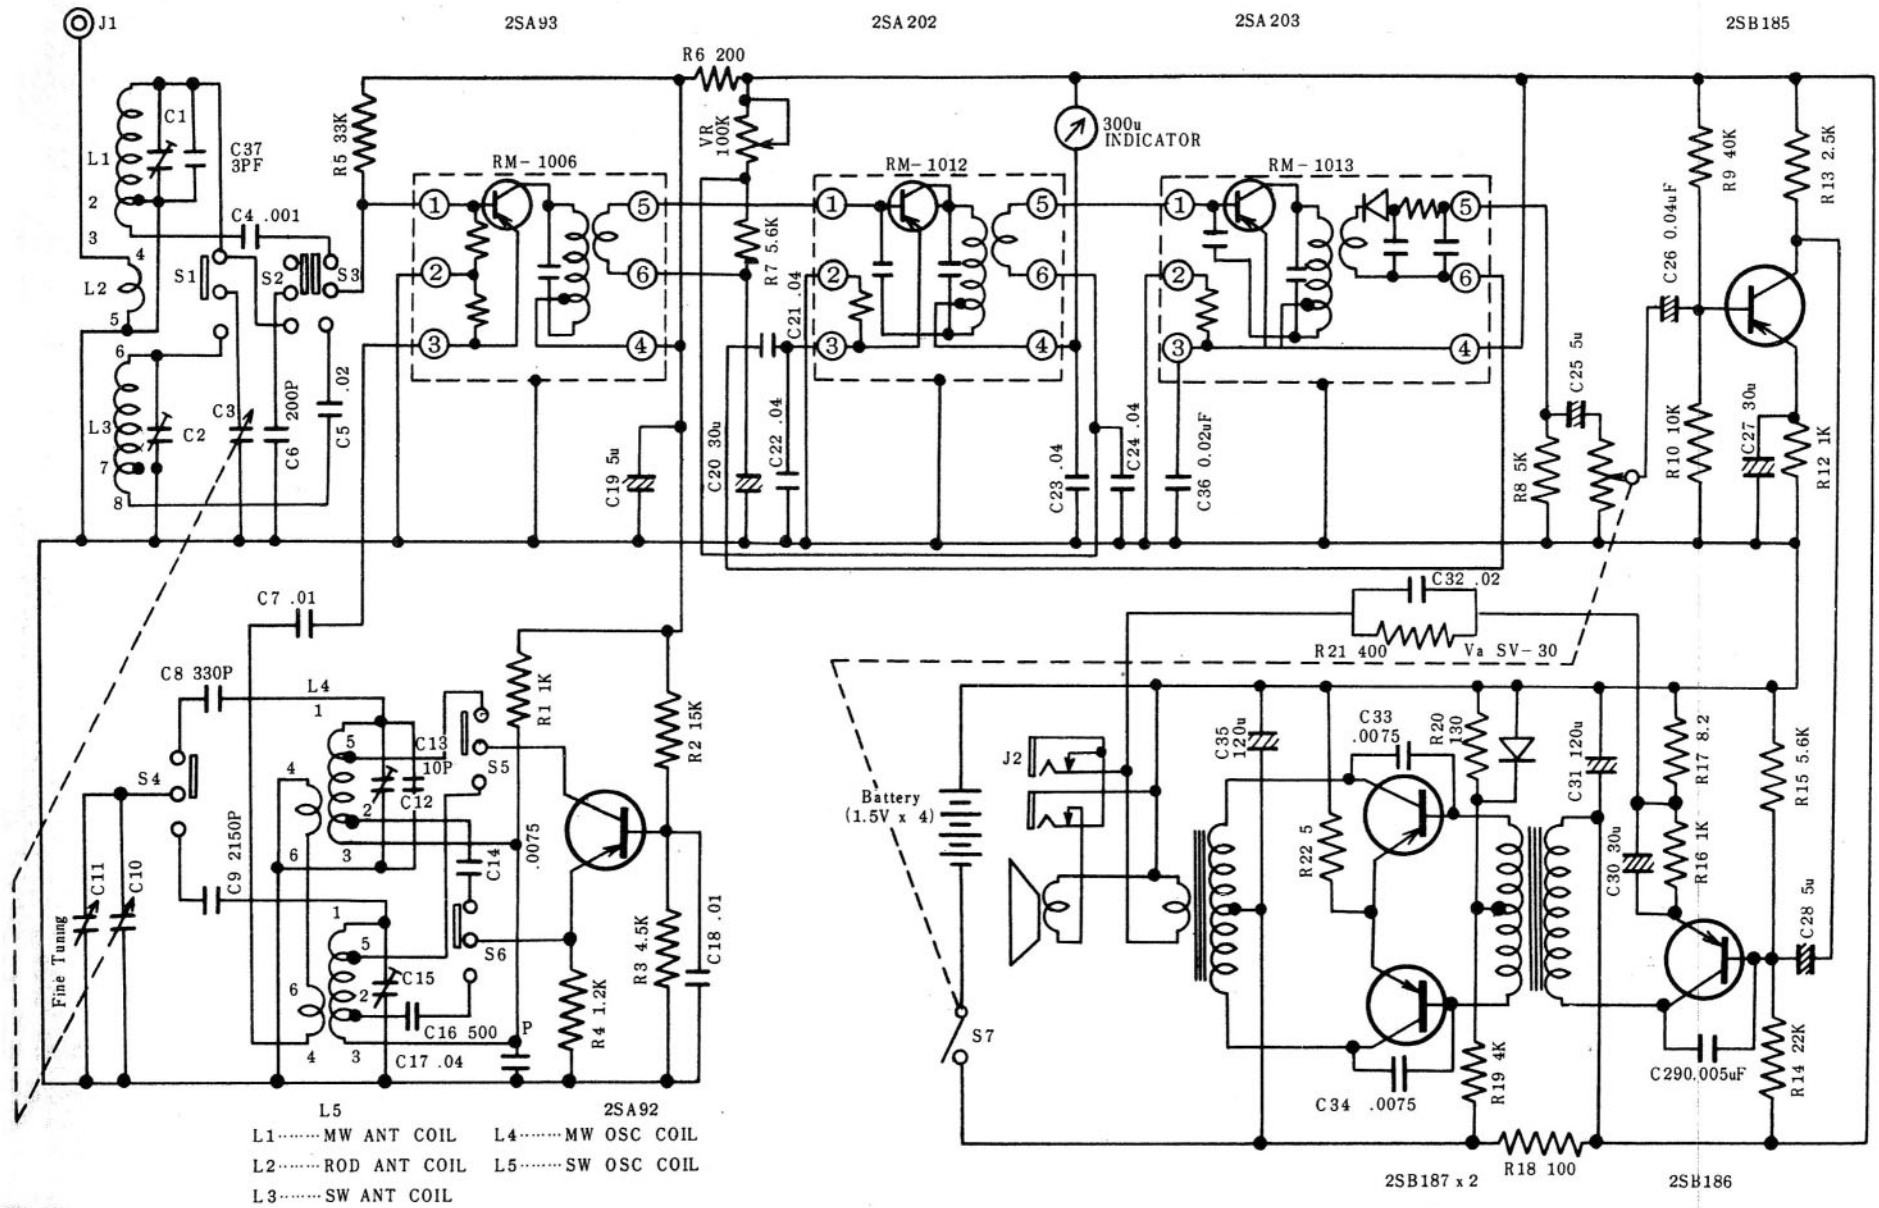

8S-P14型 配線図

Mercury **8S-P14**

Mercury 8S-P14

SANYO 8S-P14

- L1----BC ANT COIL
- L2----ROD ANT COIL
- L3----SW ANT COIL
- L4----BC OSC COIL
- L5----SW OSC COIL