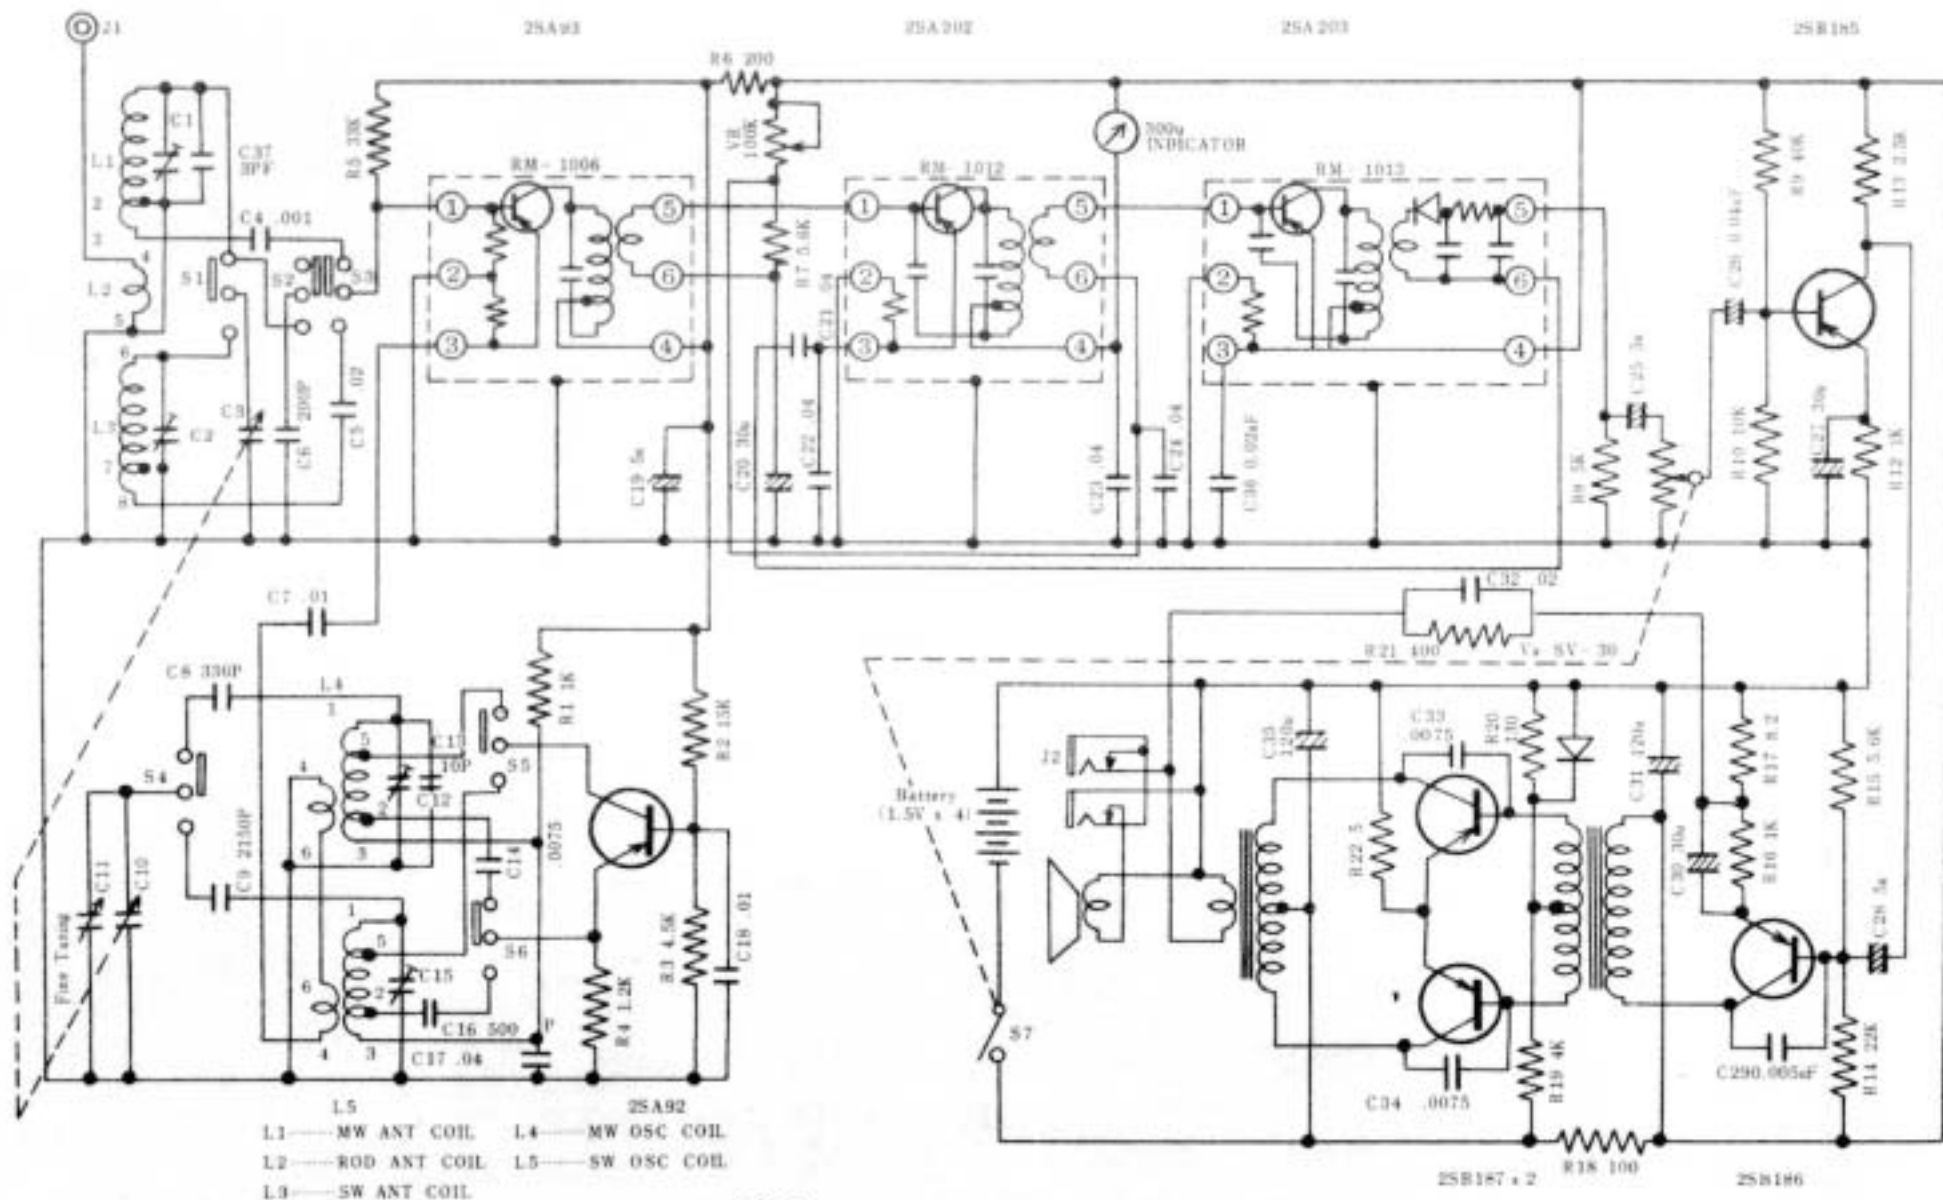

8S-P14型 配線図

Mercury **8S-P14**

Mercury 8S-P14

SANYO 8S-P14

- L1----BC ANT COIL
- L2----ROD ANT COIL
- L3----SW ANT COIL
- L4----BC OSC COIL
- L5----SW OSC COIL