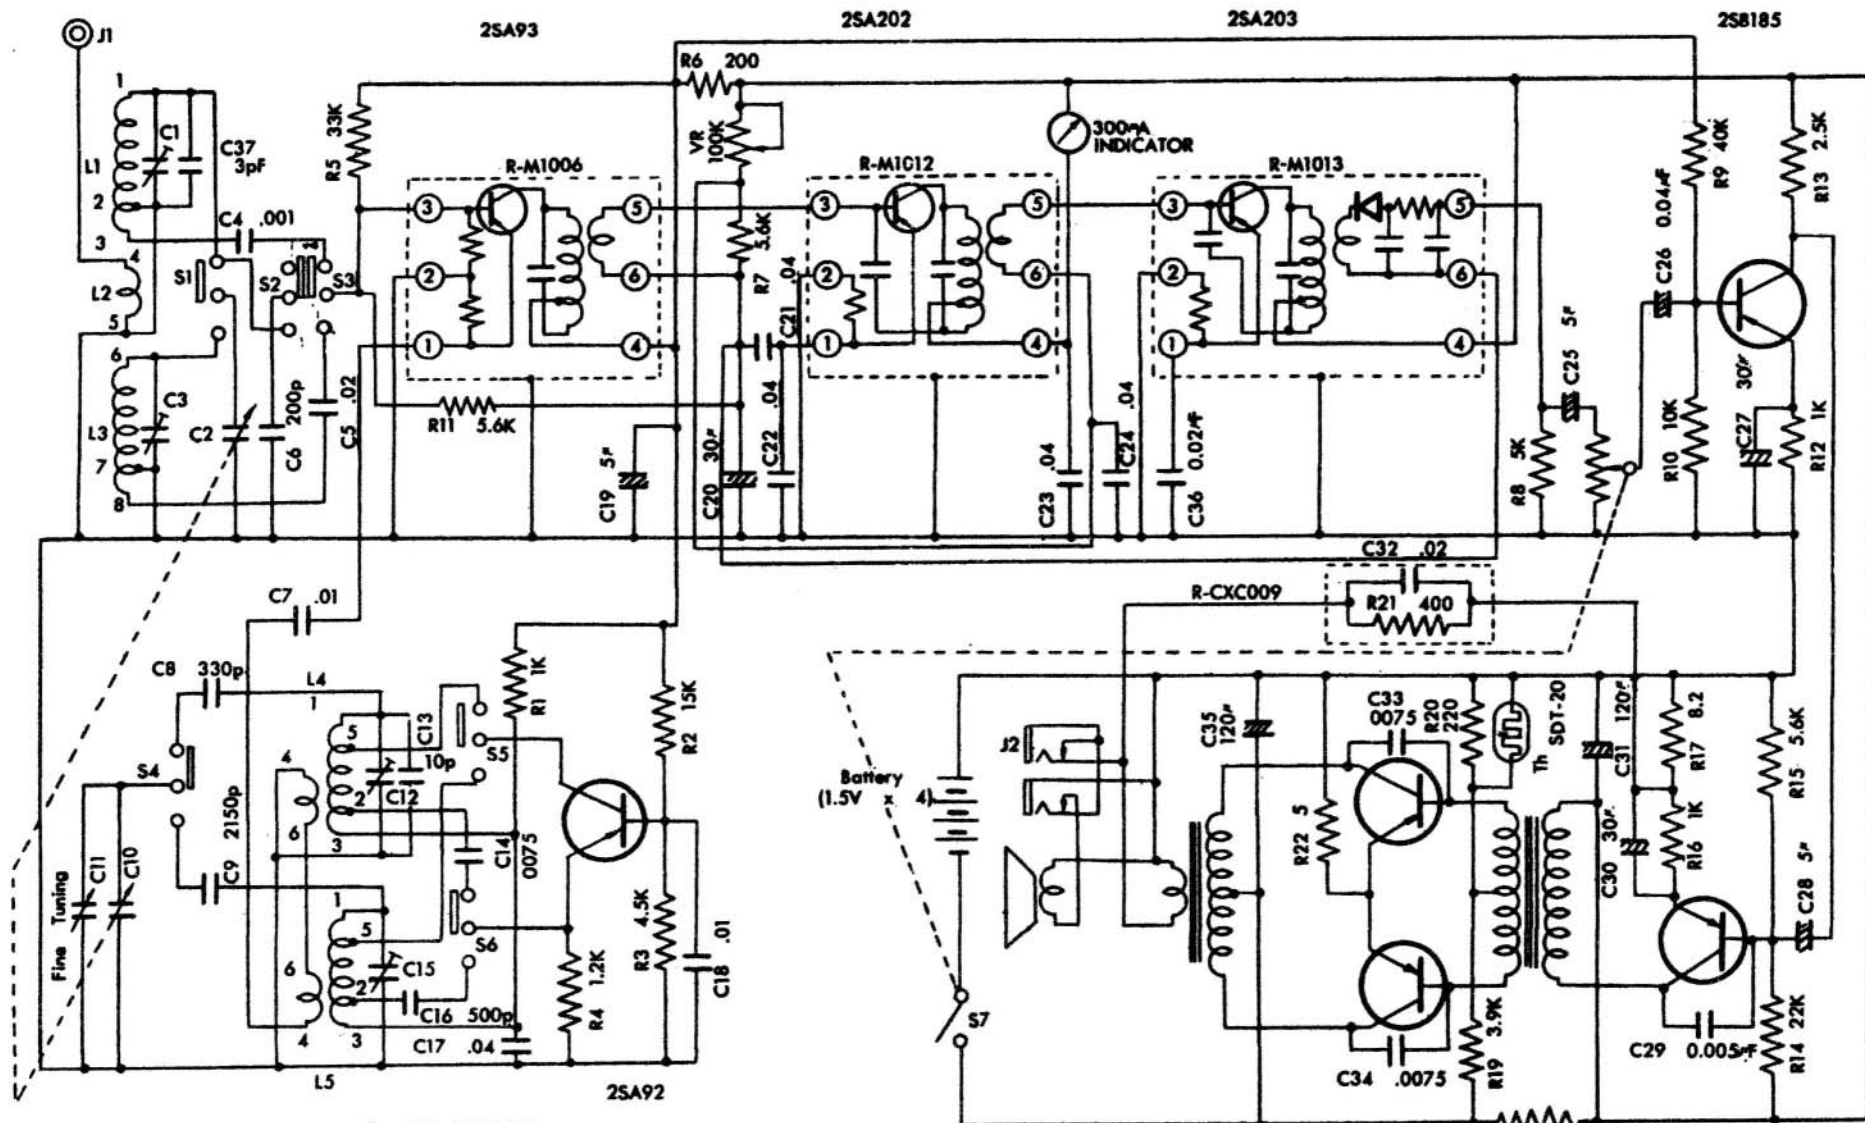

8S-P14型 配線図

Mercury **8S-P14**

Mercury 8S-P14

SANYO 8S-P14

- L1----BC ANT COIL
- L2----ROD ANT COIL
- L3----SW ANT COIL
- L4----BC OSC COIL
- L5----SW OSC COIL