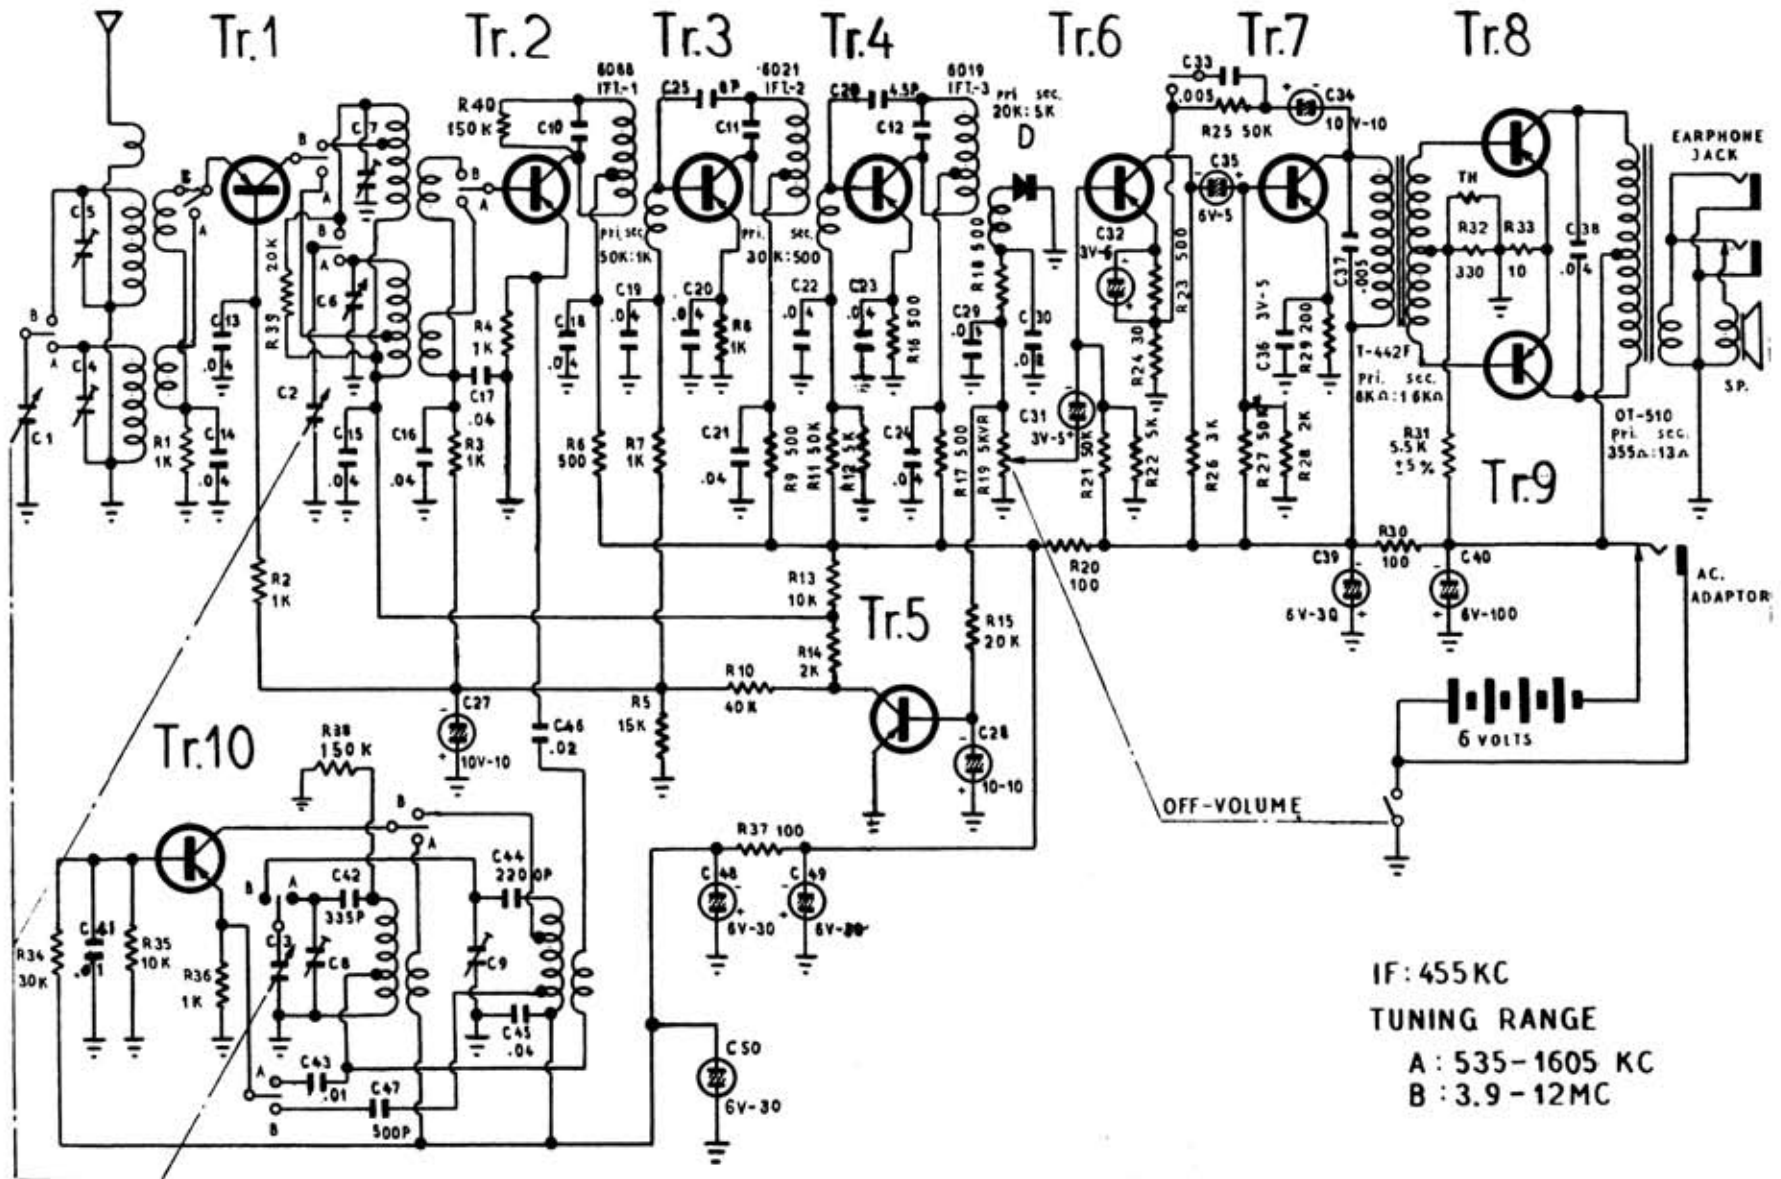

SHARP BX-326

IF: 455 KC
 TUNING RANGE
 A : 535-1605 KC
 B : 3.9-12 MC

SERVICE MANUAL