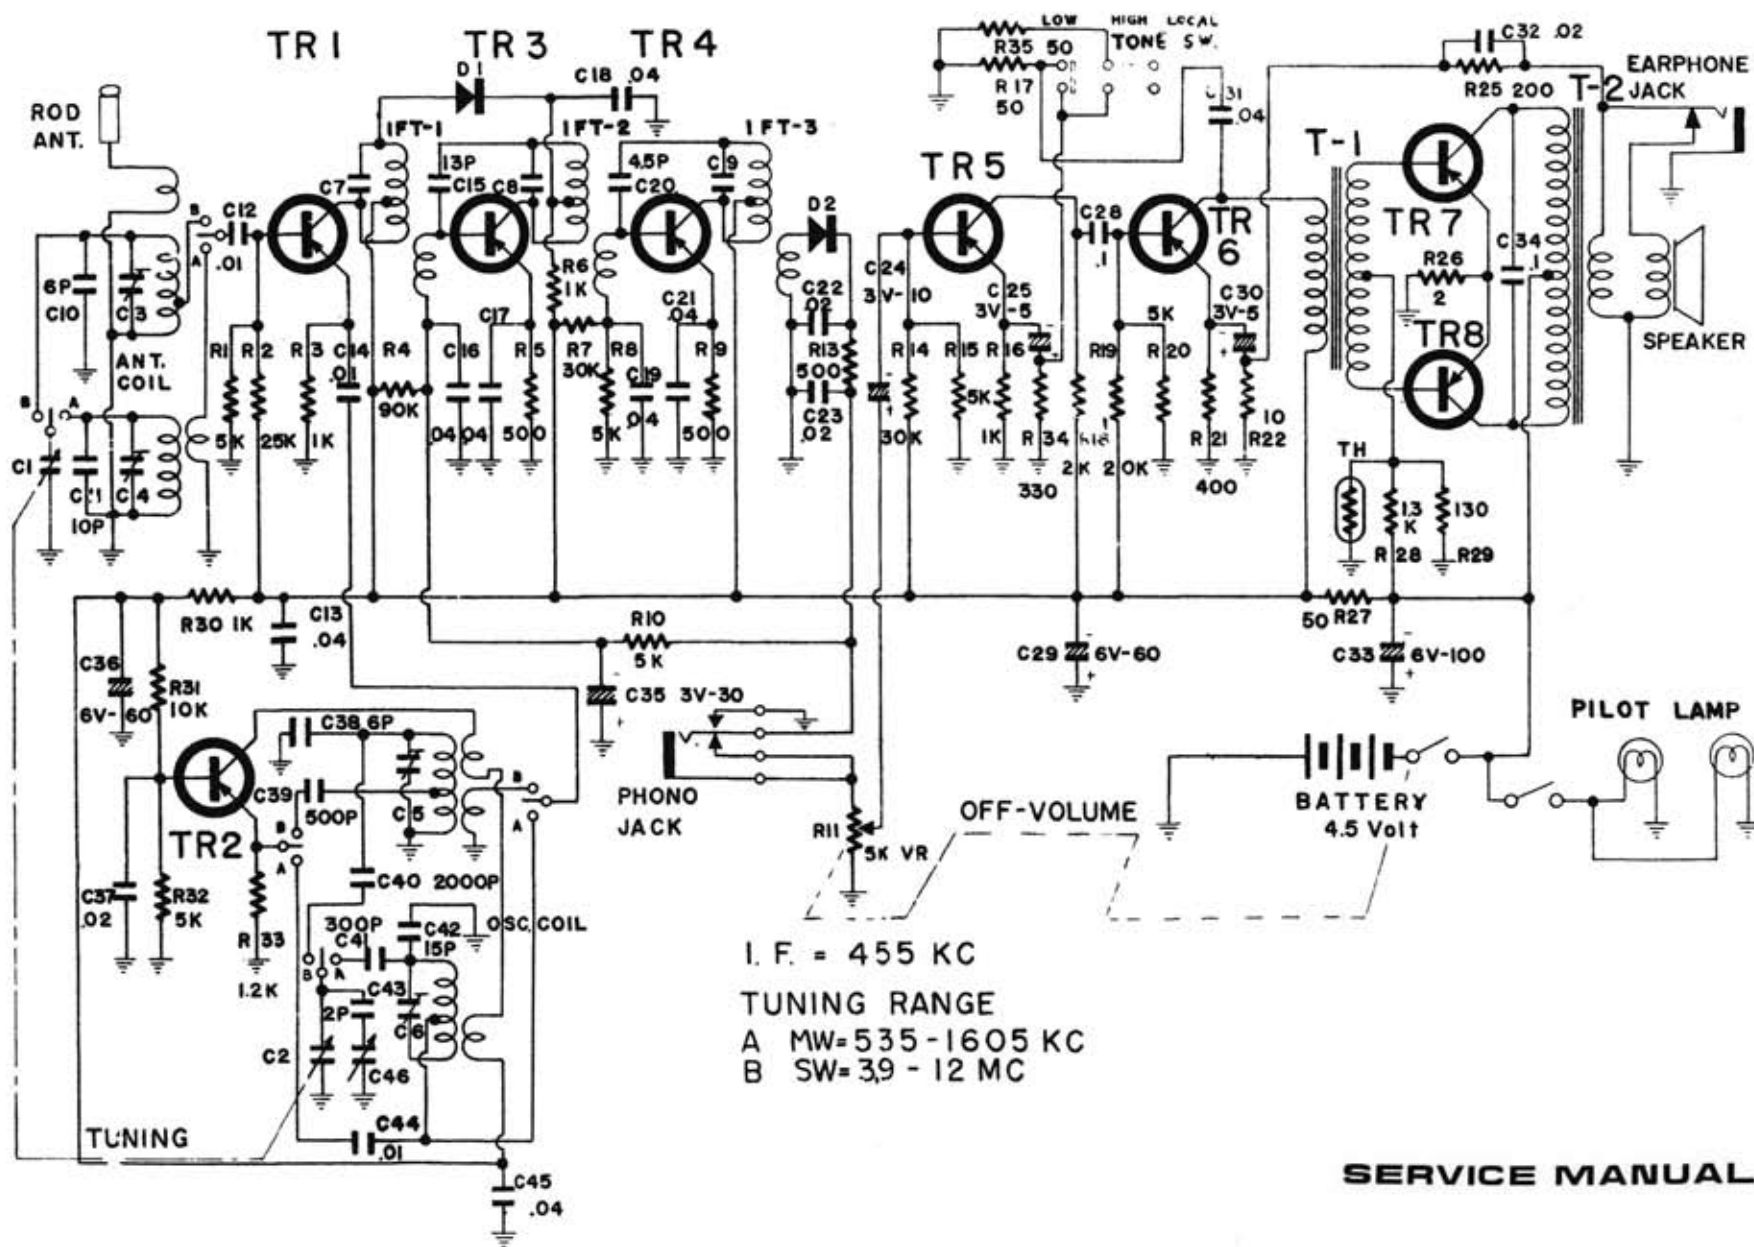

SHARP

BX-381

SERVICE MANUAL