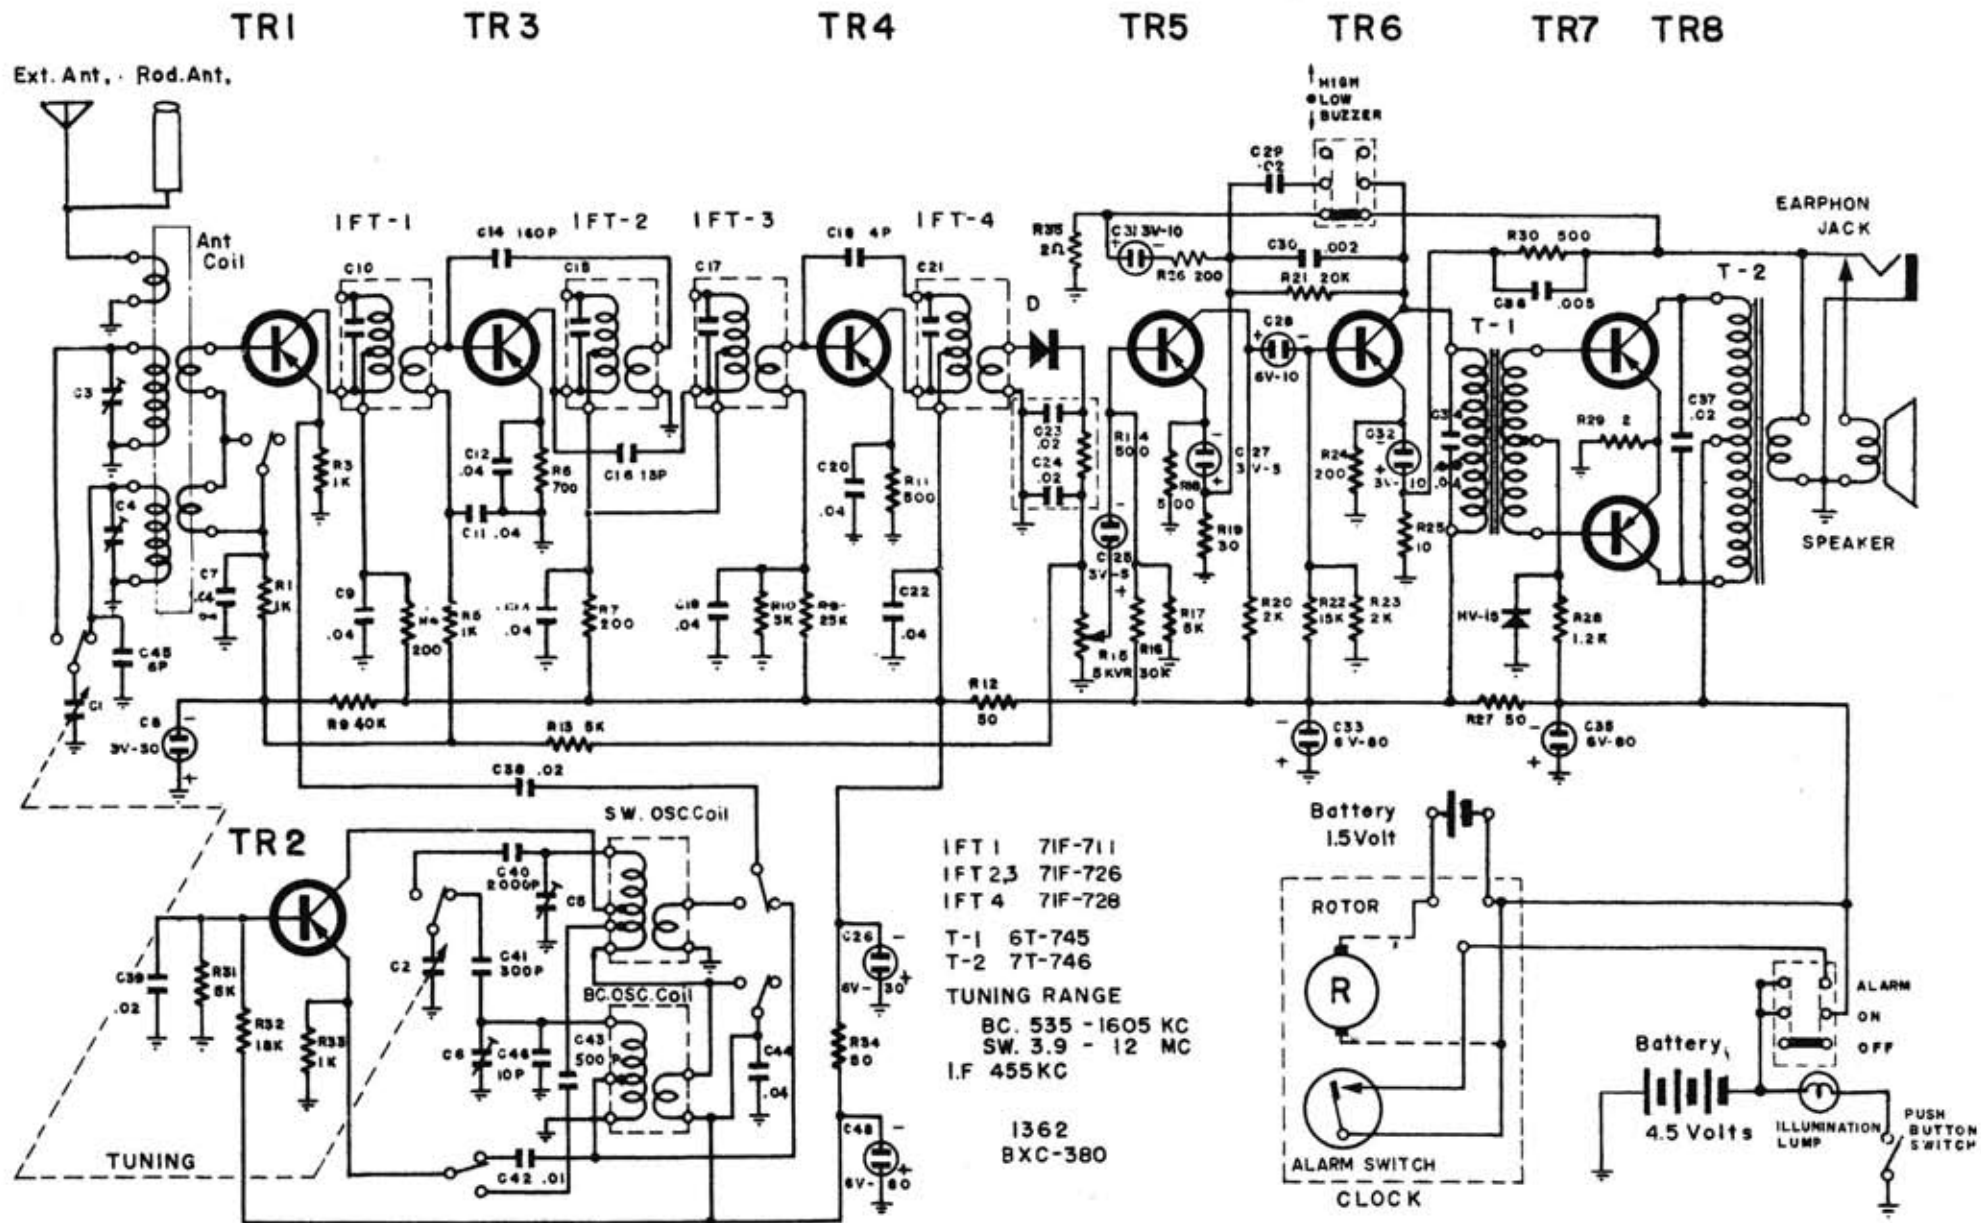

SHARP BXC-380

SERVICE MANUAL