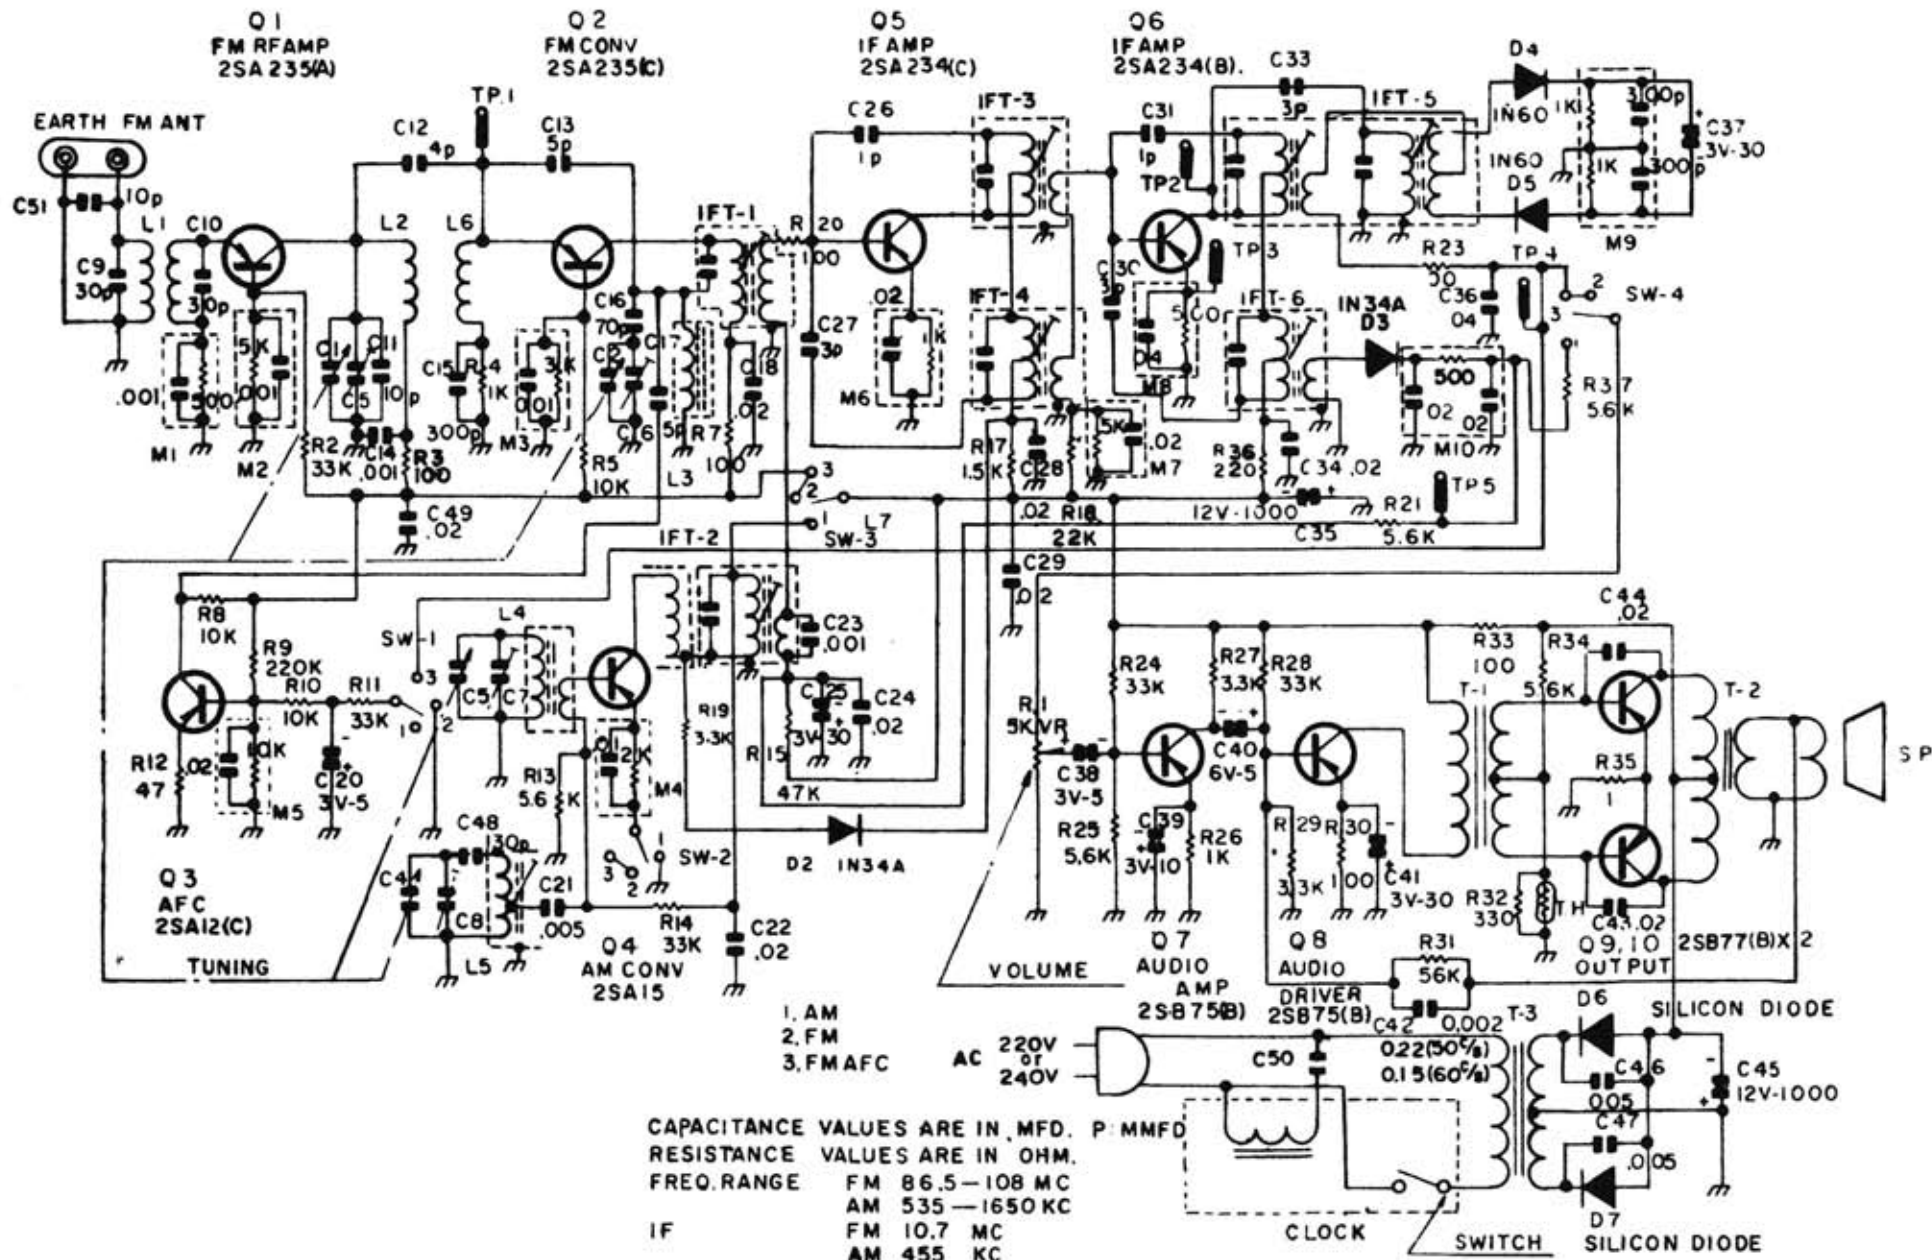

SHARP FXC-23

- 1. AM
- 2. FM
- 3. FM AFC

CAPACITANCE VALUES ARE IN .MFD.
 RESISTANCE VALUES ARE IN OHM.
 FREQ. RANGE FM 86.5-108 MC
 AM 535-1650 KC
 IF FM 10.7 MC
 AM 455 KC