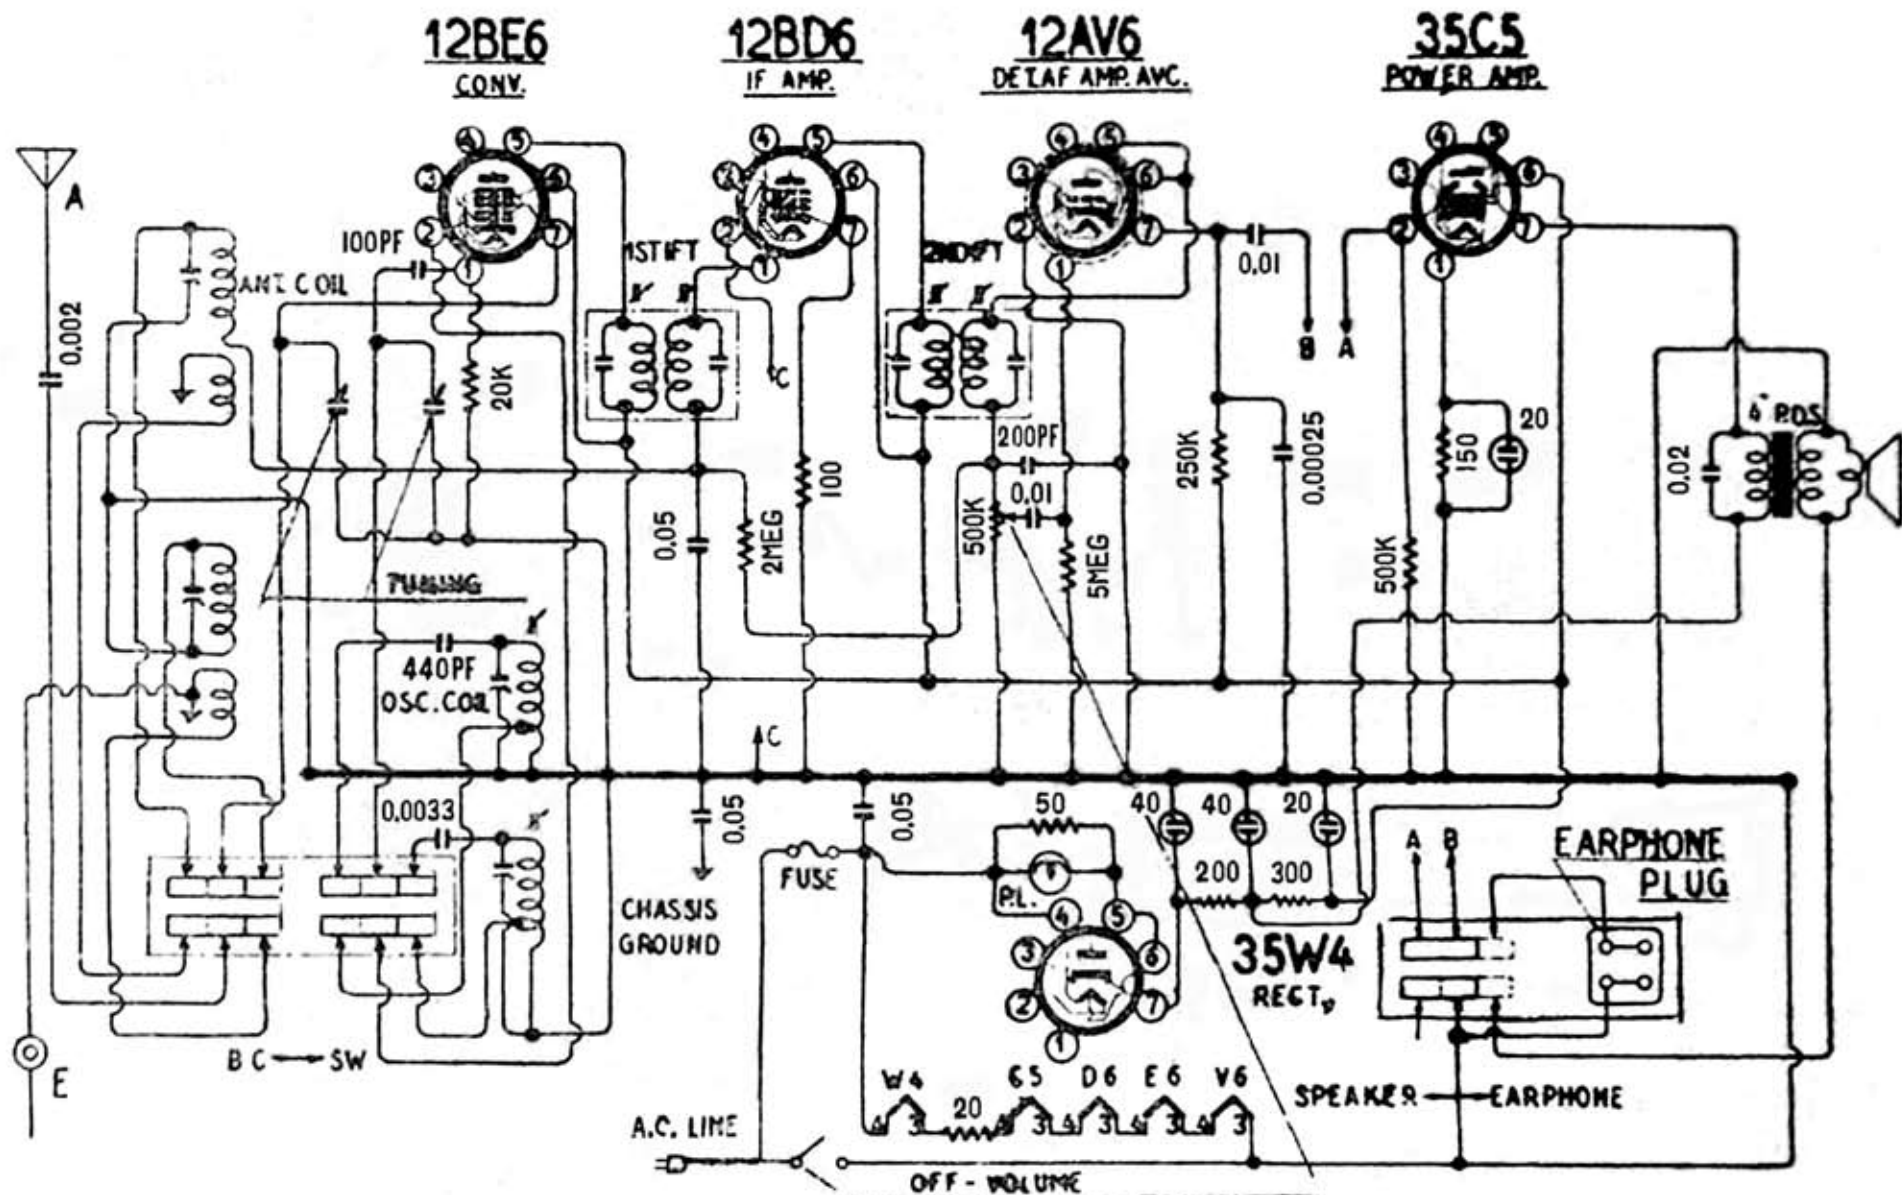

MODEL 5X-76

IF=455KC TUNING RANGE A 535-1605KC B 39-12MC