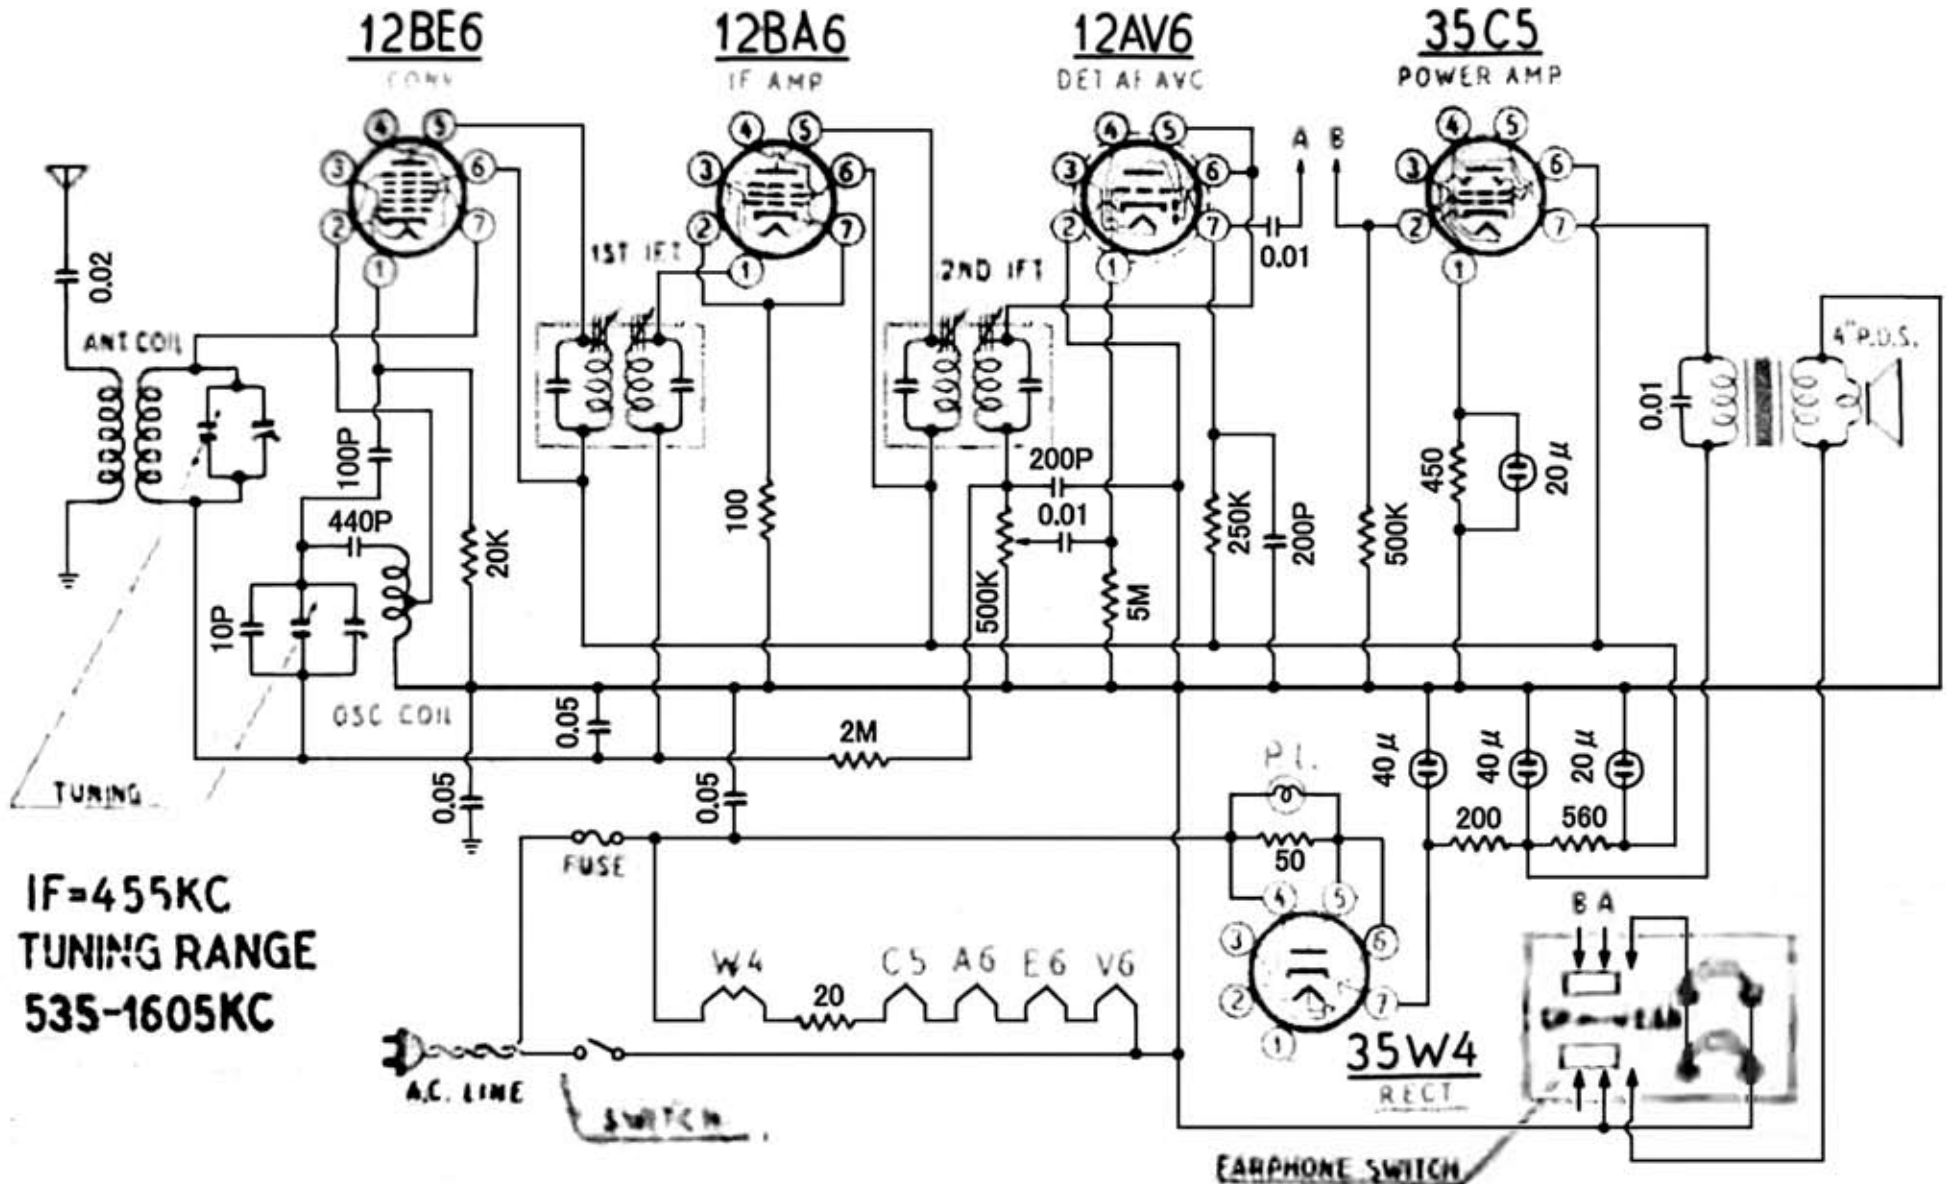

# MODEL 5Y-128

IF=455KC  
TUNING RANGE  
535-1605KC