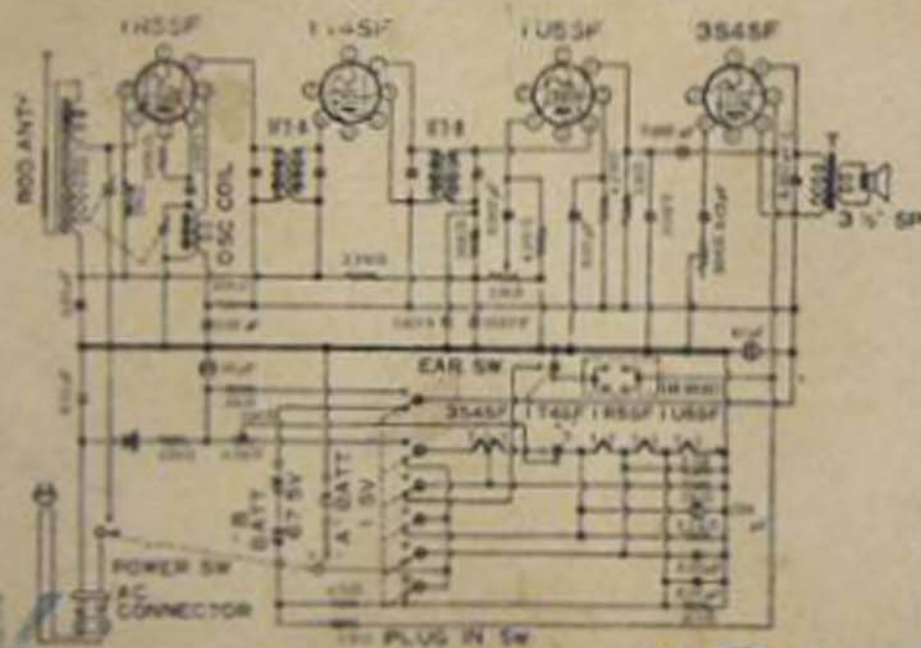

SILVER PORTABLE RADIO

SUPERHETERODYNE

MODEL SF - 600

RANGE 535-1650-KILOCYCLES

TUBES ① 1R5SF ② 1T4SF ③ 1U5SF ④ 3S4SF

② CHASSIS MOUNTING SCREWS ③

OPERATES FROM

100 volts AC-DC or self
contained batteries.

"A" 1.5 VOLTS TYPE UM-1

"B" 67.5 VOLTS TYPE BL-M145

SHIRASUNA DENKI MFG. CO., LTD.

OK FINAL INSPECT 6C176 28