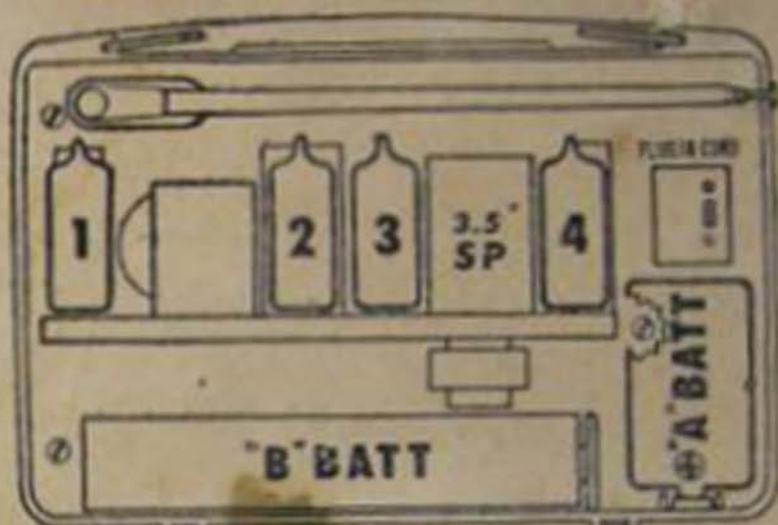

SILVER PORTABLE RADIO

SUPERHETERODYNE

MODEL SF - 600

RANGE 535-1650-KILOCYCLES

TUBES ① 1R5SF ② 1T4SF ③ 1U5SF ④ 3S4SF

② CHASSIS MOUNTING SCREWS ③

OPERATES FROM

100 volts AC-DC or self
contained batteries.