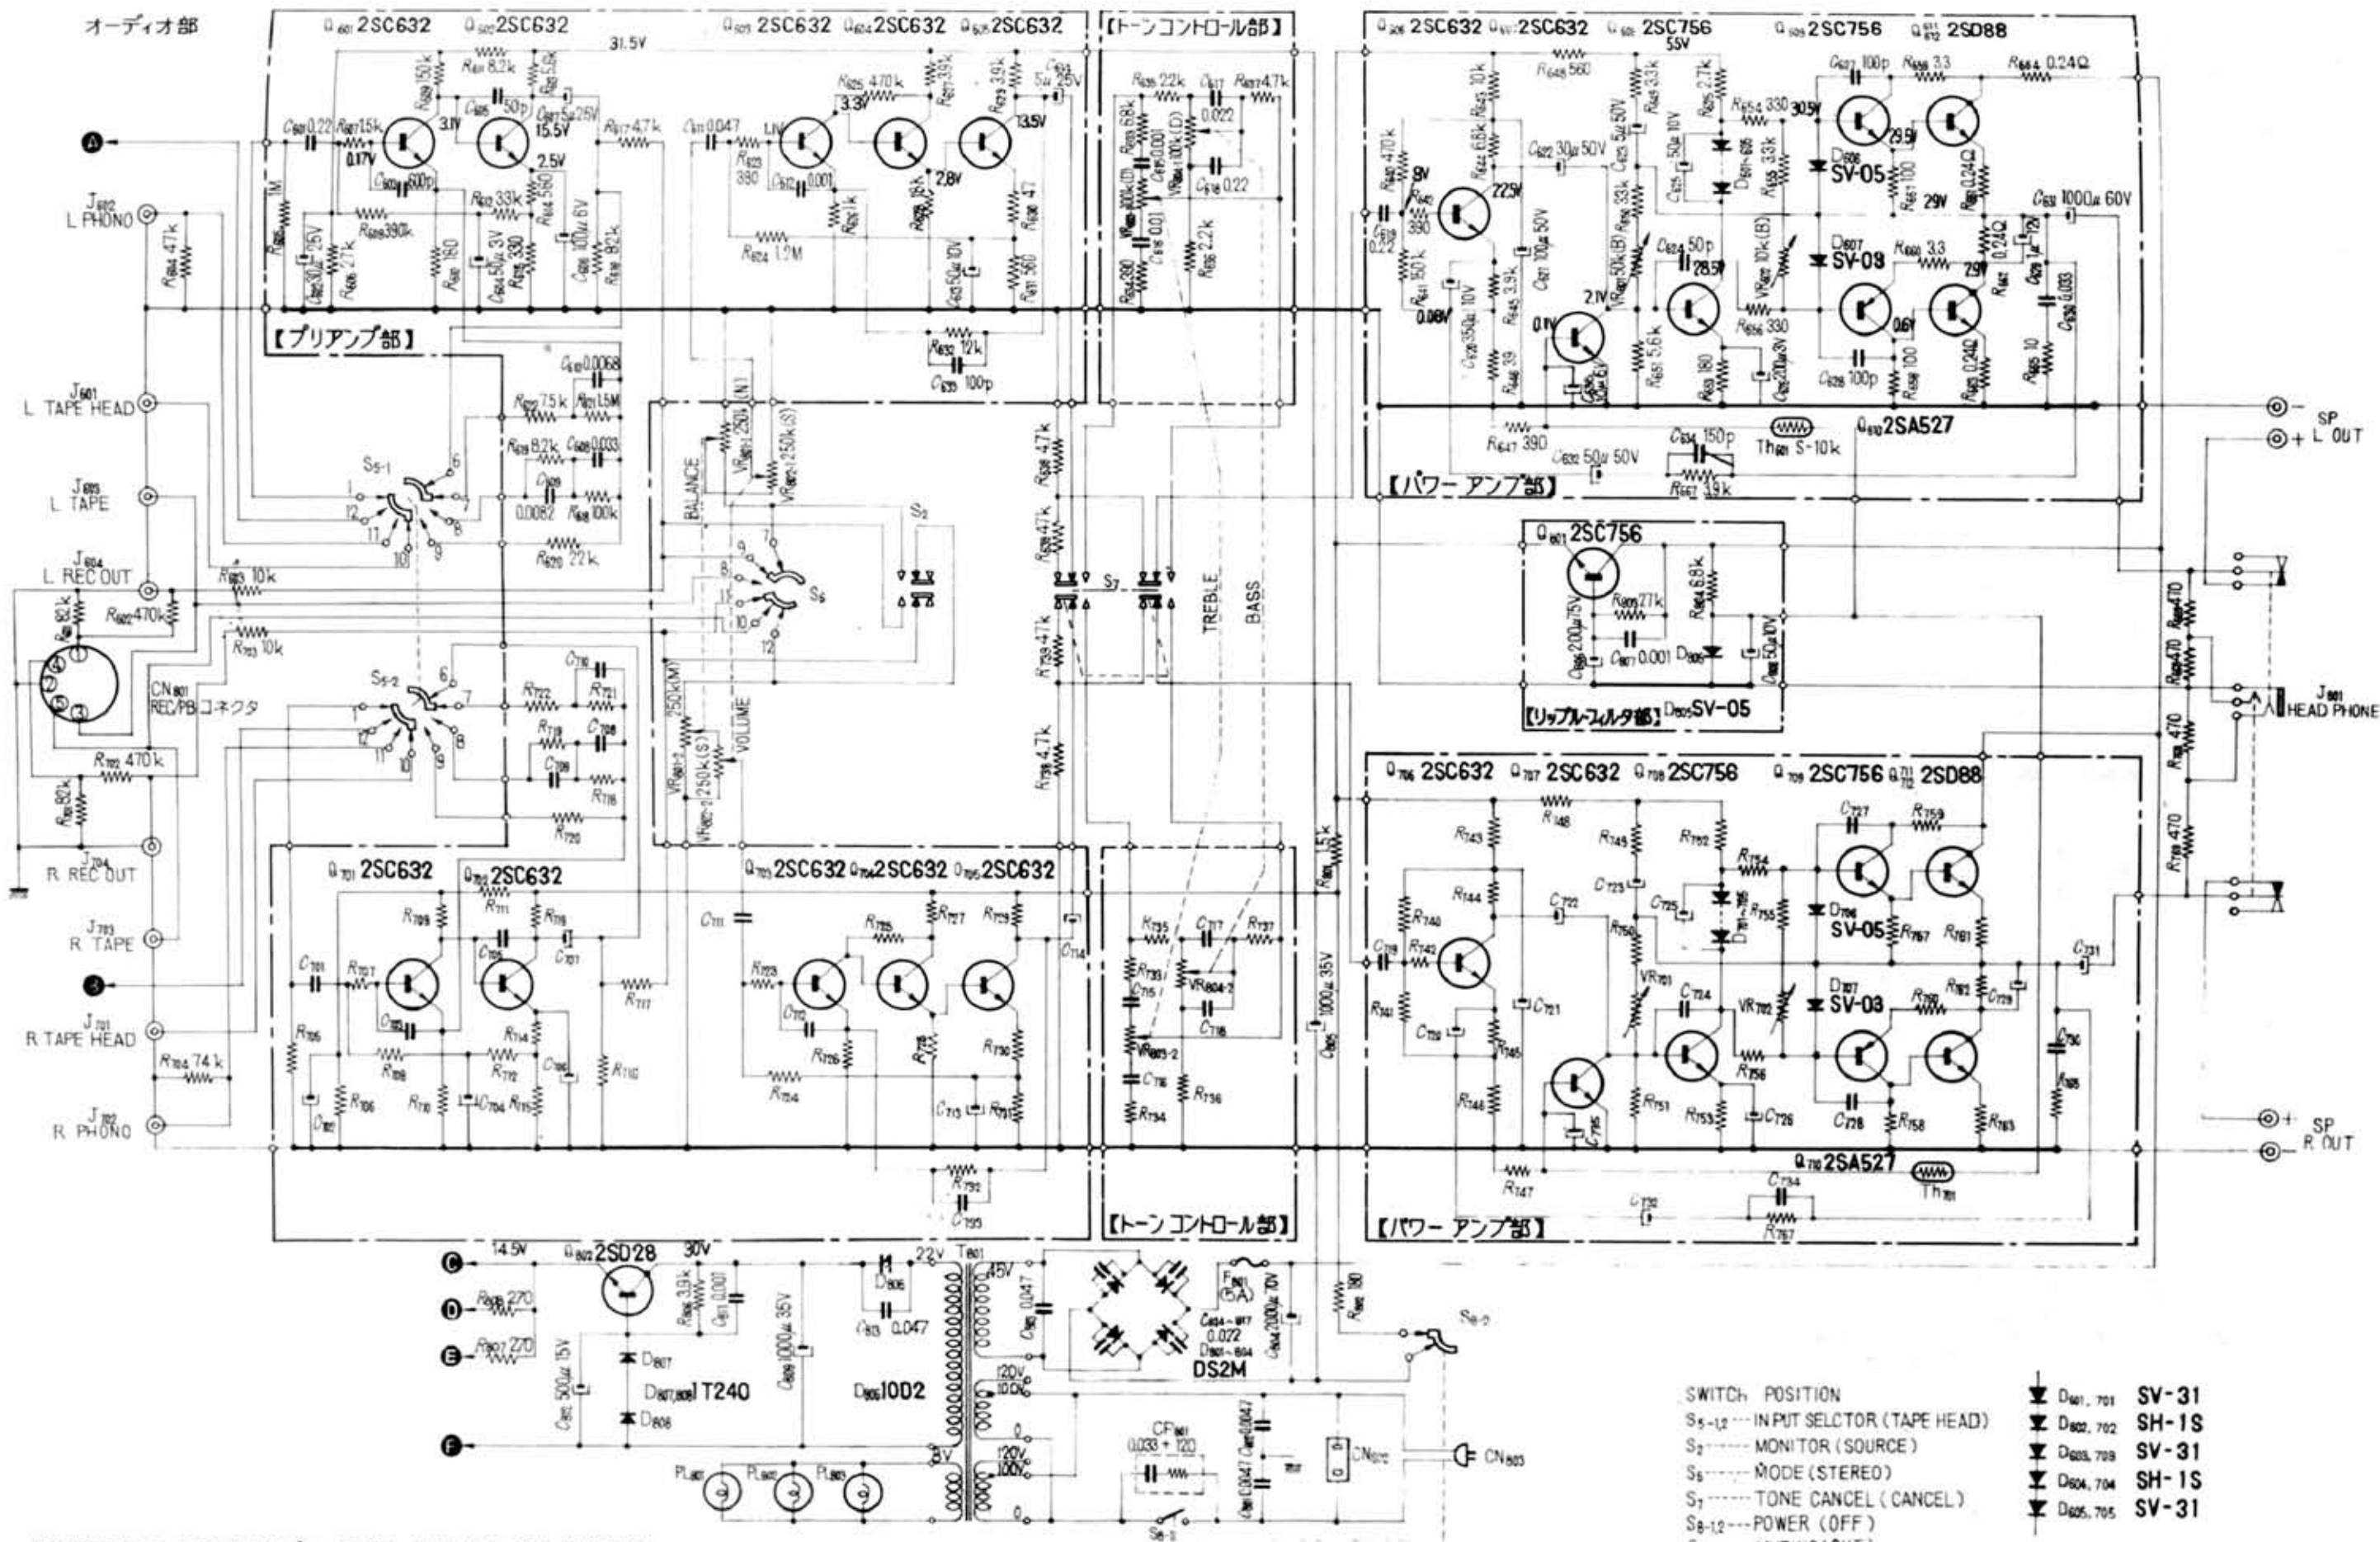

# ソニー STR-6060

- SWITCH POSITION
- S<sub>5-1,2</sub> --- IN PUT SELCTOR (TAPE HEAD)
  - S<sub>2</sub> --- MONITOR (SOURCE)
  - S<sub>6</sub> --- MODE (STEREO)
  - S<sub>7</sub> --- TONE CANCEL (CANCEL)
  - S<sub>8-1,2</sub> --- POWER (OFF)
  - S<sub>4</sub> --- MUTING (OUT)
- ▼ D<sub>601, 701</sub> SV-31
  - ▼ D<sub>602, 702</sub> SH-1S
  - ▼ D<sub>603, 703</sub> SV-31
  - ▼ D<sub>604, 704</sub> SH-1S
  - ▼ D<sub>605, 705</sub> SV-31