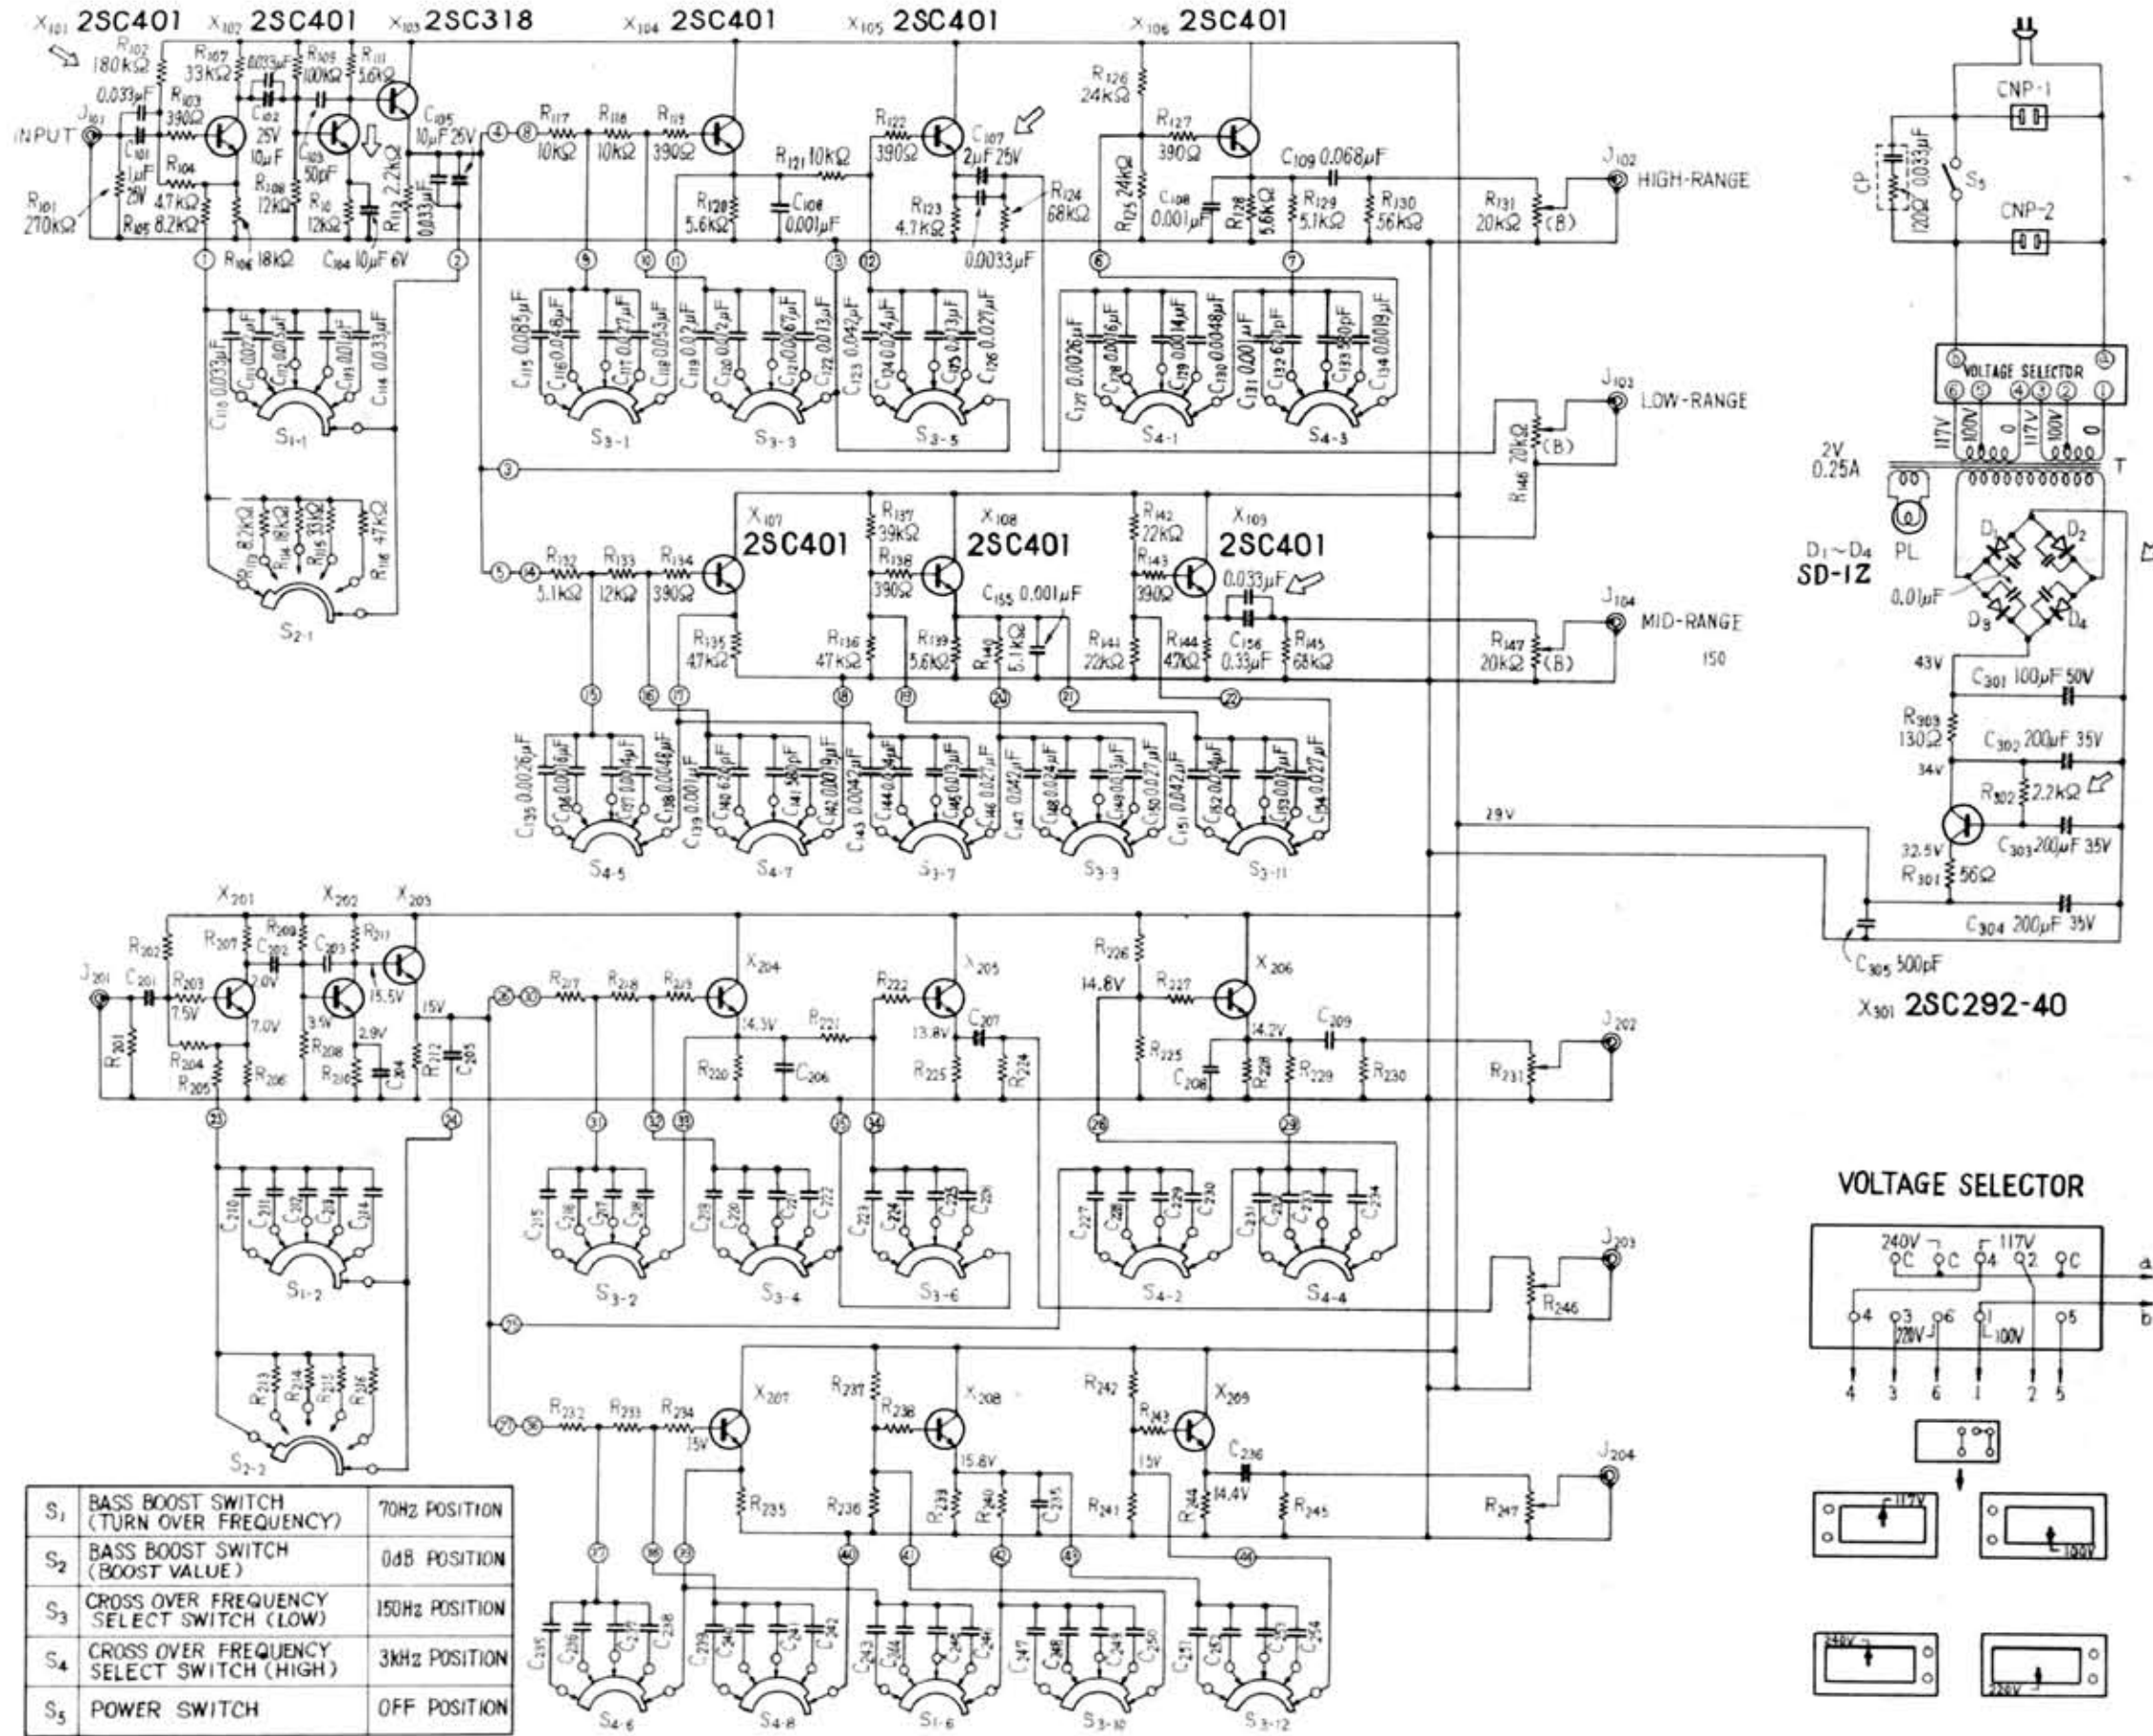

# ソニー TA-4300

S <sub>1</sub>	BASS BOOST SWITCH (TURN OVER FREQUENCY)	70Hz POSITION
S <sub>2</sub>	BASS BOOST SWITCH (BOOST VALUE)	0dB POSITION
S <sub>3</sub>	CROSS OVER FREQUENCY SELECT SWITCH (LOW)	150Hz POSITION
S <sub>4</sub>	CROSS OVER FREQUENCY SELECT SWITCH (HIGH)	3kHz POSITION
S <sub>5</sub>	POWER SWITCH	OFF POSITION