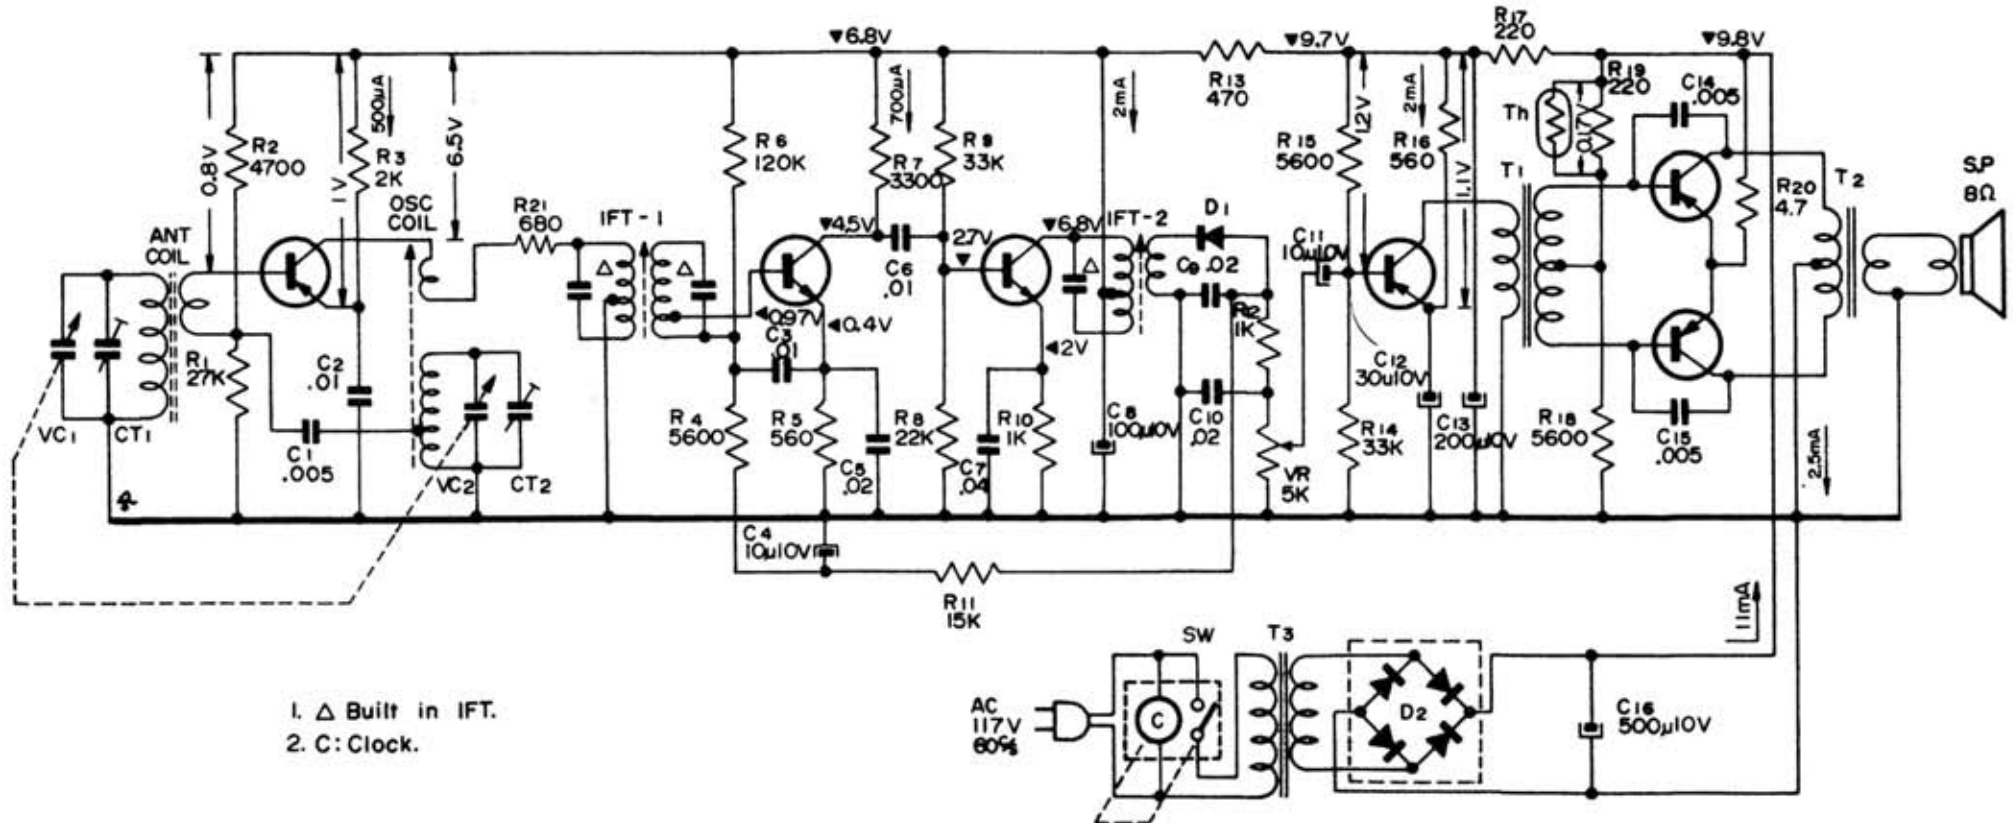

SONY 6RC-23

X₁ 2SA201

X₂ 2SC537

X₃ 2SC537

X₄ 2SB186

X_{5,6} 2SB187

D₁ IS426G

Th 23D27

1. Δ Built in IFT.
2. C: Clock.

D₂ 10B2BIW

Service Guide