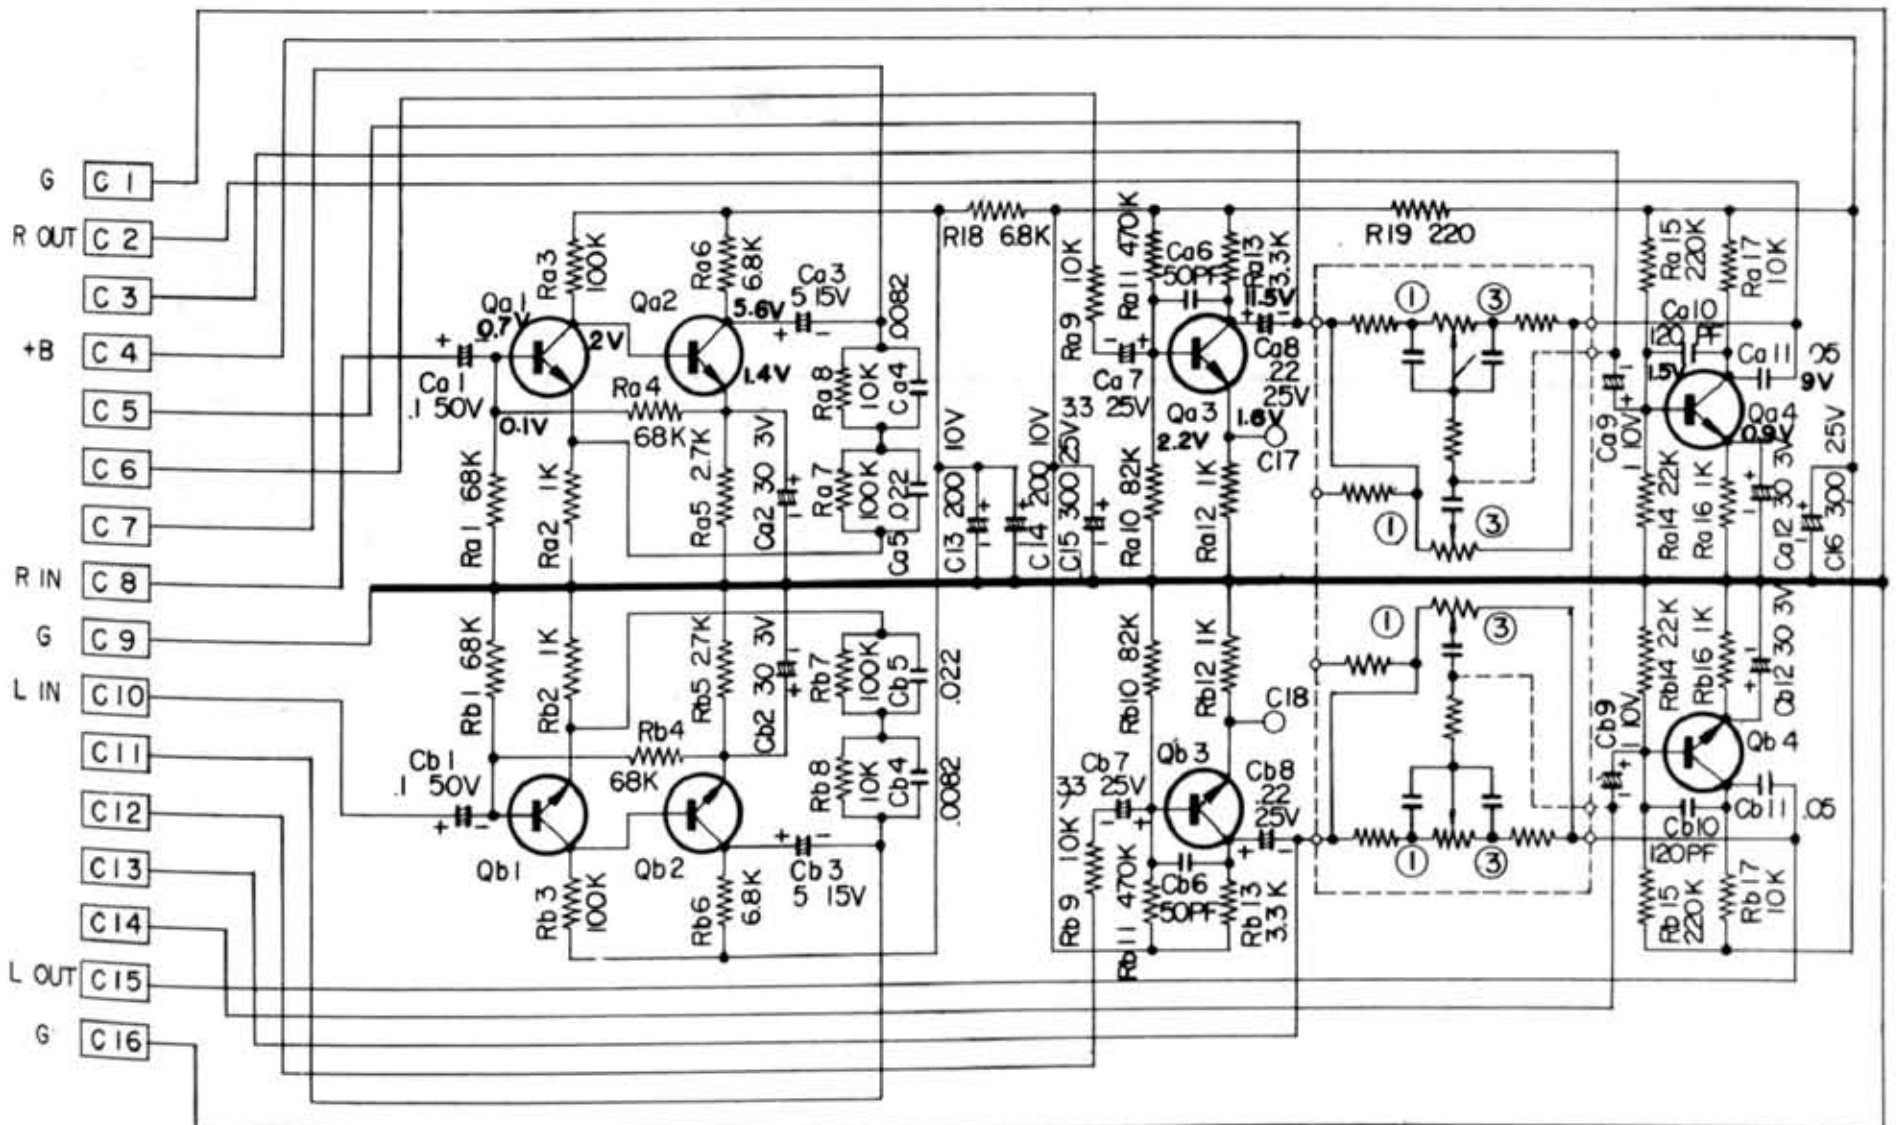

PRA-01K

2SC369
EQL. AMP. (Bu)
(Qa1, Qb1)

2SC362
EQL. AMP. (Wh)
(Qa2, Qb2)

2SC369
HAED. AMP. (Bu)
(Qa3, Qb3)

2SC362
TONE. AMP. (Wh)
(Qa4, Qb4)