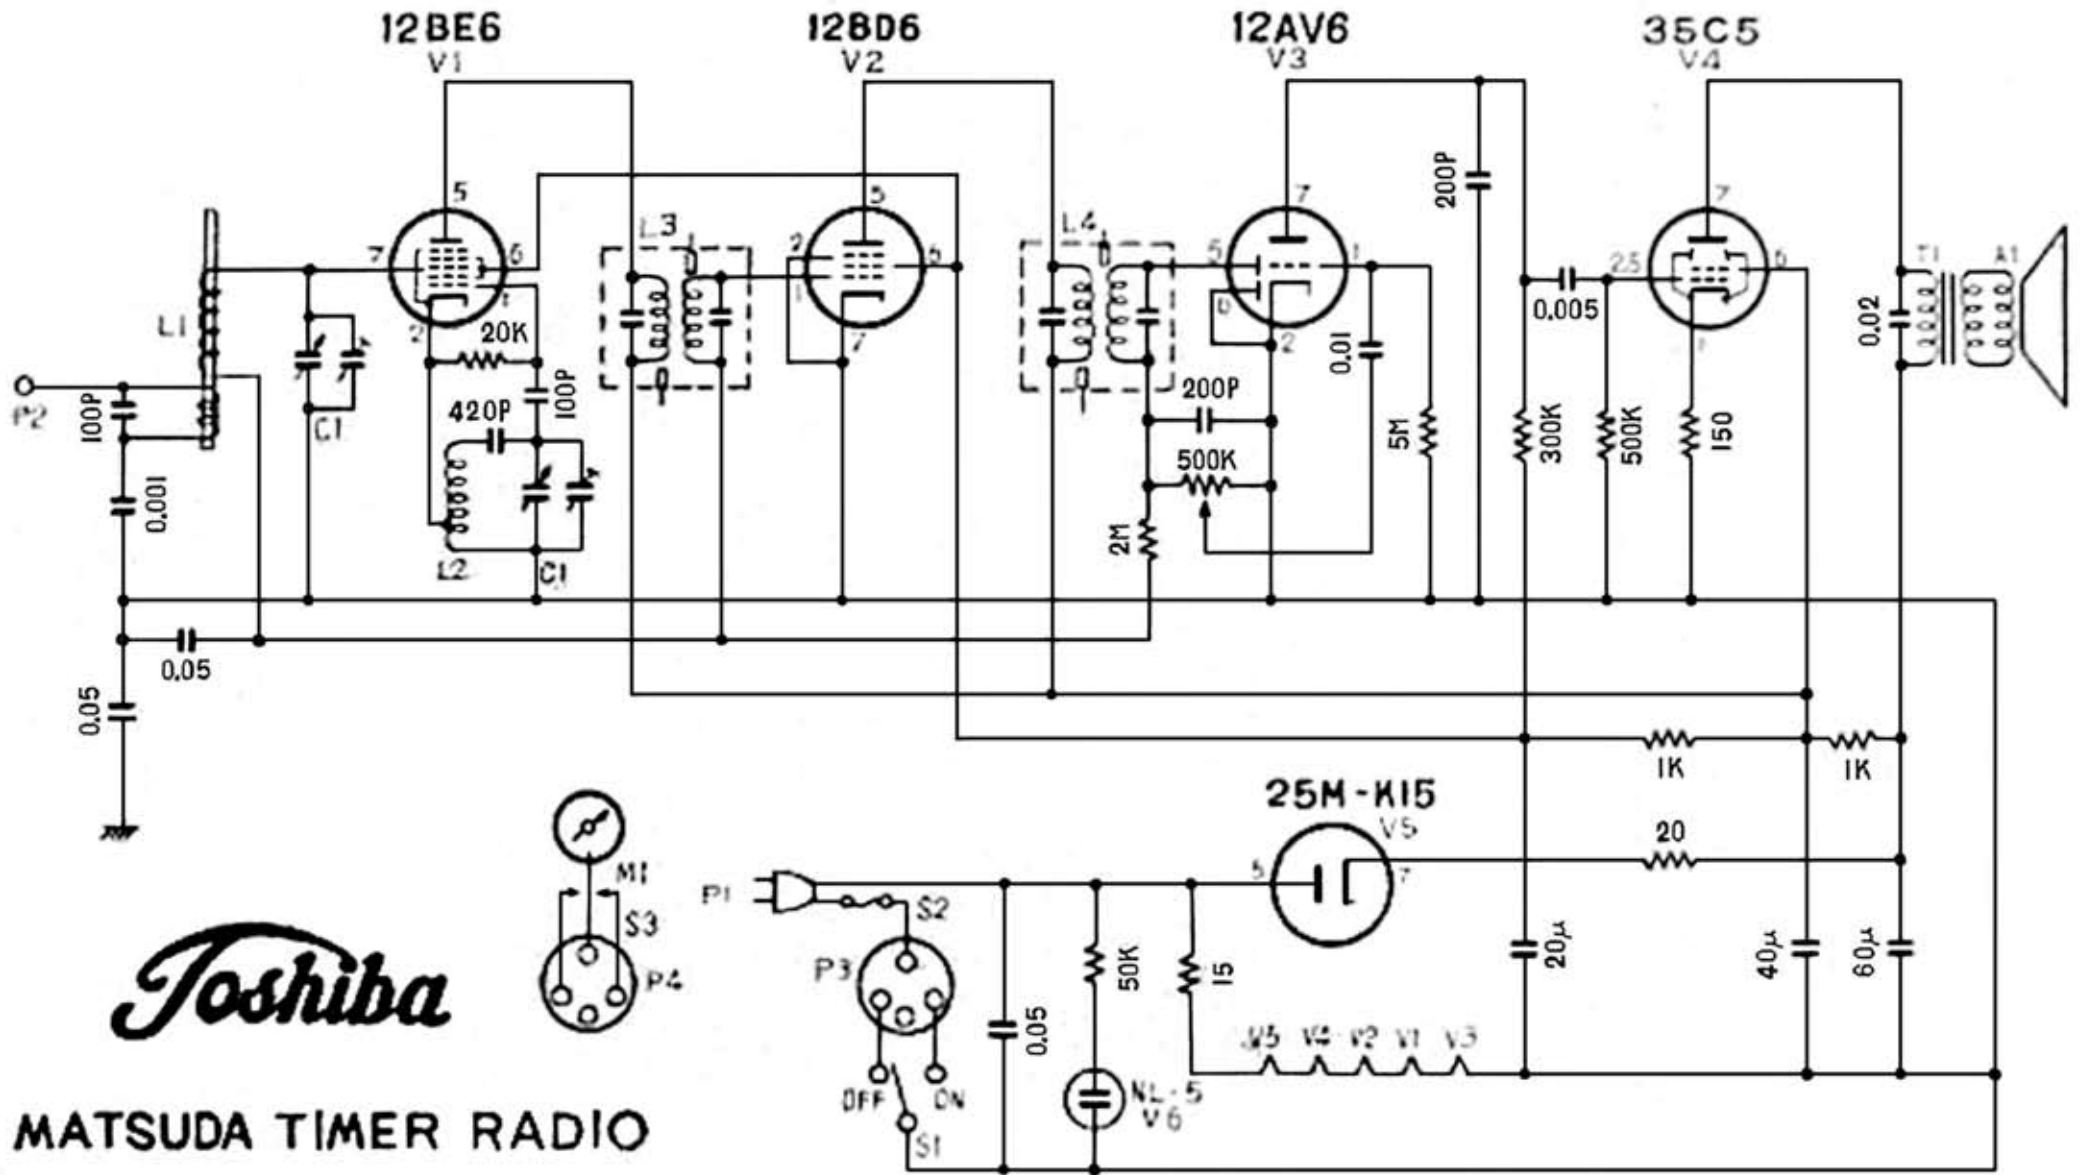

MODEL 5EA-72

Toshiba

MATSUDA TIMER RADIO

Edit by JA3GZP