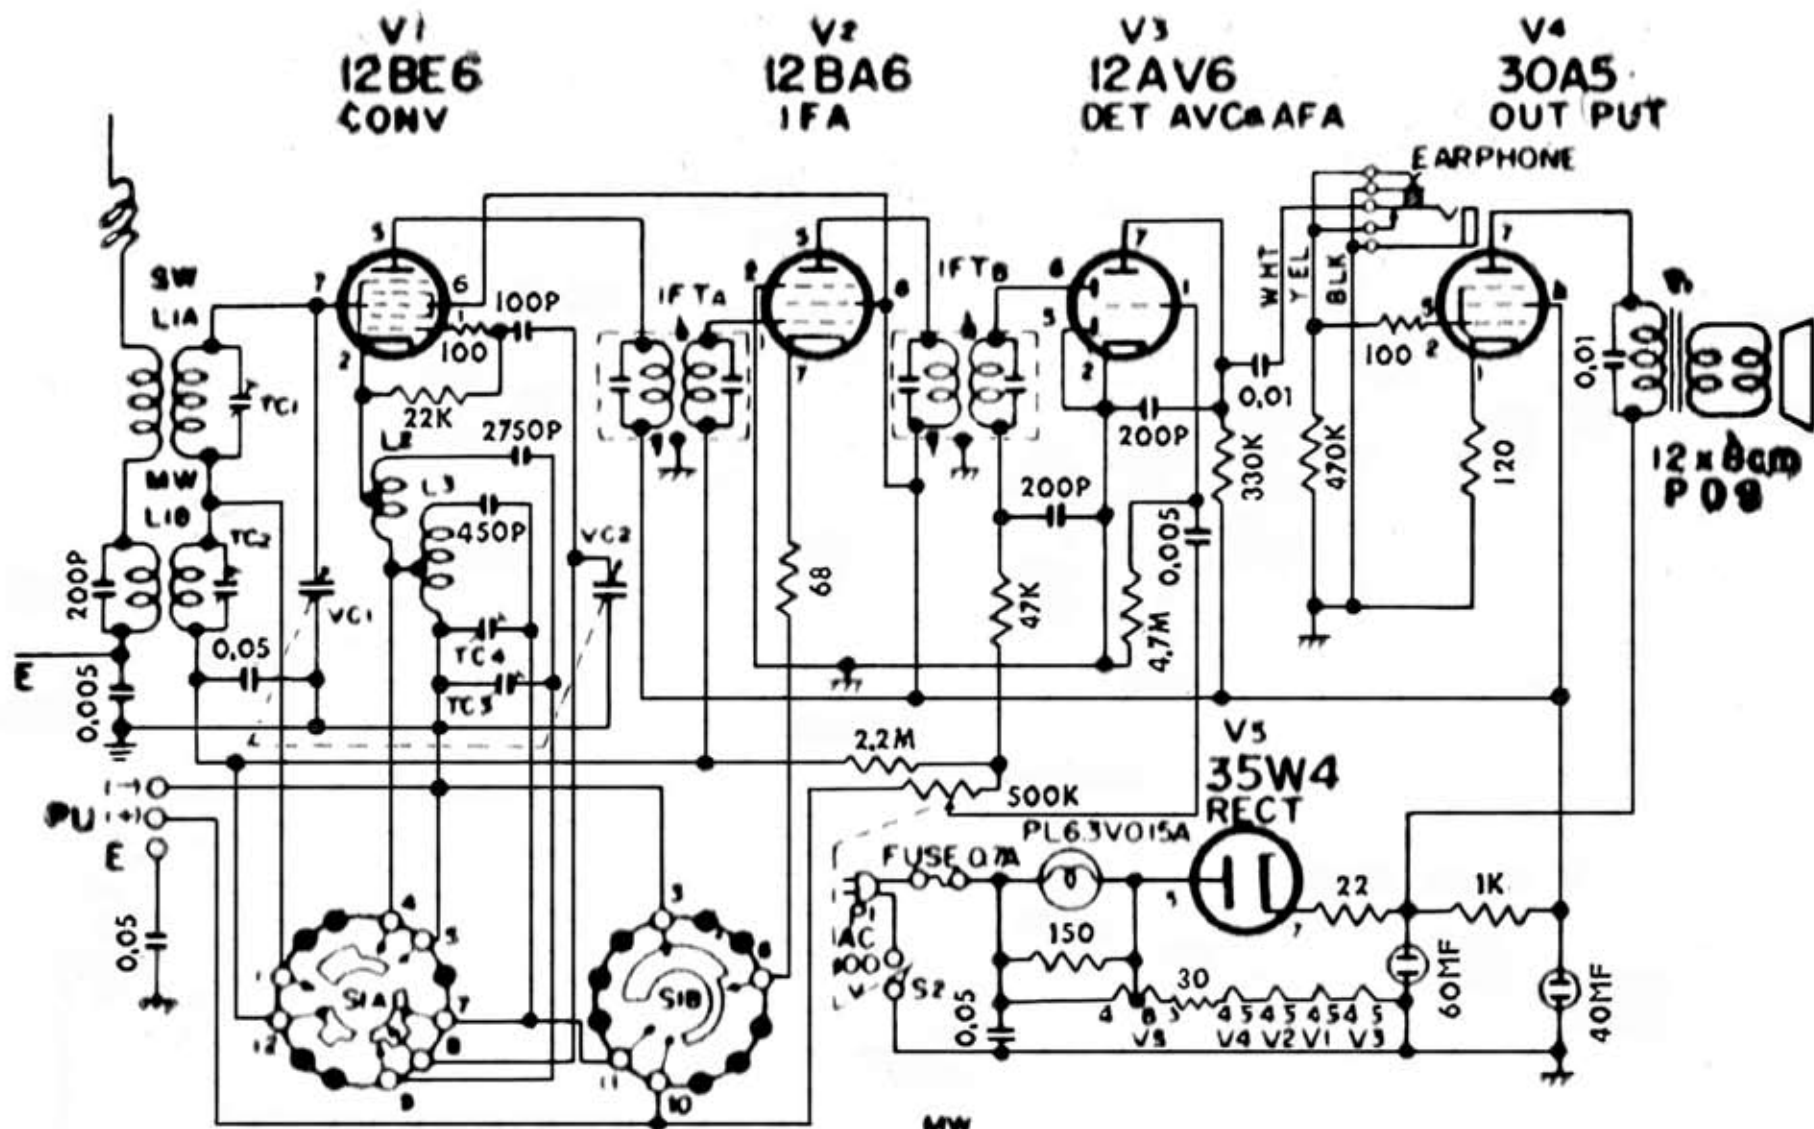

かなりや OS

5YC-557

IFT	455KC
FREQ RANGE	
MW	535 - 1605 KC
SW	3.0 - 12.0 MC

Edit by JA3GZP