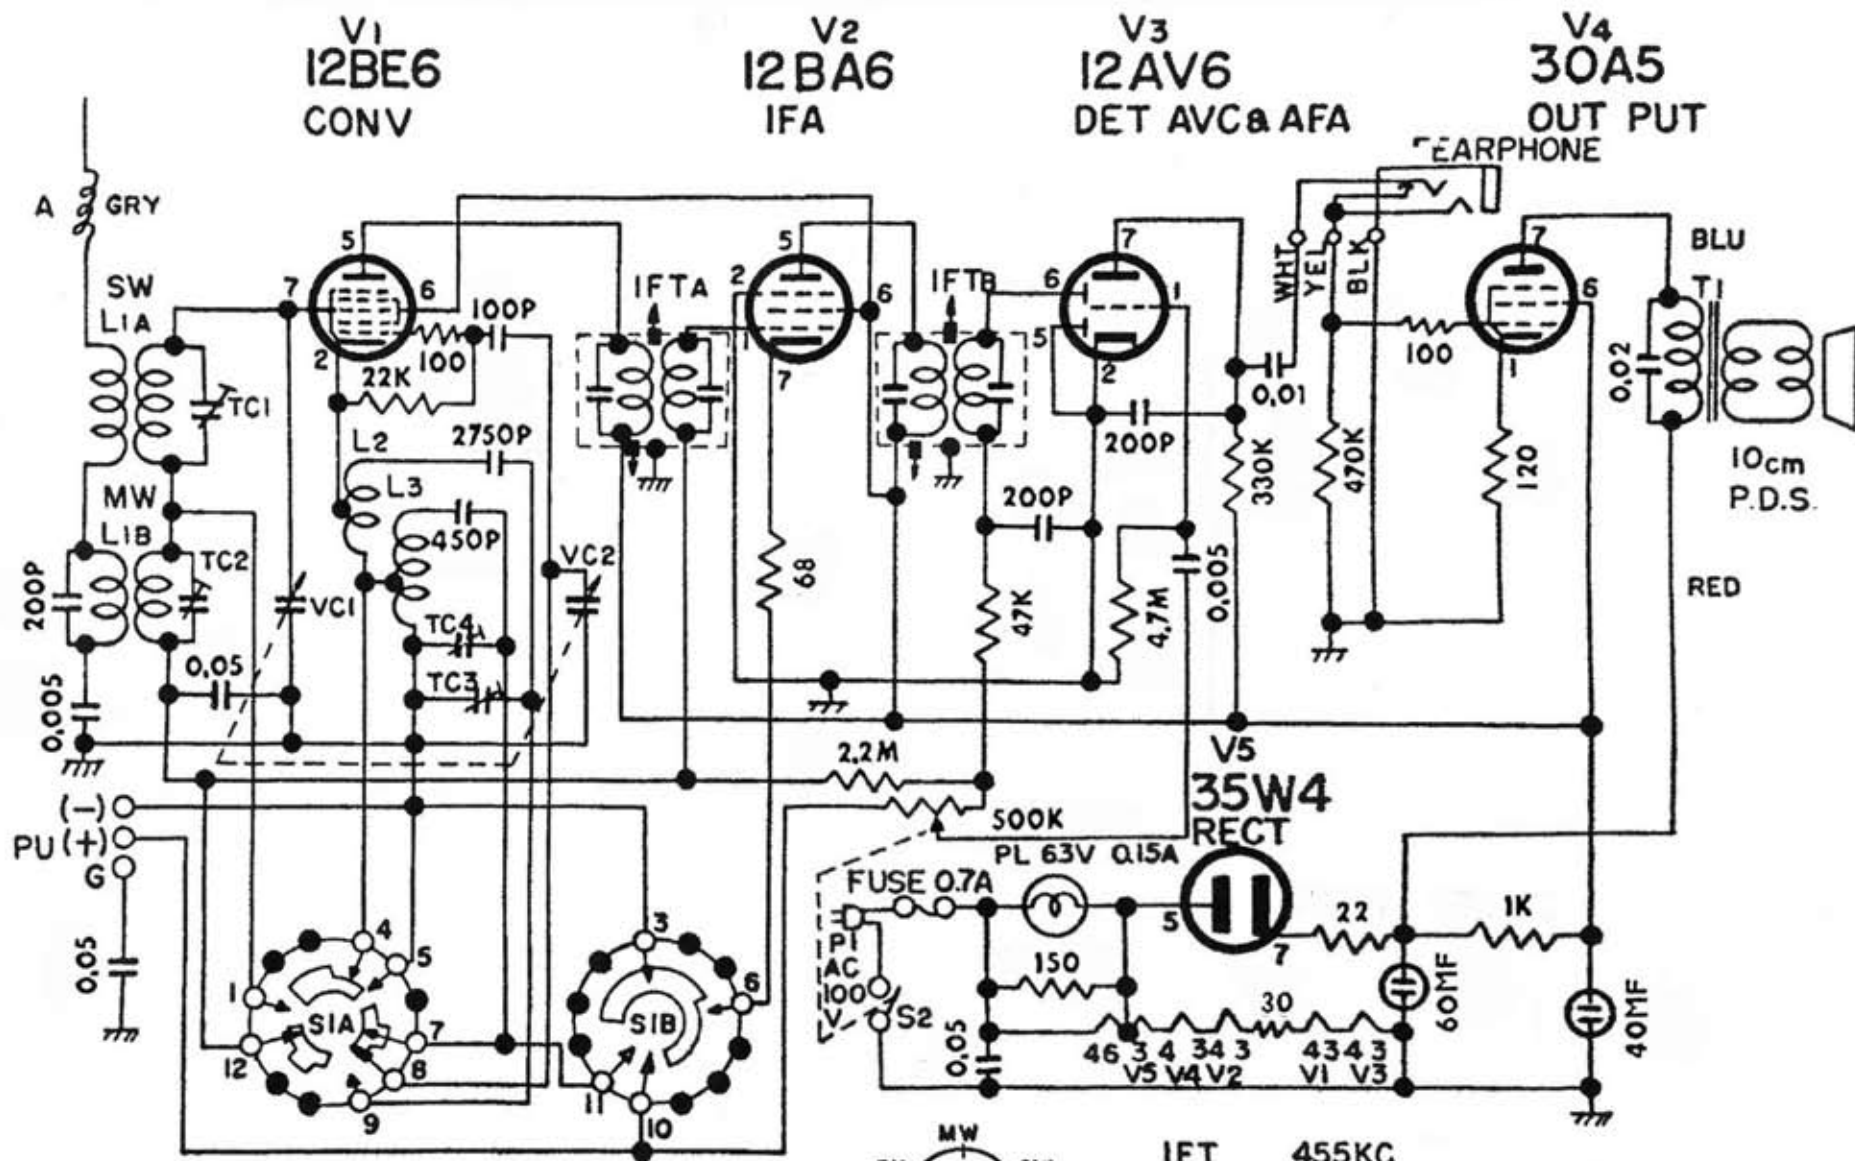

# Toshiba かなりや B 5YC-658

Edit by JA3GZP

PH MW SW  
 SELECTOR  
 S1A, S1B

IFT 455KC  
 FREQ RANGE  
 MW 530-1605KC  
 SW 3.9-12.0 MC